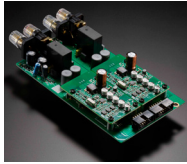

CR-N775D Network Hi-Fi CD Receiver

3-state Bitstream™ Switching Amplification

Experience the fluidity of component analog sound from a more efficient receiver with patented 3-state Bitstream switching amplification. The sophisticated technology achieves class-beating frequency response and linearity for full-bandwidth resolution optimized for Hi-Res Audio sources. Unlike other systems, which use only two digits ("on" or "off") to reproduce the sound wave, 3-state Bitstream adds a third digit (or "neutral" position) to shape the wave in a more smooth and natural way, approaching that of an analog amplifier. High drive power elicits peak performance from low-impedance speakers, distortion levels vanishing as sound pressure and sound field grows to fill your room with vibrant and phenomenally detailed music.