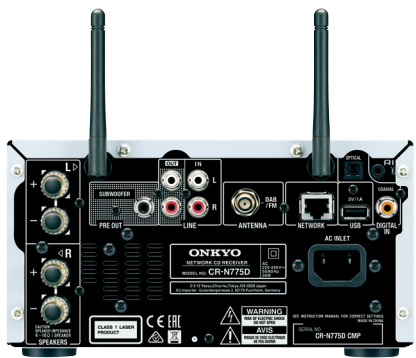

CR-N775D(S) Rear View

Optional Onkyo D-165 2-Way Bass Reflex Speakers

We suggest pairing the CR-N775D with D-165 bookshelf speakers. Featuring top-of-the-line N-OMF (Onkyo Micro Fiber) woofer diaphragms that layer sensitive cotton weave with aramid for stiffness, these fast drivers are clean, accurate, and confident performers. Complemented by 30 mm ring-radiator tweeters housed in a heavyweight port-tuned MDF enclosure with extra-thick baffle, the D-165s partner perfectly with this receiver and showcase Onkyo's 70 years' experience in speaker design.