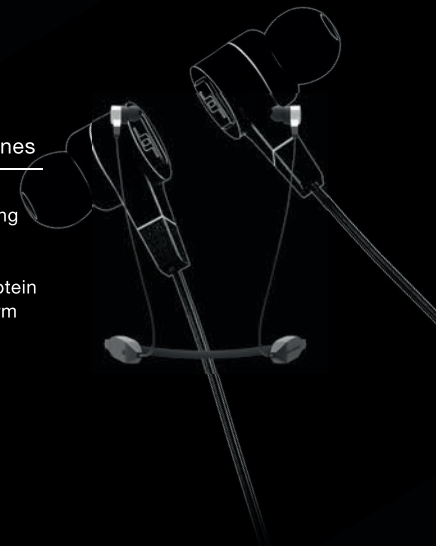

SPACE ONE Active Noise Cancelling Headphones

Active noise cancellation tuned to preserve Hi-Fi integrity while minimising unwanted ambient noise

'Racetrack' ear pads in breathable protein leather over memory foam for long-term comfort and acoustic seal

Robust aluminium frame, precision engineered for a secure fit

40 mm full range driver with large 20 mm neodymium magnet and lightweight CCAW voice coil delivers crisp, spacious sound with superb dynamics

AAA battery Provides up to 50 hours play time with noise cancellation turned on

Impedance 32 ohms

Frequency 20 Hz–20 kHz

Dimensions [H x W x D] 203 x 156 x 82 mm

Weight 265 g