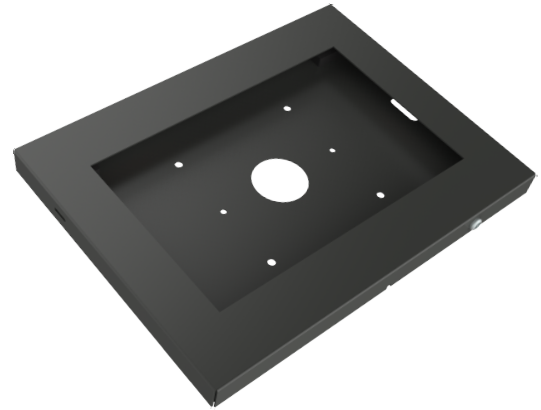

Anti-theft Enclosure For iPad2/3/4 and Galaxy 10.1"

Brateck[®]
BRACKET TECHNOLOGY

-----Ideal for Trade Show, Store Display and More Public Places

Wall Enclosure

- Can be attached directly to Wall/Cabinet and used with table/floor stands
- Compatible with VESA 100x100 VESA plate
- Opens quickly & Easy installation
- Full access for all iPad/Galaxy features
- Solid full steel

Color:

PAD12-01S Galaxy 10.1"