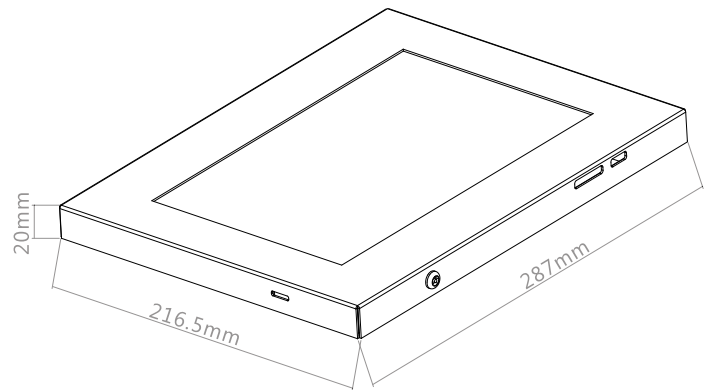

Anti-theft Enclosure For iPad2/3/4 and Galaxy 10.1"

Brateck[®]
BRACKET TECHNOLOGY

-----Ideal for Trade Show, Store Display and More Public Places

Wall Enclosure

- Can be attached directly to Wall/Cabinet and used with table/floor stands
- Compatible with VESA 100x100 VESA plate
- Opens quickly & Easy installation
- Full access for all iPad/Galaxy features
- Solid full steel

Color:

PAD12-01S Galaxy 10.1"