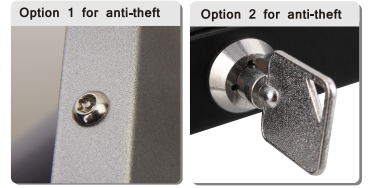

Anti-theft Enclosure For iPad2/3/4 and Galaxy 10.1"

Brateck[®]
BRACKET TECHNOLOGY

-----Ideal for Trade Show, Store Display and More Public Places

Wall Enclosure

- Can be attached directly to Wall/Cabinet and used with table/floor stands
- Compatible with VESA 100x100 VESA plate
- Opens quickly & Easy installation
- Full access for all iPad/Galaxy features
- Solid full steel

Color:

PAD12-01S Galaxy 10.1"