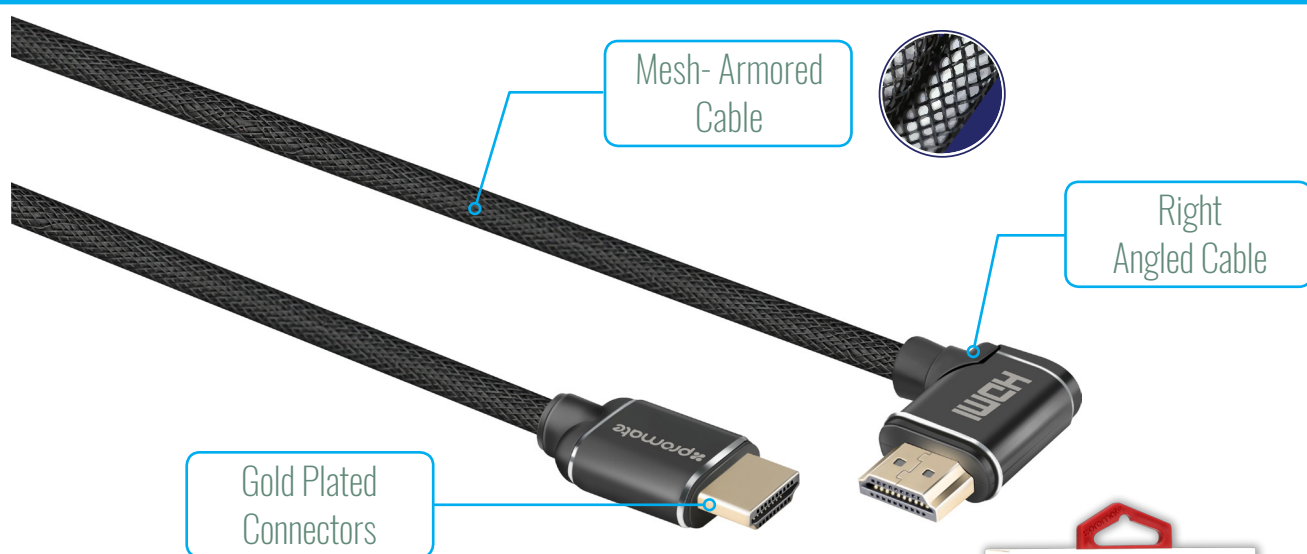

# High Definition Right Angle 4K HDMI Audio Video Cable

24K Gold Plated • 4K Ultra HD • High Speed Ethernet • 3D Support • Mesh Braided

Backward  
Compatibility

High Speed  
HDMI

Plug & Play

3D Video

4K  
HD  
Resolution

Universal

Tight spaces are always a problem when connecting your HDMI cable. proLink4K1-150 saves time and efforts in your cable setup! This 90 degree HDMI cable gives you the flexibility you need without risking bending your HDMI cables excessively, which may damage the cable or even worse the ports on your expensive equipment. The bend on the cable will help ease the strain at the point of connection to eliminate damage to the HDMI ports on your television and other devices.

## Specifications

• Cable Length : 150 Centimeter Cable