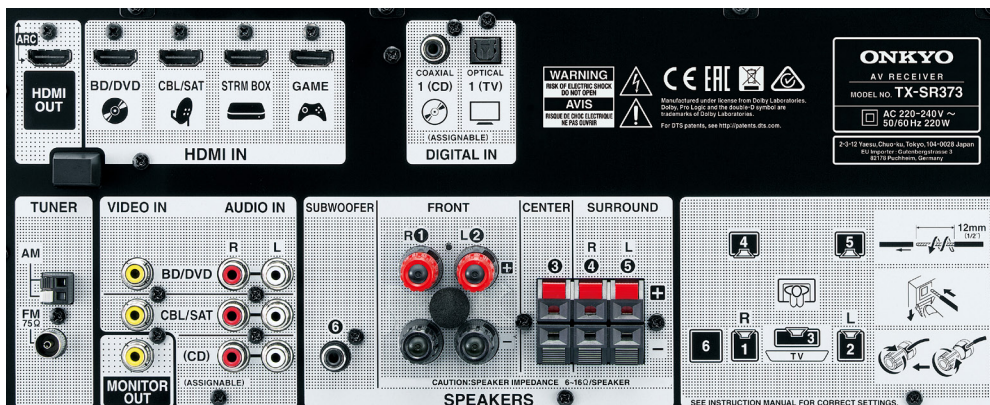

Supplied Accessories

- Indoor FM antenna • AM loop antenna • Quick Start Guide
- Setup Mic for AccuEQ • Remote controller
- AAA (R03) batteries x 2