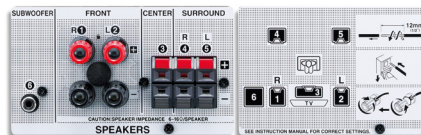

Easy Connection Guide Simplifies Setup

Connections to speakers and external devices are clearly labeled and illustrated on the rear panel—the connection diagram is readable upside down to make things easy when you're leaning over the top of the receiver.