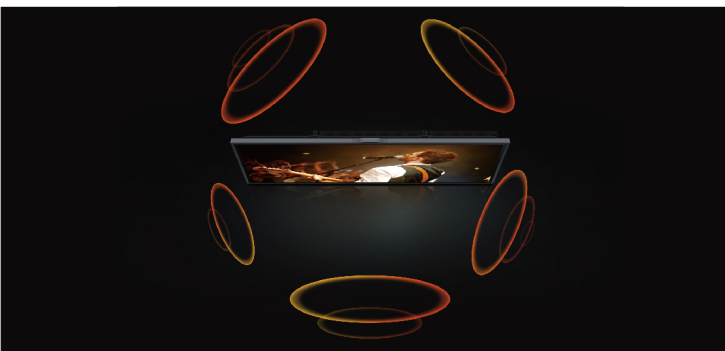

Immersive Surround Sound

Experience captivating, immersive audio, thanks to its 5 sound units, 40W speakers, side amplification and surround-sound effects.

40W speakers   5 sound units   Side speaker

Picture-Perfect Performance

4K display

90% NTSC color gamut

△E≤2 high-color accuracy display

Anti-glare tempered glass

Zero parallax