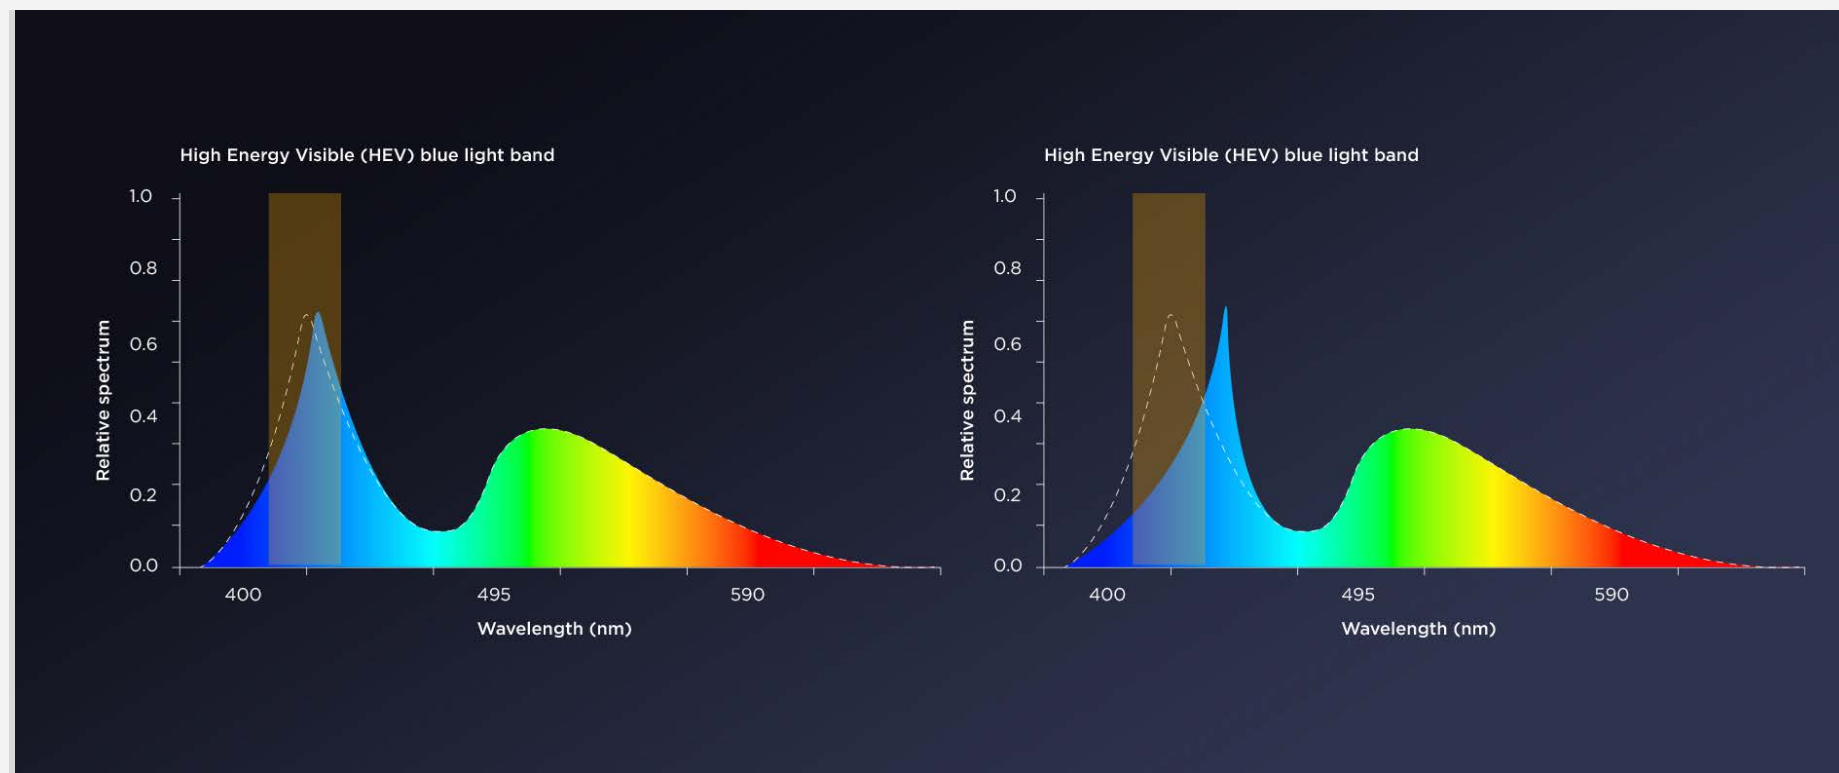

Eye Care Technology for Increased Productivity

Our Smart Blackboard incorporates TÜV eye comfort, Low Blue Light and Flicker-Free certifications, offering a solution to reduce eye fatigue and visual discomfort.

Eye Comfort

Low Blue Light

Flicker-Free

These essential certifications and features are particularly beneficial for teachers and students who spend extensive hours in front of the screen, ensuring a comfortable and productive learning environment.

Immersive Audiovisual Capabilities

This all-in-one Smart Blackboard is equipped with a powerful camera, microphone and speaker, which facilitates more interactive learning experiences, including hybrid classes.

Immersive sound

An immersive sound experience to every corner of the classroom

Full-room voice pickup

Ensuring the teacher's voice is heard clearly