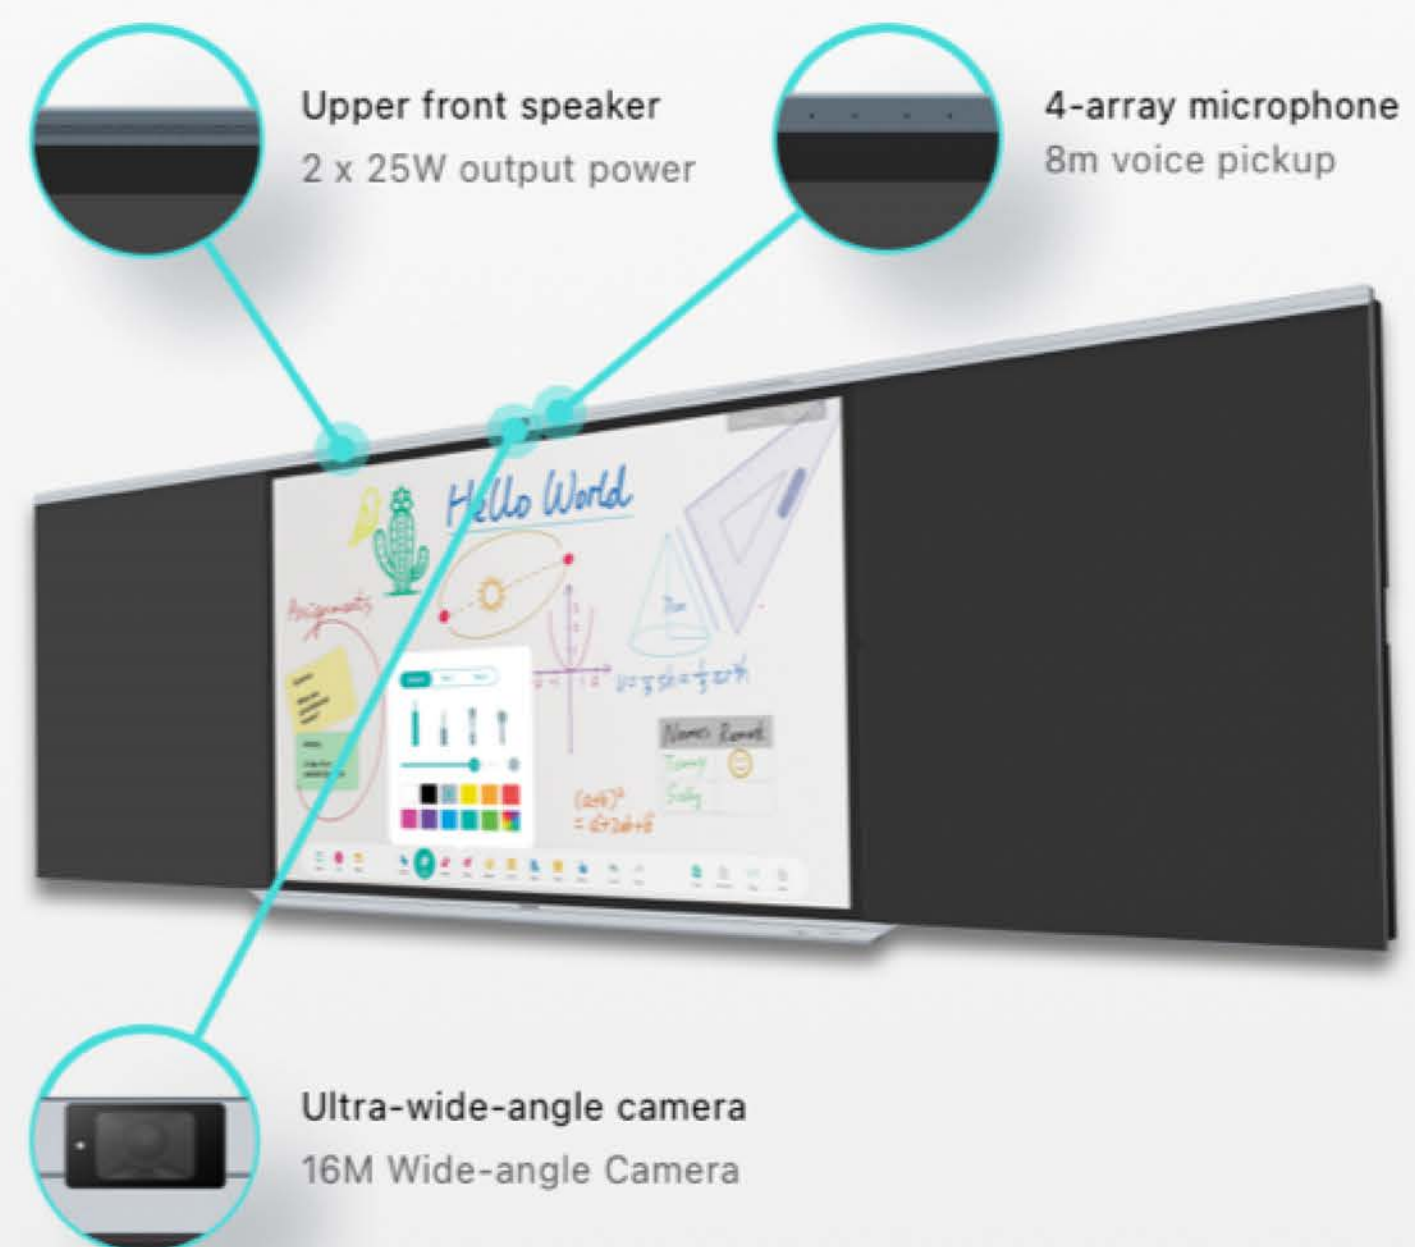

Capture a wider field of view

Allowing students to see more of the classroom and reducing the need for panning and zooming

Specification

Display

Model	B8610
Diagonal Size (inch)	86
Display Area	1895.04(H) x 1065.96(V)mm
Aspect Ratio	16:9
Resolution	3840 x 2160
Viewing Angle	178° (H/V)
Brightness (Typ.)	400cd/m²
Contrast Ratio	4000:1 (Typ.) 8000:1 (Dynamic)
Color Depth	1.07B (10bit)
Color Gamut (Typ.)	72% NTSC
Color Accuracy	Delta E ≤ 1.5
Glass	Zero parallax, 3.2mm thickness, 9H Tempered
Surface Technology	Anti-glare, Etched AG Technology Support writing with ordinary chalk, dustless chalk and liquid pens

Eyes Care	TÜV Eye Comfort TÜV Flicker Free TÜV Low Blue Light
Refresh Rate	60Hz
Response Time	8ms
Backlight Unit	DLED
Backlight Life (Typ.)	≥ 50,000 Hours

Touch System

Touch Technology	Infrared recognition
Touch Point	20 Points touch
Object Recognition Range	3mm
Accuracy	± 2mm
Response Time	≤ 9ms
Supported Operating System (Touch Return)	Windows 10 / Windows 8 / Windows 7 / Windows XP / Android / Linux / Mac OS X / Chrome

Built-in System

Operating System	Android 11.0
RAM	8GB
ROM	64GB
CPU	2.0GHz quad core ARM A55
GPU	Mali-G52 MP2

Camera/Audio/Microphone

Built-in Camera	16M 135°FOV
Video Recording	4K, 1080P, 720P
Built-in Microphone	4-Array Microphone
Microphone Pickup Range	0-8m
Speaker Output Power	2 x 25W (Max.) Upper Front Speaker