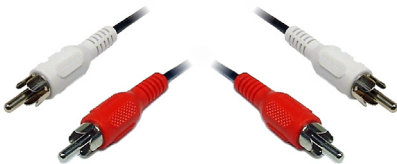

RG59 Component Video Cables

MODEL CODE	LENGTH
------------	--------

CA-3RCA-G2	2M, Gold
CA-3RCA-59-2	2M
CA-3RCA-59-3	3M
CA-3RCA-59-5	5M
CA-3RCA-59-7H	7.5M
CA-3RCA-59-10	10M
CA-3RCA-59-15	15M
CA-3RCA-59-20	20M

3 RCA plugs to 3 RCA plugs - screened RG59 cable

RCA Audio/RG59 Video Cables

MODEL CODE	LENGTH
------------	--------

CA-3RCAV-2	2M
CA-3RCAV-3	3M
CA-3RCAV-5	5M
CA-3RCAV-7H	7.5M
CA-3RCAV-10	10M
CA-3RCAV-15	15M
CA-3RCAV-20	20M

3 RCA plugs to 3 RCA plugs - screened RG59 video cable

RCA Audio Cables

MODEL CODE	LENGTH
------------	--------

CA-3RCA-1H	1.5M
CA-3RCA-3	3M
CA-3RCA-5	5M

RCA Audio Cables

MODEL CODE	LENGTH
------------	--------

CA-2RCA-2	2M
CA-2RCA-5	5M
CA-2RCA-10	10M
CA-2RCA-15	15M
CA-2RCA-20	20M

2 RCA plugs to 2 RCA plugs

RCA Digital Audio Cables

MODEL CODE	LENGTH
------------	--------

CA-RCA-MM2	2M
CA-RCA-MM5	5M

RCA plug to plug - high resolution OFC cable with Gold Plated connectors