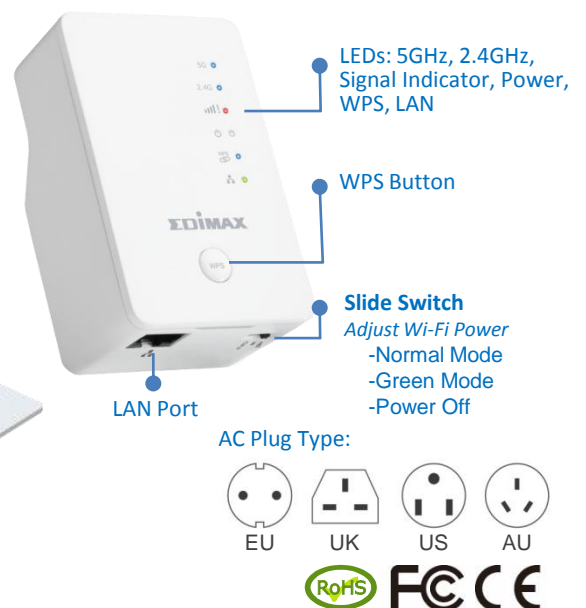

HARDWARE INTERFACE

Maximum performance, actual data rates, and coverage will vary depending on network conditions and environmental factors. Product specifications and design are subject to change without notice.

Copyright © 2015 Edimax Technology Co. Ltd. All rights reserved.

www.edimax.com