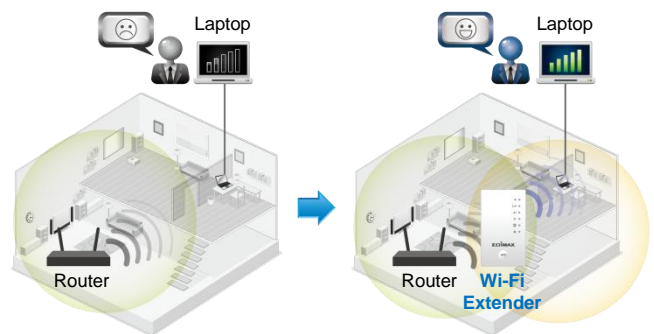

## Smart AC750 Dual-Band Wi-Fi Extender/ Access Point/Wi-Fi Bridge

The Edimax EW-7438AC is an 11ac high-speed smart Wi-Fi extender with built-in power adapter and a compact design which plugs directly into an electrical outlet. Double the signal coverage of your Wi-Fi network for better Wi-Fi quality around your home. With smart iQ Setup, installation is quick and easy and the EW-7438AC features three operating modes: Wi-Fi extender, access point or Wi-Fi bridge. Use whichever mode you need for your network. Additionally, the extender complies with IEEE 802.11ac and IEEE 802.11 a/b/g/n wireless standards, for concurrent dual-band wireless speeds up to 750Mbps (300Mbps on 2.4GHz + 433Mbps on 5GHz). With the Edimax EW-7438AC you can enjoy high-speed wireless networking throughout your home without additional cabling. And the EW-7438AC works together with the free EdiRange smartphone app to provide local Wi-Fi environment analytics as well as Wi-Fi scheduling functions and guest network management.

### 11ac Super High-Speed Dual-Band Wi-Fi

Offers the latest 11ac Wi-Fi technology with high-speed capacity up to 750Mbps (N300 + AC433Mbps) and extends both 2.4GHz and 5GHz wireless connections at the same time.

### Eliminate Dead Zones & Double Wi-Fi Coverage

Extend Wi-Fi coverage to dead zones which your existing Wi-Fi signal can't reach. Plug the extender directly into an electrical outlet and double the signal coverage of your Wi-Fi network for better Wi-Fi quality across different rooms or multiple floors in your home.

### Smart 3-in-1 Extender, Access Point and Wi-Fi Bridge

The EW-7438AC can work as Wi-Fi extender, access point or Wi-Fi bridge. Just configure the mode you need for your network environment using the smart iQ Setup wizard and enjoy surfing the web.