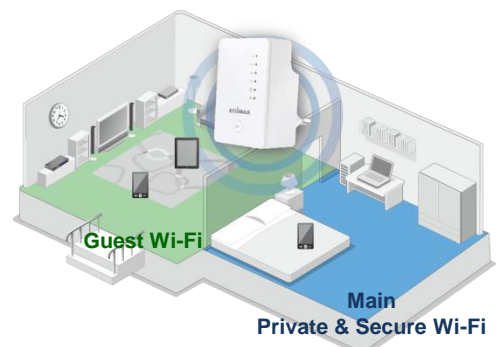

## Guest Wi-Fi

The EW-7438AC also features a guest wireless network which could be used for visitors only and help to keep your home Wi-Fi private and secure.