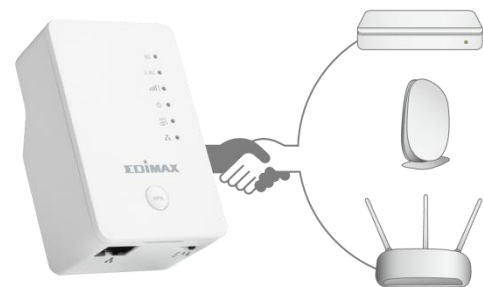

Universal Compatibility, Works With Any Wireless Router

Universal compatibility and easy web-based iQ Setup for quick and easy installation.