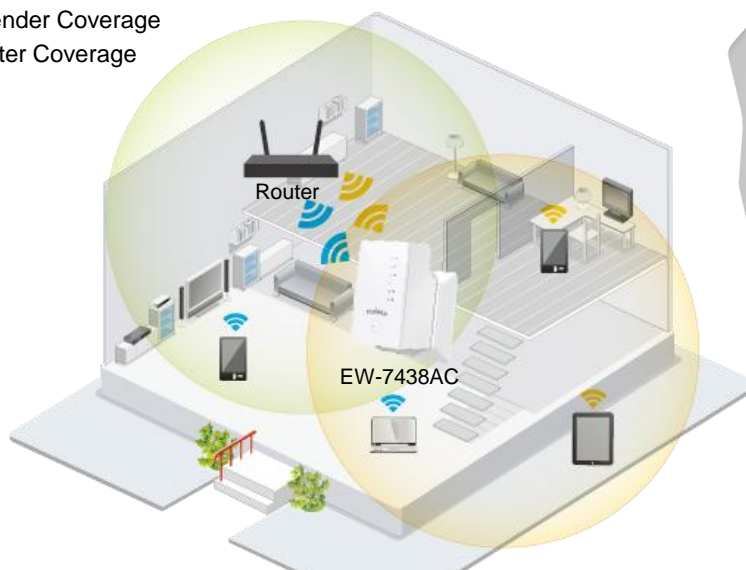

APPLICATION DIAGRAM

- Extender Coverage
- Router Coverage