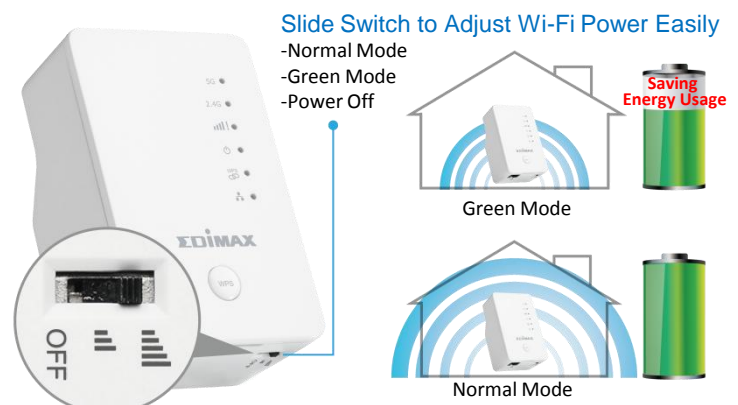

## Smart iQ Setup

Features user-friendly browser-based iQ Setup for smart, automatic and quick installation. iQ Setup automatically detects the available Wi-Fi networks nearby and helps you establish a connection in a few seconds.

## Smart App Control & Analytics

The extender works together with the free EdiRange smartphone app which displays your local Wi-Fi environment and provides easy-to-understand analytics. Plus you can manage the extender's wireless network and functions such as scheduling and guest network.

## Green Wi-Fi Power Switch

Featuring a new hardware switch to adjust between normal and green Wi-Fi transmit power (the strength of the Wi-Fi signal) or switch off the power with one click. If you only need Wi-Fi in a smaller house, you can switch to green mode to reduce transmit power by 75% and conserve energy.