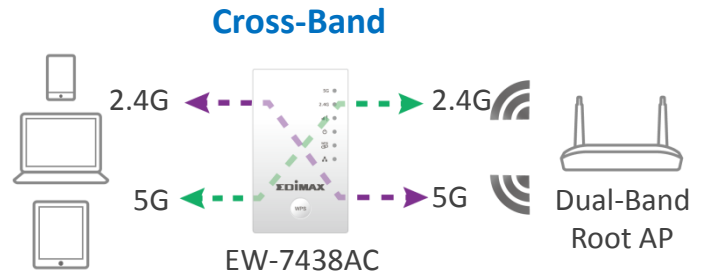

## Green Wi-Fi Power Switch

Featuring a new hardware switch to adjust between normal and green Wi-Fi transmit power (the strength of the Wi-Fi signal) or switch off the power with one click. If you only need Wi-Fi in a smaller house, you can switch to green mode to reduce transmit power by 75% and conserve energy.

## Cross-Band Technology for Maximum Speed

Edimax cross-band technology uses both frequency bands together to maintain your router's maximum speed capacity through your extender and to your Wi-Fi device. Data is transmitted on one band and received on the other band, meaning no speed loss at your extender and a faster network with better performance. Perfect for high-speed applications such as HD video streaming or online gaming.