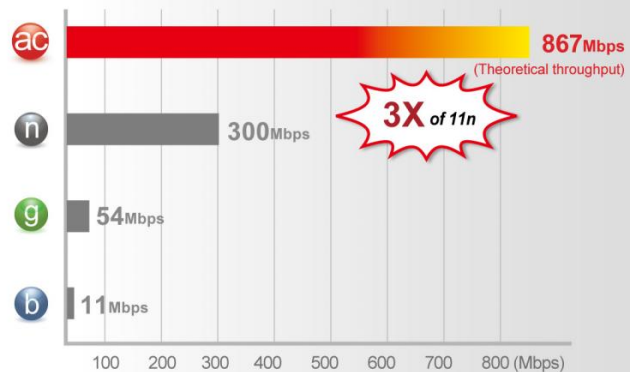

802.11ac for high performance network

Fast Downloading, Lag-Free Video and Gaming