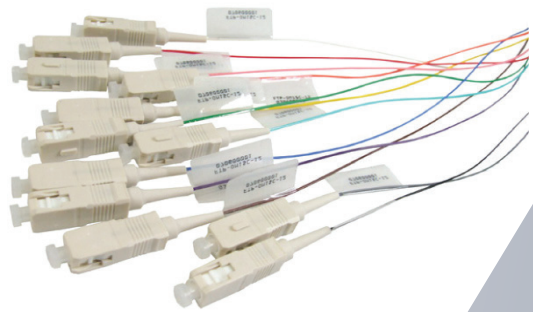

12 CORE INDOOR/OUTDOOR FIBRE TERMINATION BOX

FEATURES:

- Designed for termination of up to 12 core optical fibre
- Wall mounted for indoor & outdoor use
- Waterproof & dust-tight (IP65 Rated)
- Suitable for 8x SC simplex or 8x LC duplex adapters
- Lockable - UV stabilised plastic housing
- Fixed Fibre Support Bracket
- Compatible with PLC optical splitter with maximum OD ratio 1:8
- Dimensions: 220 x 180 x 50mm
- Includes: 12x cable ties, 3x screws, 2x sets number stickers (1-12) & 8x splice protectors

FWEIO-12 with 8 SC Adapters Installed

12 Core Fibre Splice Cassette

IP65 Rated Fibre Termination Box

COMPANION PRODUCTS FOR USE WITH THE FWEIO-12 FIBRE TERMINATION BOX

A-FIBLCIC-D

Fibre LC to LC Duplex Multimode Joiner, PhBr Sleeve, Beige colour

A-FIBLCIC-DSM

Fibre LC to LC Duplex Singlemode Joiner, Ceramic Sleeve, Blue colour

A-FIBSCSC-S

Fibre SC to SC Simplex Multimode Joiner, PhBr Sleeve, Beige colour

A-FIBSCSC-SSM

Fibre SC to SC Simplex Singlemode Joiner, Ceramic Sleeve, Blue colour

FIBRE OPTIC ADAPTERS

FEATURES:

- Every pigtail is tested to below 0.3dB insertion loss
- Full traceability & test certification supplied with each assembly
- 900µm tight buffer fibre optic cable
- 6/12 Pack colour coded to International/New Zealand standards
- Lifetime Warranty