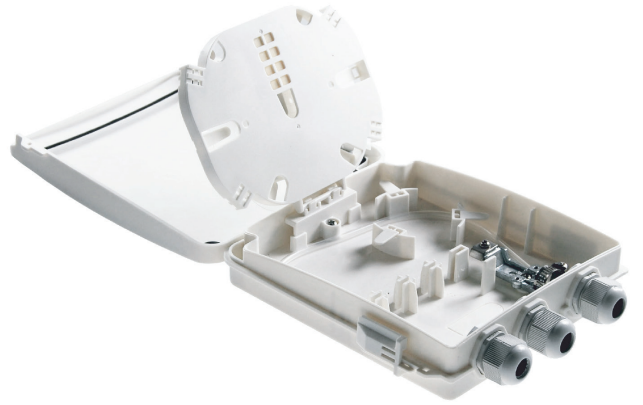

12 CORE INDOOR/OUTDOOR FIBRE TERMINATION BOX

FEATURES:

- Designed for termination of up to 12 core optical fibre
- Wall mounted for indoor & outdoor use
- Waterproof & dust-tight (IP65 Rated)
- Suitable for 8x SC simplex or 8x LC duplex adapters
- Lockable - UV stabilised plastic housing
- Fixed Fibre Support Bracket
- Compatible with PLC optical splitter with maximum OD ratio 1:8
- Dimensions: 220 x 180 x 50mm
- Includes: 12x cable ties, 3x screws, 2x sets number stickers (1-12) & 8x splice protectors

FWEIO-12 with 8 SC Adapters Installed

12 Core Fibre Splice Cassette

IP65 Rated Fibre Termination Box

COMPANION PRODUCTS FOR USE WITH THE FWEIO-12 FIBRE TERMINATION BOX

A-FIBLCIC-D

Fibre LC to LC Duplex Multimode Joiner, PhBr Sleeve, Beige colour

A-FIBLCIC-DSM

Fibre LC to LC Duplex Singlemode Joiner, Ceramic Sleeve, Blue colour

A-FIBSCSC-S

Fibre SC to SC Simplex Multimode Joiner, PhBr Sleeve, Beige colour

A-FIBSCSC-SSM

Fibre SC to SC Simplex Singlemode Joiner, Ceramic Sleeve, Blue colour

FIBRE OPTIC ADAPTERS

FEATURES:

- Every pigtail is tested to below 0.3dB insertion loss
- Full traceability & test certification supplied with each assembly
- 900µm tight buffer fibre optic cable
- 6/12 Pack colour coded to International/New Zealand standards
- Lifetime Warranty