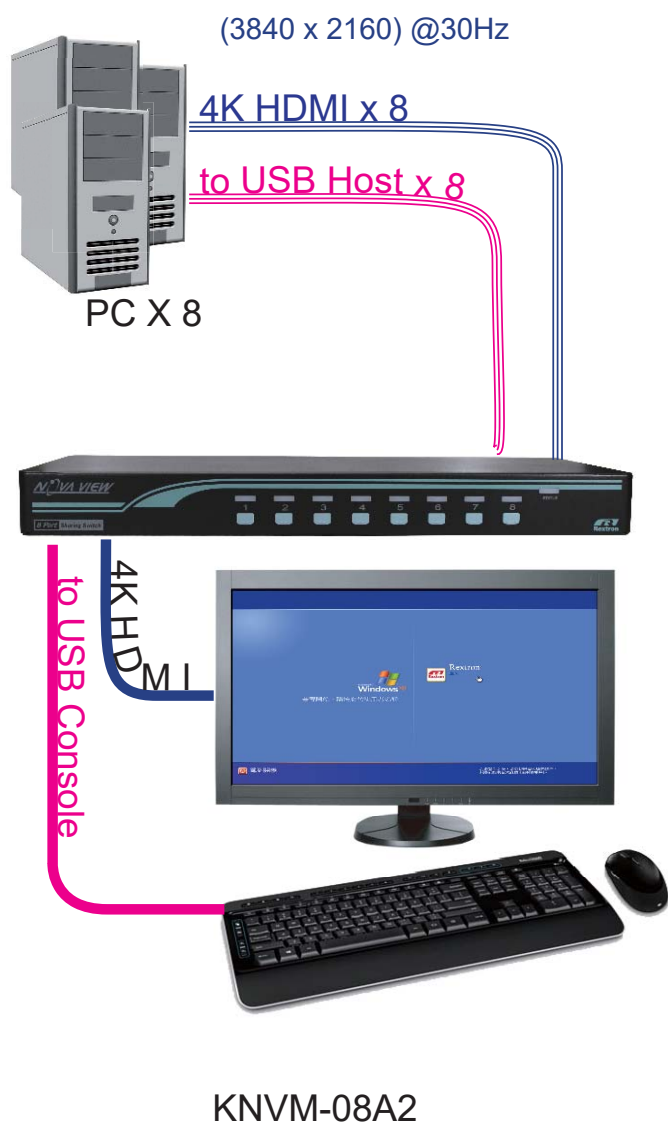

8X EFFICIENT

KNVM-08A2 (+Mouse Switch +Broadcast Mode)
 KNVM-08A1 (+Mouse Control)
 KNVM-08A0

4K UHD 8 Ports KVM Switch
 with Mouse Switch & Broadcast

► Specifications

		KNVM-08Ax
Video Resolution (Max.)		4K UHD (3840 x 2160) @30Hz
HDCP Compliant		Yes
EDID Function		Copy & Auto Learning
PC Interface	Video in	HDMI x 8
	USB HID	USB-B x 8
Console Interface	Video out	HDMI x 1
	USB HID	USB-A x 4
Push Button / LED Indicators	Status LED	LED x 1
	Port LED	PC Ready x 8, Green Port Selected x 8, Red
	Push Button	Port Select x 8 EDID Copy x 1(Rear)
Control Methods		Push Button Hotkey Control Mouse Switch Mode (Depend on Model)
Enclosure		Metal
Power Supply *		DC 12V
Dimensions H x W x D (mm)		44 x 436 x 180

*Models with Built-in Power Adaptor Also Available :
 KNVM-08QA0, KNVM-08QA1, KNVM-08QA2

► Features

- 8 Port 4K HDMI KVM Switch Can Switch Among Eight Computer with 4K UHD (3840 x 2160) @30Hz HDMI Sources
- Compatible with Most Popular Screen Resolutions Up to 4K UHD (3840 x 2160) @ 30Hz
- HDCP Engine Support on Each Port to Ensure Uninterrupted Video Playback
- Provide 3 Ways to Control The Unit Via (1) Front Panel Push Button (2) Hotkey Control (3) Mouse Switch
- USB HID Support & Hot Swap
- EDID Copy & Auto Learning
- Windows & Mac Support

► Connection Pattern

► Highlighted Features

- **Mouse Switch Mode** Enables Switch via Mouse Buttons & Mouse Wheel
- **Broadcast Mode** Enables Actions Simultaneously Sent to All 8 Identical PCs
- Built-in Power Adapter Models Also Available (See Chart Below)