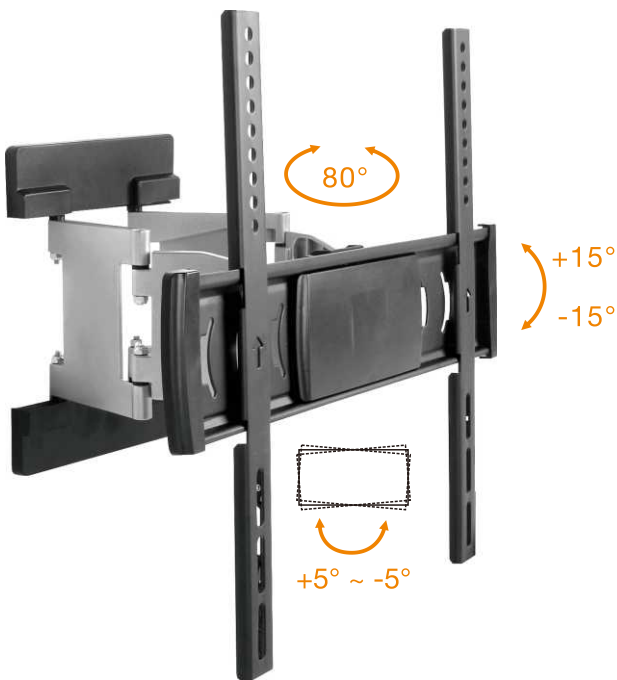

Slim Aluminum LED LCD TV Wall Mounts

Features:

- 1** +15° ~ -15° Effortless Tilt;
80° Swiveling
- 2** Built-in Screen Level Adjustment
- 3** Flat Die Cast Aluminum Arms
- 4** Decorative Plastic Cover

LCD-LPA16-444X

MOST
30"-55"
MAX.VESA 200x200

RATED
30kg/66lbs

34-268mm

VESA
Compatible
400x200
300x300
400x400