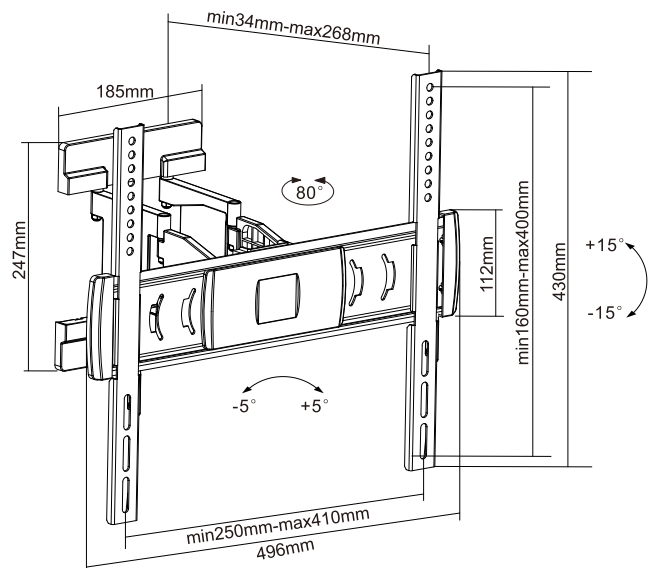

Slim Aluminum LED LCD TV Wall Mounts

Features:

- 1** +15° ~ -15° Effortless Tilt;
80° Swiveling
- 2** Built-in Screen Level Adjustment
- 3** Flat Die Cast Aluminum Arms
- 4** Decorative Plastic Cover

LCD-LPA16-444X

MOST
30"-55"
MAX.VESA 200x200

RATED
30kg/66lbs

34-268mm

VESA
Compatible
400x200
300x300
400x400