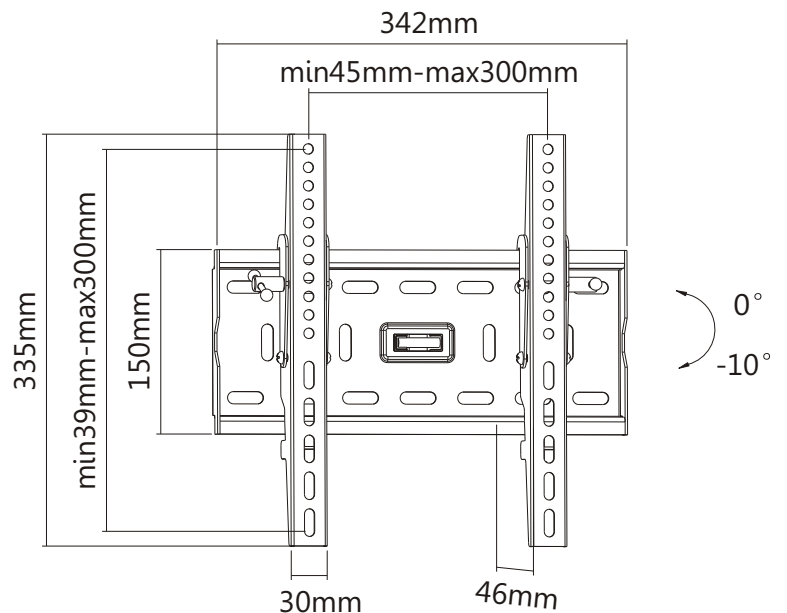

PLB-35S

TILT

32"-55"
MOST
MAX.VESA 300x300

75kg/165lbs
rated

46mm

VESA Compatible
100X100 200X100
200X200 300X300