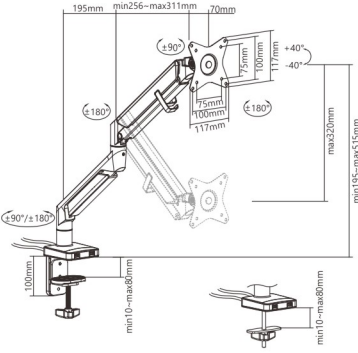

LDT37 Series

Epic Gas Spring Aluminum Monitor Arms

Arm-Based

LDT37-C012 For Single Monitor

LDT37-C012U For Single Monitor/
2 x USB 3.0 Ports