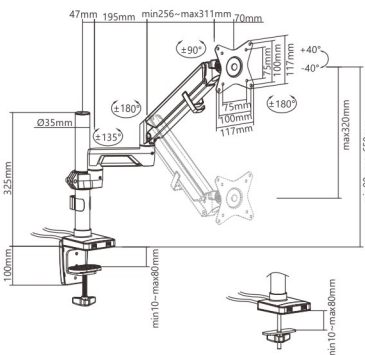

### Arm-Based

**LDT37-C012** For Single Monitor

**LDT37-C012U** For Single Monitor/  
2 x USB 3.0 Ports

**LDT37-C024** For Dual Monitors

**LDT37-C024U** For Dual Monitors/  
2 x USB 3.0 Ports

### Pole-Mounted

**LDT37-C012P** For Single Monitor

**LDT37-C012UP** For Single Monitor/  
2 x USB 3.0 Ports

**LDT37-C024P** For Dual Monitors

**LDT37-C024UP** For Dual Monitors/  
2 x USB 3.0 Ports

**LDT37-C036P** For Triple Monitors

**LDT37-C036UP** For Triple Monitors/  
2 x USB 3.0 Ports

Item No.	LDT37-C012/C012U/C012P/C012UP/ C024/C024U/C024P/C024UP	LDT37-C036P/C036UP
Fits Screen Size	17"-32"	17"-27"
Weight Capacity (per screen)	1-9kg(2.2-19.8lbs)	1-7kg(2.2-15.4lbs)
VESA Compatible	75x75, 100x100	75x75, 100x100
Tilt Range	+40°--40°	+40°--40°
Swivel Range	+90°--90°	+90°--90°
Screen Rotation	+180°--180°	+180°--180°
Material	Aluminum, Steel	Aluminum, Steel