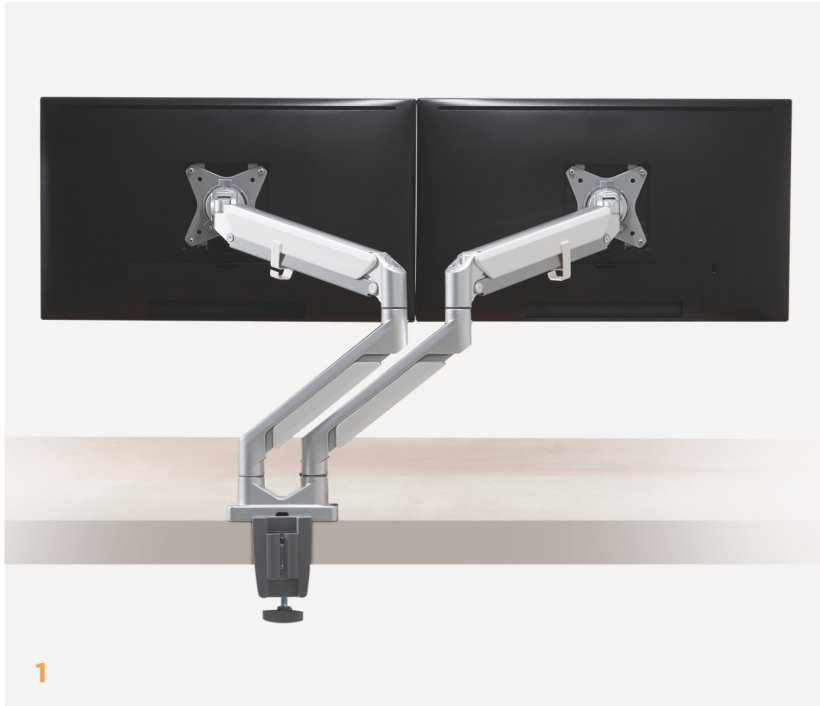

### Polished Aluminum Painted Finish with Glossy Trim

The **LDT37 Series** Monitor Arms move the user into a new era of viewing comfort and positioning ease. The **"Apple-like"** aluminum finish pleases the eye while adding a soft yet modern touch to most any décor.

**EPIC**  
Gas Spring  
Aluminum Monitor Arms

LDT37 Series  
Features Video

### Epic Gas Spring Aluminum Monitor Arms

**LUMI**  
ergo

## Attention to Details

- 1. Unique Side-by-Side Arm Design**  
can be swiveled for a space-saving, nearly seamless position
- 2. Quick-Release VESA Plate**  
allows for effortless monitor installation and removal
- 3. Built-in Spring Gauge**  
adjusted to fit various monitor weights
- 4. Built-in 180 Degree Rotation Stop**  
prevents interference with the wall or partitions
- 5. Smart Base Available**  
with 2 x USB 3.0 ports
- 6. High Grade Silicone Padding**  
prevents movement while protecting the desktop from scratches