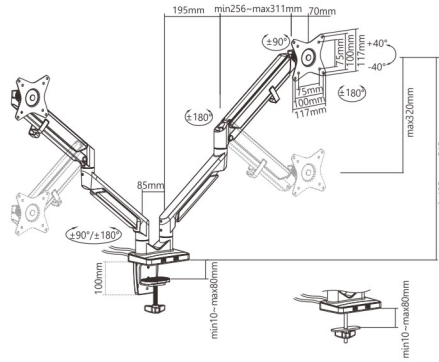

### Arm-Based

**LDT37-C012** For Single Monitor

**LDT37-C012U** For Single Monitor/  
2 x USB 3.0 Ports

**LDT37-C024** For Dual Monitors

**LDT37-C024U** For Dual Monitors/  
2 x USB 3.0 Ports

### Pole-Mounted

**LDT37-C012P** For Single Monitor

**LDT37-C012UP** For Single Monitor/  
2 x USB 3.0 Ports

**LDT37-C024P** For Dual Monitors

**LDT37-C024UP** For Dual Monitors/  
2 x USB 3.0 Ports

**LDT37-C036P** For Triple Monitors

**LDT37-C036UP** For Triple Monitors/  
2 x USB 3.0 Ports

Item No.	LDT37-C012/C012U/C012P/C012UP/ C024/C024U/C024P/C024UP	LDT37-C036P/C036UP
Fits Screen Size	17"-32"	17"-27"
Weight Capacity (per screen)	1-9kg(2.2-19.8lbs)	1-7kg(2.2-15.4lbs)
VESA Compatible	75x75, 100x100	75x75, 100x100
Tilt Range	+40°--40°	+40°--40°
Swivel Range	+90°--90°	+90°--90°
Screen Rotation	+180°--180°	+180°--180°
Material	Aluminum, Steel	Aluminum, Steel