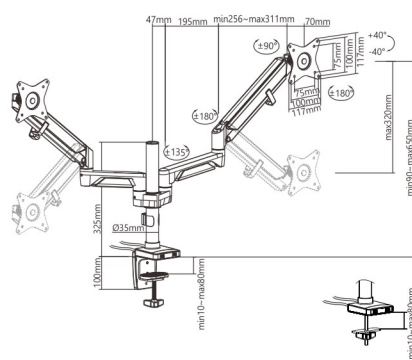

### Arm-Based

**LDT37-C012** For Single Monitor

**LDT37-C012U** For Single Monitor/  
2 x USB 3.0 Ports

**LDT37-C024** For Dual Monitors

**LDT37-C024U** For Dual Monitors/  
2 x USB 3.0 Ports

### Pole-Mounted

**LDT37-C012P** For Single Monitor

**LDT37-C012UP** For Single Monitor/  
2 x USB 3.0 Ports

**LDT37-C024P** For Dual Monitors

**LDT37-C024UP** For Dual Monitors/  
2 x USB 3.0 Ports

**LDT37-C036P** For Triple Monitors

**LDT37-C036UP** For Triple Monitors/  
2 x USB 3.0 Ports

Item No.	LDT37-C012/C012U/C012P/C012UP/ C024/C024U/C024P/C024UP	LDT37-C036P/C036UP
Fits Screen Size	17"-32"	17"-27"
Weight Capacity (per screen)	1-9kg(2.2-19.8lbs)	1-7kg(2.2-15.4lbs)
VESA Compatible	75x75, 100x100	75x75, 100x100
Tilt Range	+40°--40°	+40°--40°
Swivel Range	+90°--90°	+90°--90°
Screen Rotation	+180°--180°	+180°--180°
Material	Aluminum, Steel	Aluminum, Steel