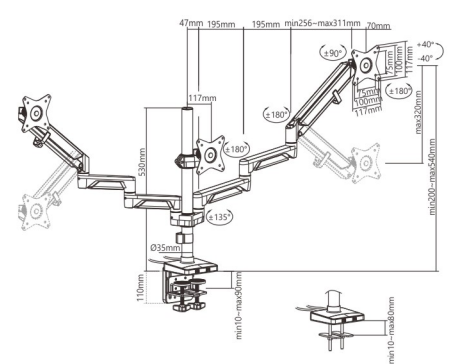

### Arm-Based

**LDT37-C012** For Single Monitor

**LDT37-C012U** For Single Monitor/  
2 x USB 3.0 Ports

**LDT37-C024** For Dual Monitors

**LDT37-C024U** For Dual Monitors/  
2 x USB 3.0 Ports

### Pole-Mounted

**LDT37-C012P** For Single Monitor

**LDT37-C012UP** For Single Monitor/  
2 x USB 3.0 Ports

**LDT37-C024P** For Dual Monitors

**LDT37-C024UP** For Dual Monitors/  
2 x USB 3.0 Ports

**LDT37-C036P** For Triple Monitors

**LDT37-C036UP** For Triple Monitors/  
2 x USB 3.0 Ports

Item No.	LDT37-C012/C012U/C012P/C012UP/ C024/C024U/C024P/C024UP	LDT37-C036P/C036UP
Fits Screen Size	17"-32"	17"-27"
Weight Capacity (per screen)	1-9kg(2.2-19.8lbs)	1-7kg(2.2-15.4lbs)
VESA Compatible	75x75, 100x100	75x75, 100x100
Tilt Range	+40°--40°	+40°--40°
Swivel Range	+90°--90°	+90°--90°
Screen Rotation	+180°--180°	+180°--180°
Material	Aluminum, Steel	Aluminum, Steel