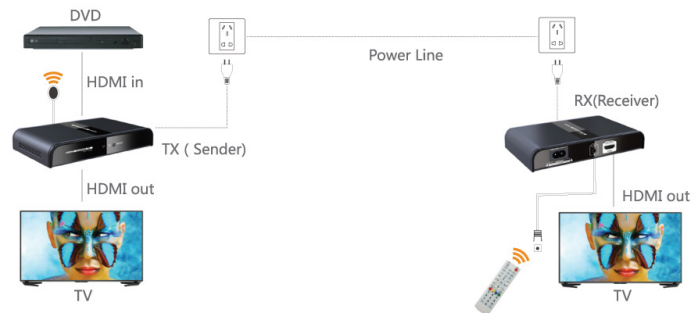

# HDbiT HDMI Over IP Powerline Extender Kit

Model Code: LKV380

KIT INCLUDES: RX AND TX

LKV380 High Performance HDbiT HDMI over power line extender allow you to transmit 1080P HDMI signals anywhere in your home using existing Power Line cable, saving you the hassles of rewiring. It is a lower cost alternative to professional AV installation.

## Features:

- HDMI over power line with HDbiT technology
- 1080P HD video, whole house coverage transmission
- No need rewiring, easy to go through walls
- Perfect IR 360° pass back function
- Automatically scan and pairing, plug and play
- AES encryption to ensure security
- Build in HDMI loop out, simultaneously output local display and remote display

## INSTALLATION TIP:

Able to transmit signal through multiple power MCB, but must be on the same power RCD electrical circuit.