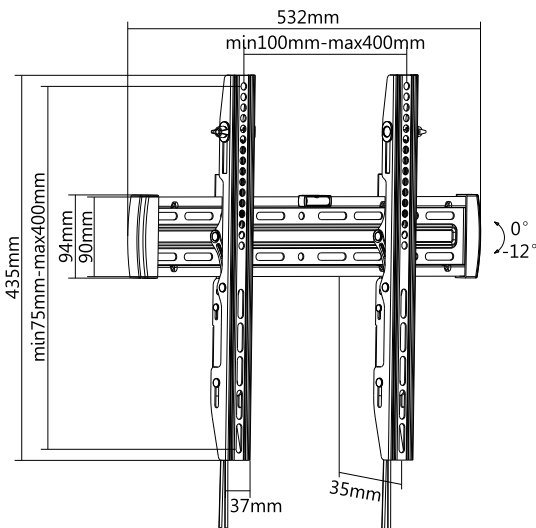

Essential Fixed & Tilt LCD LED Wall Mount

For most 32"-55" LED, LCD flat panel TVs

LP45-44T

Automatically click-in spring lock

Easy-grip knobs allow freely tilting for 12° down

Integrated bubble level assures easy installation alignment