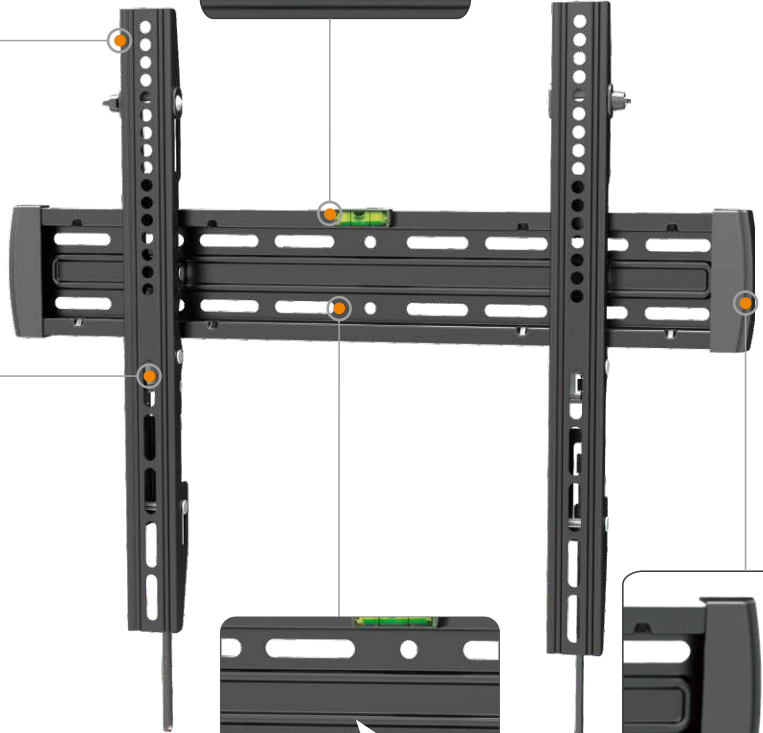

Essential Fixed & Tilt LCD LED Wall Mount

For most 32"-55" LED, LCD flat panel TVs

LP45-44T

Automatically click-in spring lock

Easy-grip knobs allow freely tilting for 12° down

Integrated bubble level assures easy installation alignment

Add stiffening ribs to enhance the strength of wall plate

Decorative covers present elegant look from all angles