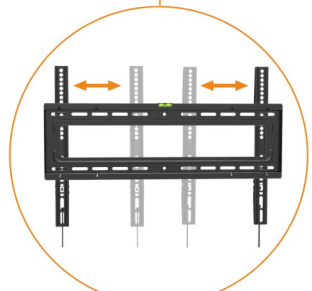

## Fixed & Tilt LCD LED Wall Mount

For most 32"-70" LED, LCD flat panel TVs

0°~-12° freely tilt

Add stiffening ribs to enhance the strength of wall plate

Integrated bubble level assures easy installation alignment

Lateral shift allows TV to slide left and right for perfect placement

**LP46-46T**

Automatically click-in spring lock help TV brackets snap into place for added safety

## Fixed & Tilt LCD LED Wall Mount

For most 32"-70" LED, LCD flat panel TVs