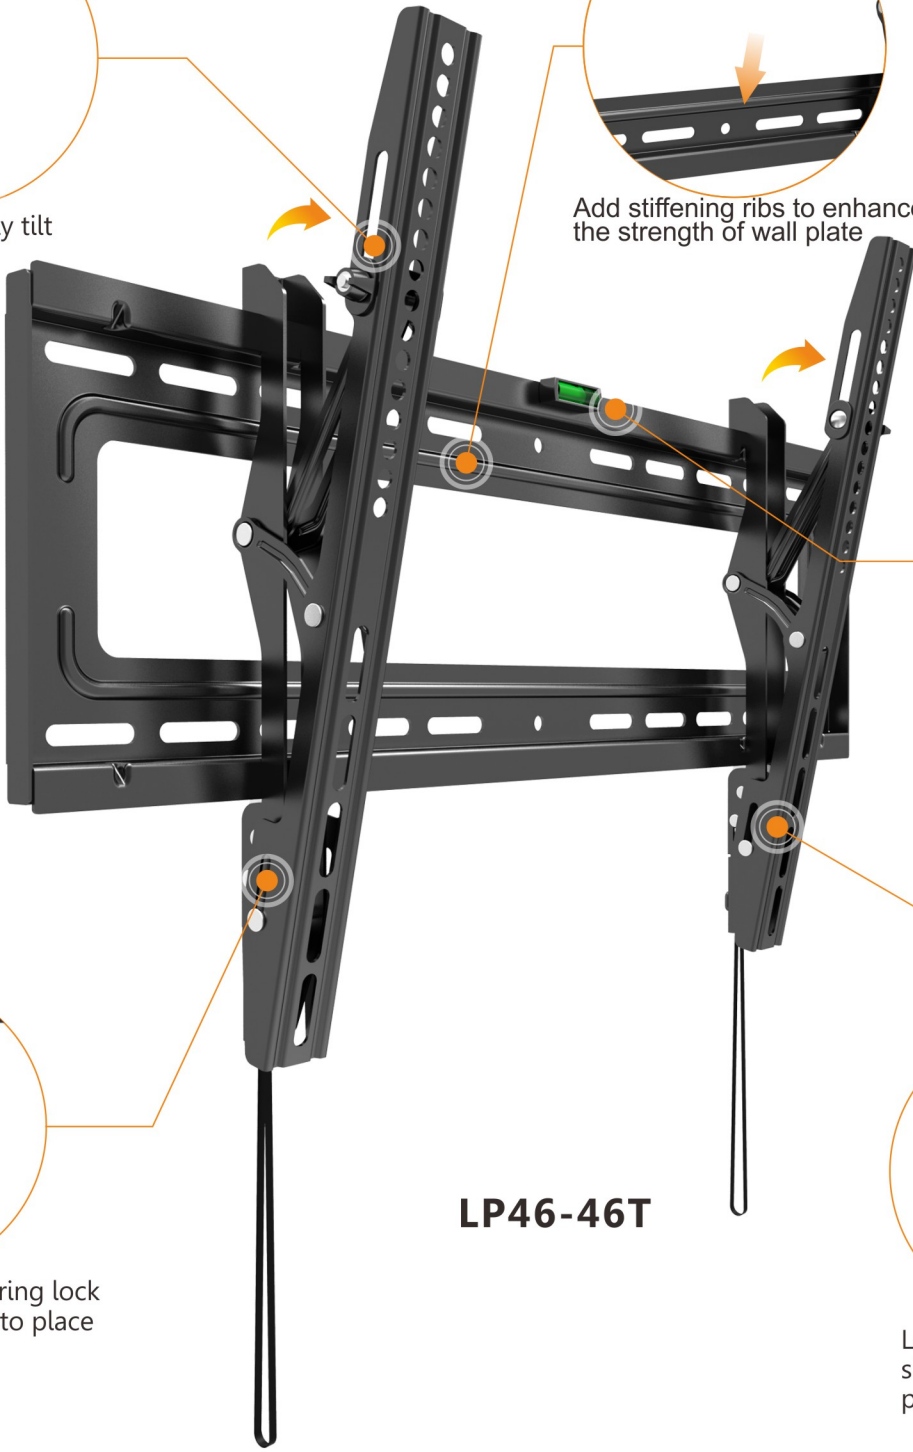

## Fixed & Tilt LCD LED Wall Mount

For most 32"-70" LED, LCD flat panel TVs

0°~-12° freely tilt

Add stiffening ribs to enhance the strength of wall plate

Integrated bubble level assures easy installation alignment

Lateral shift allows TV to slide left and right for perfect placement

**LP46-46T**

Automatically click-in spring lock help TV brackets snap into place for added safety

## Fixed & Tilt LCD LED Wall Mount

For most 32"-70" LED, LCD flat panel TVs

LP46-46F

MOST  
**37"-80"**  
MAX.VESA 800x400

RATED  
**50kg/110lbs**

VESA  
Compatible  
200x200 400x200 300x300  
400x400 600x400 800x400

LP46-48F