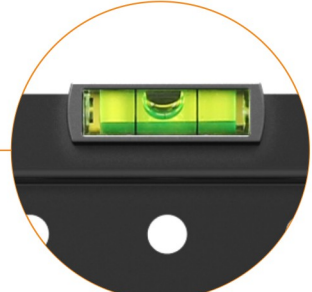

## Fixed & Tilt LCD LED Wall Mount

For most 32"-70" LED, LCD flat panel TVs

0°~-12° freely tilt

Add stiffening ribs to enhance the strength of wall plate

Integrated bubble level assures easy installation alignment

Lateral shift allows TV to slide left and right for perfect placement

**LP46-46T**

Automatically click-in spring lock help TV brackets snap into place for added safety

## Fixed & Tilt LCD LED Wall Mount

For most 32"-70" LED, LCD flat panel TVs