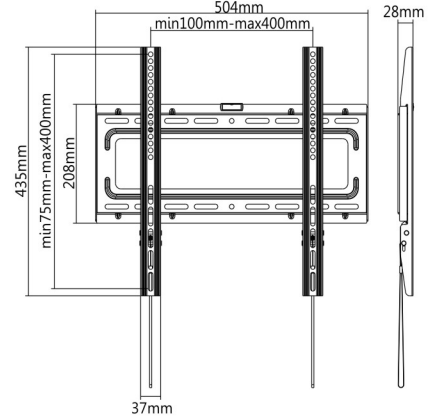

Economy Heavy-duty

Fixed & Tilt LCD LED Wall Mount

For most 32"-70" LED, LCD flat panel TVs

Product

MOST
32"-55"
MAX.VESA 400x400

RATED
50kg/110lbs

VESA
Compatible
200x200 400x200
300x300 400x400

LP46-44F