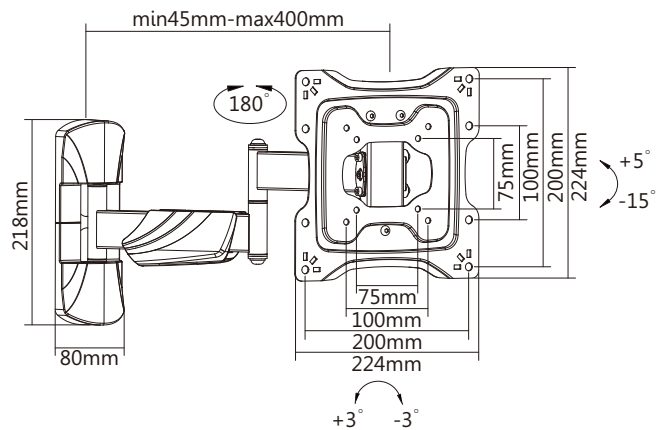

**LPA50-222**

MOST  
**23"-42"**  
MAX.VESA 200x200

RATED  
**25kg/55lbs**

min 45mm - max 400mm

VESA Compatible 75x75 200x100 100x100 200x200