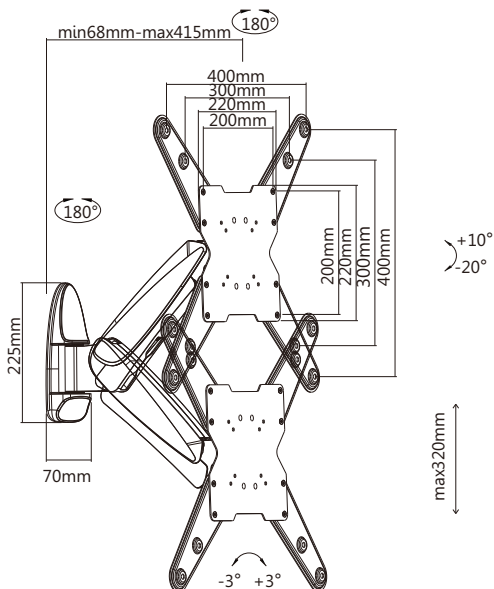

MA9-144

Fits most **23"-55"** TVs
 Weight capacity:
8-30 kg / 17.6-66 lbs
 TV to wall: **68-415 mm**
 Tilt: **+10° ~ -20°**
 Swivel: **±90°**
 Level adjustment: **±3°**
 Vertical lift: **Max. 320mm**
 VESA compliant:
75x75, 100x100, 200x100,
200x200, 300x300, 400x400
 Color: **Silver & Black**
 Material: **Aluminum**