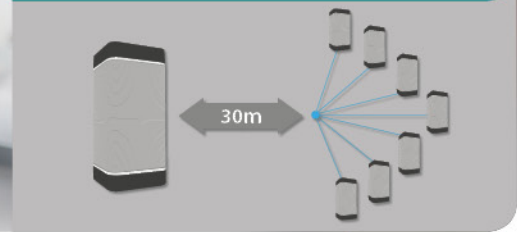

**INCREDIBLE
SOUND
QUALITY**

Pro Connect - 8 Devices