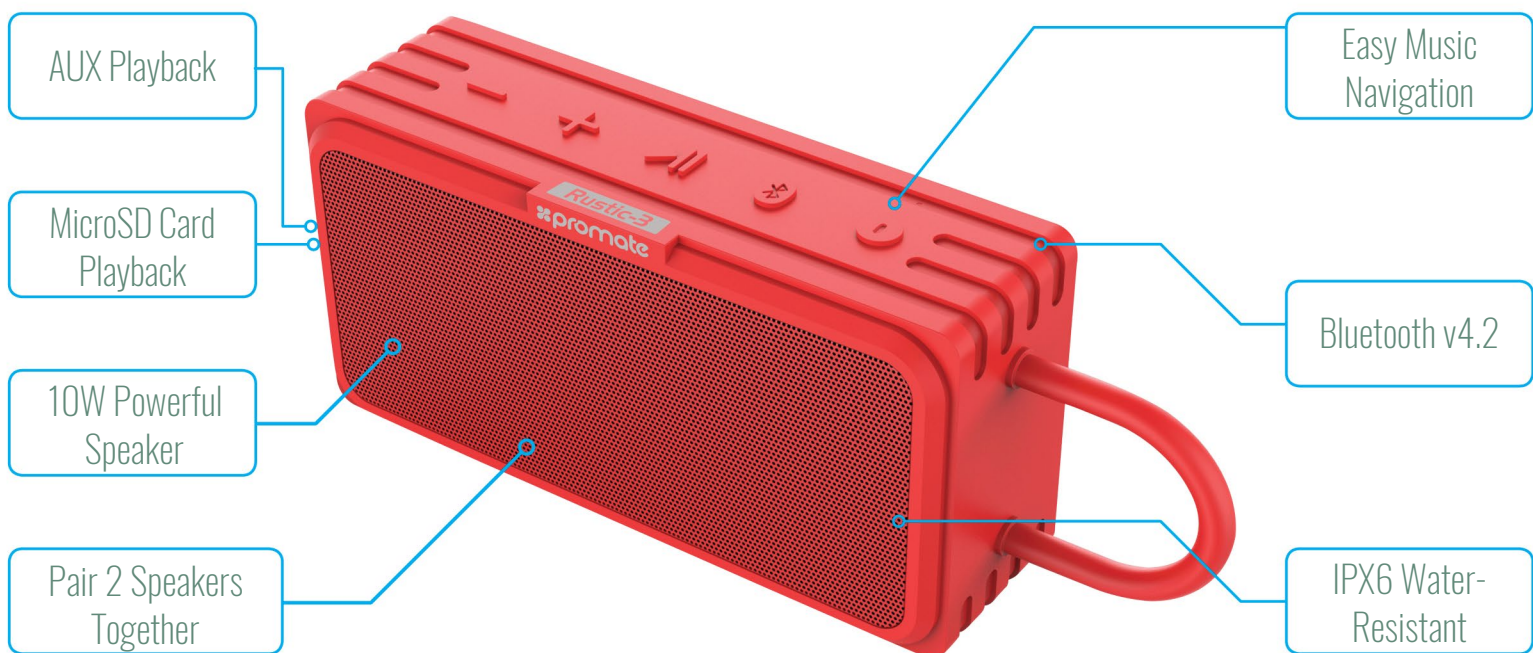

Portable Rugged IPX6 Water Resistant True Wireless Stereo Speaker

10W High-Def Sound | AUX Port | MicroSD Card Slot

8 Hour Playback Time

Multiple Connectivity Options

Splash-Proof

Universal Compatibility

Stereo Sound Quality

Adventure Companion

Rustic-3, The compact wireless speaker that delivers deep, crystal clear HiFi sound. Ready to play wherever you go, its compact body makes it efficient and portable, but don't let its small size fool you. The built in drivers are designed to generate room-filling sound output with the least amount of noise or feedback. Rustic-3, offers 8 Hours of continuous high quality music playback. All this encompassed in an abrasion resistant and IPX6 certified water resistant body, making Rustic-3 the best portable speaker for any environment.

Specifications

- Bluetooth Version: **v4.2**
- Bluetooth Chipset: **ATS2825**
- Bluetooth Frequency: **2.4GHz**
- Bluetooth Profiles: **A2DP, AVRCP, HSP**
- Battery Type: **Lithium Ion**
- Battery Capacity: **4000mAh**
- Power Input: **5V, 1A**
- Speaker Output: **5W*2**
- Impedance: **4Ω*2**
- Operating Distance: **10m**
- Music Playback Time: **8 hours**
- Charging Time: **5-6 hours**

Titles for E-Commerce

- Splashproof Portable Bluetooth Speaker, Bluetooth v4.2 Speaker, AUX and MicroSD Card Playback
- Water Resistant Bluetooth v4.2 Speaker, Bluetooth Shower Speaker, Portable Wireless Shower Speaker, True Wireless Stereo Speakers, AUX and MicroSD Card Playback