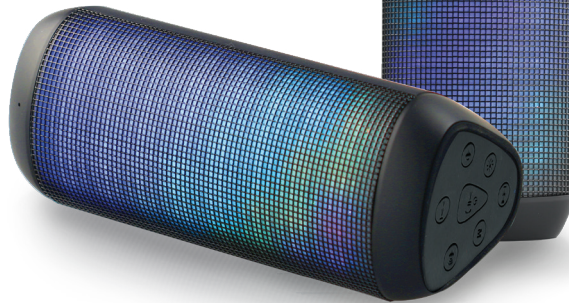

Wireless Sound Bar with Custom LED Lights Show

AUX & Micro SD Input

MUSIC & CALLS
STREAMING

NFC
Connectivity

Accessible Controls

Gravity Sensor

Custom LED Modes

Specifications:

- Bluetooth Version: v4.0
- Bluetooth Profile: HFP, HSP, A2DP
- Voltage: DC 5V
- Impedance: 4Ω
- Output: 2 * 3.5W
- Battery Capacity: 2400mAh
- Operating Distance: 10m
- Aux in Jack: 3.5mm

High Capacity Battery

LED Indicators

Micro-USB Charging

Loud & Impactful Output

Micro SD Card Slot

Noise Suppression

Crystal Clear High Quality Sound

10m Transmit Range

Intelligent Voice Prompt

Built-In Mic

Upto 2 Hours Playback

On/Off Button

Experience a visual treat while you play onto your favorite tracks with Sense and find yourself into a complete mesmerizing fascination. Add a new spectrum to your music with a full -color intelligent array of LED themes and take your music listening experience to a next level. Now make your music, dance to your tune with a display of a variety of spectral light effects that you are free to choose from. Encompassed in an optimized acoustic enclosure, Sense delivers surprisingly loud and impactful audio with its efficient full range drivers. Make it simpler with alternate connectivity options of Micro-SD, Aux-in and uninterrupted NFC connectivity. With Sense, experience a portable party rolled up into one-small package and a fusion of light and sound.