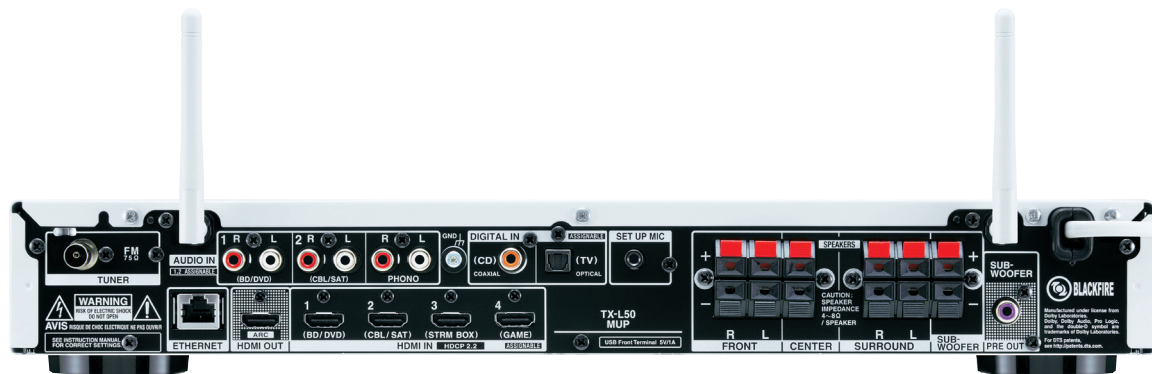

Text on receiver may vary with region.