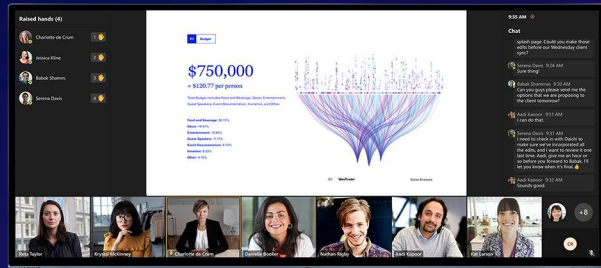

MAXHUB ULTRA-WIDE SERIES

The 21:9 aspect ratio display has been specially crafted to enhance and enrich meeting collaborations. It connects users to a more seamless and richer visual experience.

21:9

5K Display

Empowered by Microsoft Teams Rooms

MEETING WITHIN THE MEETING

Empowered by the Signature Microsoft Teams Rooms, the MAXHUB UW Series brings us a more immersive hybrid meeting experience.

IDEAL PLATFORM TO PERFORM

This next-generation display is enhanced to be compatible with all the leading industry collaboration software. Invigorate every interchange with smoother, more engaging meetings.

EXPANSIVE VISION

The ultra-wide, unique aspect ratio of 21:9 has 33% more visual canvas than comparable models. This futuristic, ultra-wide display has been engineered to illuminate every visual experience as seamless and striking as possible. Designed especially for larger spaces, hybrid meetings, commercial displays, educational experiences, or control centers, everything is always in view and crystal clear.

TYPE-C VERSATILITY

Interchange ideas, power up productivity and share more content with the multi-functional Type-C port.

DESIGNED FOR DIVERSE FUNCTIONALITY

The panoramic viewing angle, large size, and 5K definition blend together to create a display that seamlessly matches the demands of hybrid working, commercial display, command & control, and a host of other professional situations.