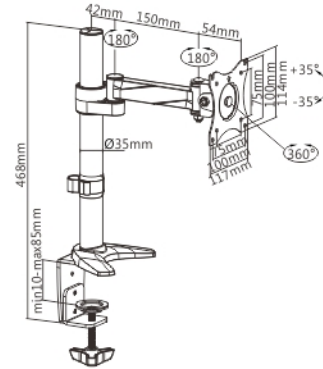

Elegant Aluminum LCD Desk Mount

For most 13"-27" LCD monitors

LDT11-C012

Feature:

1. 360° rotation allows portrait and landscape viewing
2. Available for freely adjusting height without tools
3. In-arm cable clip routes cables for a clean appearance.
4. Flat die-casting aluminum arms present elegant look
5. Both grommet and desk clamp mounting available

Elegant Aluminum LCD Desk Mount

For most 13"-27" LCD monitors

LDT11-C011

MOST 13"-27"
MAX.VESA 100x100

Arm Extend:
246mm

LDT11-C012

MOST 13"-27"
MAX.VESA 100x100

Arm Extend:
396mm

LDT11-C024

MOST 13"-27"
MAX.VESA 100x100

Arm Extend:
396mm