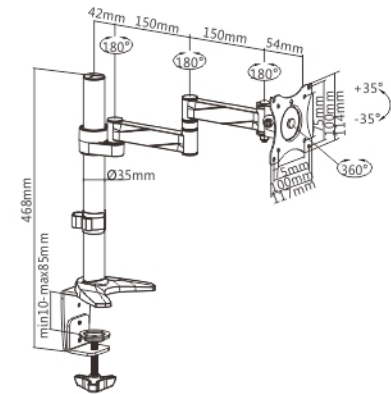

Elegant Aluminum LCD Desk Mount

For most 13"-27" LCD monitors

LDT11-C012

Feature:

1. 360° rotation allows portrait and landscape viewing
2. Available for freely adjusting height without tools
3. In-arm cable clip routes cables for a clean appearance.
4. Flat die-casting aluminum arms present elegant look
5. Both grommet and desk clamp mounting available

Elegant Aluminum LCD Desk Mount

For most 13"-27" LCD monitors

LDT11-C011

MOST 13"-27"
MAX.VESA 100x100

Arm Extend:
246mm

LDT11-C012

MOST 13"-27"
MAX.VESA 100x100

Arm Extend:
396mm

LDT11-C024

MOST 13"-27"
MAX.VESA 100x100

Arm Extend:
396mm