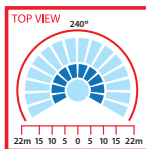

HOUSEWATCH®

SECURITY | CONVENIENCE | SAFETY | ENERGY SAVING

SINGLE LED 20W SPOTLIGHT WITH MOTION SENSOR

SPECIFICATIONS

- 1 x 20W LED lamp
- Wall mount
- 240 degree adjustable sensor
- Detecting Method: Passive Infrared Sensor
- Detection Range: 22m
- Detection Angle: 240°
- Time On Adjustment: 5 seconds to 12 minutes
- Lux Setting: 0 – 2000Lux
- Light Intensity: 2000 Lumens
- Colour Temperature: 5000K
- SMD: CREE
- Voltage: 100 – 240V AC 50Hz
- Operating Temp: -20°C to +50°C
- Environmental Protection: IP54 (outdoor use)

- 2000 Lumens
- Time, Lux & distance adjustments
- CREE SMD
- Environmental protection: IP54
- Stainless steel screws

LED

DIY MUST BE INSTALLED BY A LICENSED ELECTRICIAN

Model No. Description

55-143	Single 20W LED Spotlight with Sensor, 5000K, White
55-144	Single 20W LED Spotlight with Sensor, 5000K, Black