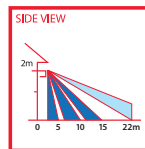

HOUSEWATCH®

SECURITY | CONVENIENCE | SAFETY | ENERGY SAVING

SINGLE LED 20W SPOTLIGHT WITH MOTION SENSOR

SPECIFICATIONS

- 1 x 20W LED lamp
- Wall mount
- 240 degree adjustable sensor
- Detecting Method: Passive Infrared Sensor
- Detection Range: 22m
- Detection Angle: 240°
- Time On Adjustment: 5 seconds to 12 minutes
- Lux Setting: 0 – 2000Lux
- Light Intensity: 2000 Lumens
- Colour Temperature: 5000K
- SMD: CREE
- Voltage: 100 – 240V AC 50Hz
- Operating Temp: -20°C to +50°C
- Environmental Protection: IP54 (outdoor use)

- 2000 Lumens
- Time, Lux & distance adjustments
- CREE SMD
- Environmental protection: IP54
- Stainless steel screws

LED

DIY MUST BE INSTALLED BY A LICENSED ELECTRICIAN

Model No. Description

55-143	Single 20W LED Spotlight with Sensor, 5000K, White
55-144	Single 20W LED Spotlight with Sensor, 5000K, Black