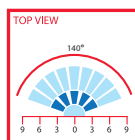

HOUSEWATCH®

SECURITY | CONVENIENCE | SAFETY | ENERGY SAVING

SINGLE LED 10W SPOTLIGHTS WITH MOTION SENSOR

SPECIFICATIONS

- 1 x 10W LED lamp
- Wall mount
- 180 degree adjustable sensor
- Detecting Method: Passive Infrared Sensor
- Detection Range: 9m (side), 12m (front)
- Detection Angle: 140°
- Time On Adjustment: 5 seconds to 5 minutes
- Lux Setting: 0 - 1000Lux
- Light Intensity: 1000 Lumens
- Colour Temperature: 5000K
- SMD: Seoul/Cree
- Voltage: 100 - 240V AC 50Hz
- Operating Temp: -20°C to +50°C
- Environmental Protection: IP54 (outdoor use)

New quick connect junction box with front cover access

- 1000 Lumens
- Timing & Lux adjustments
- SMD: Seoul/CREE
- Stainless steel screws

LED

DIY MUST BE INSTALLED BY A LICENSED ELECTRICIAN

Model No. Description

55-151	Single LED 10W Spotlight with Motion Sensor, White
55-152	Single LED 10W Spotlight with Motion Sensor, Black