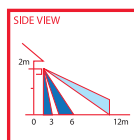

HOUSEWATCH®

SECURITY | CONVENIENCE | SAFETY | ENERGY SAVING

SINGLE LED 10W SPOTLIGHTS WITH MOTION SENSOR

SPECIFICATIONS

- 1 x 10W LED lamp
- Wall mount
- 180 degree adjustable sensor
- Detecting Method: Passive Infrared Sensor
- Detection Range: 9m (side), 12m (front)
- Detection Angle: 140°
- Time On Adjustment: 5 seconds to 5 minutes
- Lux Setting: 0 - 1000Lux
- Light Intensity: 1000 Lumens
- Colour Temperature: 5000K
- SMD: Seoul/Cree
- Voltage: 100 - 240V AC 50Hz
- Operating Temp: -20°C to +50°C
- Environmental Protection: IP54 (outdoor use)

New quick connect junction box with front cover access

- 1000 Lumens
- Timing & Lux adjustments
- SMD: Seoul/CREE
- Stainless steel screws

LED

DIY MUST BE INSTALLED BY A LICENSED ELECTRICIAN

Model No. Description

55-151	Single LED 10W Spotlight with Motion Sensor, White
55-152	Single LED 10W Spotlight with Motion Sensor, Black