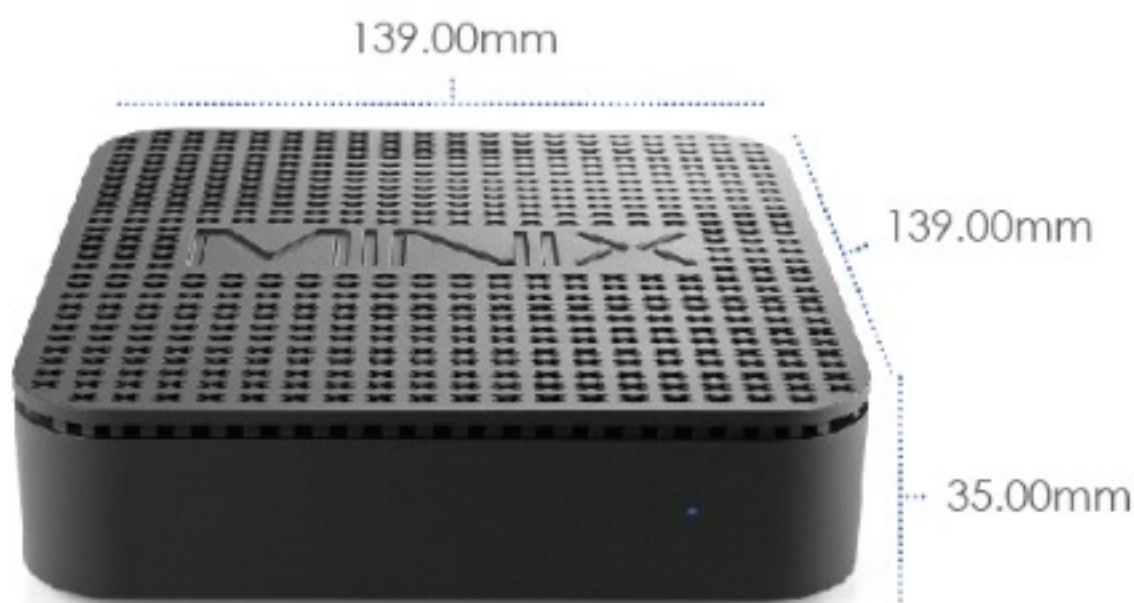

# MINIX NEO G41V-4 Max

Fanless Mini PC with Windows 10 Pro (64-bit)

Intel Gemini Lake N4100 + Triple-Display + Expandable Storage.

VESA Mount included for fast and easy installation.

**MINIX**<sup>®</sup>  
Next Generation Computing

Kensington Lock

Power Button

2 x USB 3.0

2 x USB 2.0

3.5mm Audio Jack + S/PDIF

TF Card Slot

Gigabit Ethernet

DP 1.2