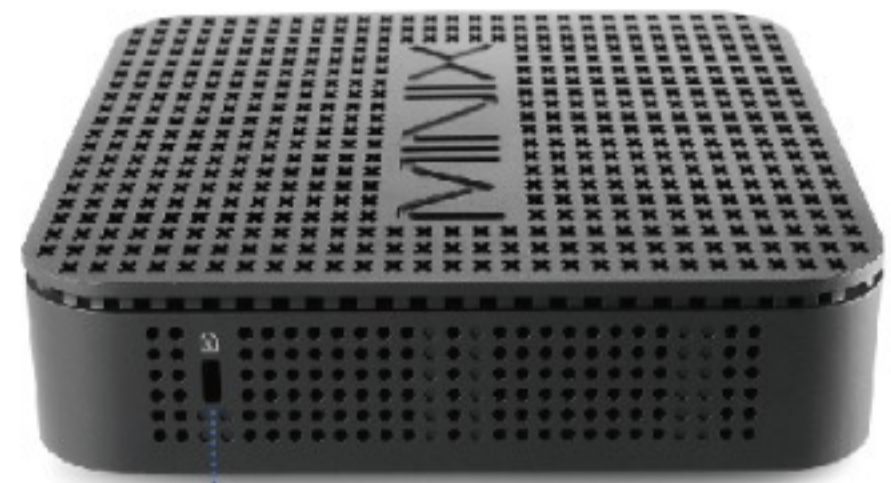

# MINIX NEO G41V-4 Max

Fanless Mini PC with Windows 10 Pro (64-bit)

Intel Gemini Lake N4100 + Triple-Display + Expandable Storage.

VESA Mount included for fast and easy installation.

**MINIX**<sup>®</sup>  
Next Generation Computing

Kensington Lock

Power Button

2 x USB 3.0

2 x USB 2.0

3.5mm Audio Jack + S/PDIF

TF Card Slot

Gigabit Ethernet

DP 1.2

HDMI 2.0

VGA

DC 12V Power Jack

4K @ 60Hz  
Video Playback

Windows 10 Pro

Intel UHD  
Graphics 600

Gigabit Ethernet

802.11ac  
Dual-Band Wi-Fi