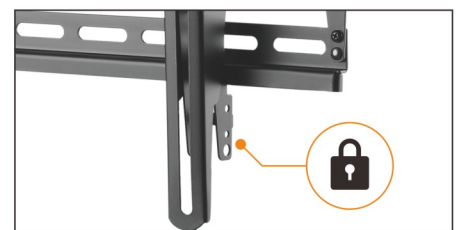

# Heavy-Duty Folding TV Wall Mount

For most 32"-90" Flat Panel TVs

**LUMI**  
home

LP59-46T

## Heavy-Duty Folding TV Wall Mount

For most 32"-90" Flat Panel TVs

Weight Capacity  
**70kg/154lbs**

Tilt Range  
**+3° ~ -12°**

Curved TV