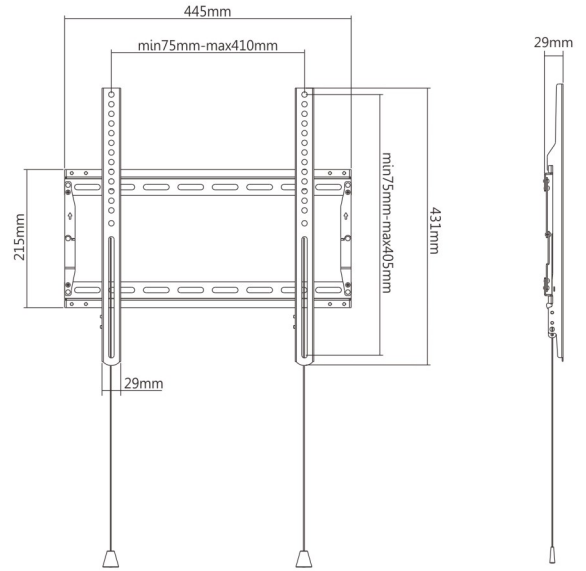

### LP59-44F

Screen Size  
**32" ~ 70"**

VESA Compatible  
75x75 100x100 100x150  
150x100 150x150 200x100  
100x200 200x200 300x200  
300x300 400x200 400x300  
400x400

Profile to Wall  
**29mm/1.1"**

Four Times  
**Strength Tested**

Weight Capacity  
**70kg/154lbs**

Curved TV

### LP59-44T

Screen Size  
**32" ~ 70"**

VESA Compatible  
75x75 100x100 100x150  
150x100 150x150 200x100  
100x200 200x200 300x200  
300x300 400x200 400x300  
400x400

Profile to Wall  
**49mm/1.9"**

Four Times  
**Strength Tested**

Weight Capacity  
**70kg/154lbs**

Tilt Range  
**+3° ~ -12°**

Curved TV