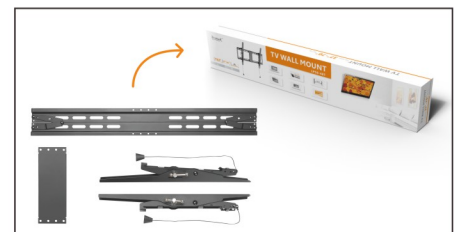

# Heavy-Duty Folding TV Wall Mount

For most 32"-90" Flat Panel TVs

**LUMI**  
home

LP59-46T

## Heavy-Duty Folding TV Wall Mount

For most 32"-90" Flat Panel TVs

Weight Capacity  
**70kg/154lbs**

Tilt Range  
**+3° ~ -12°**

Curved TV