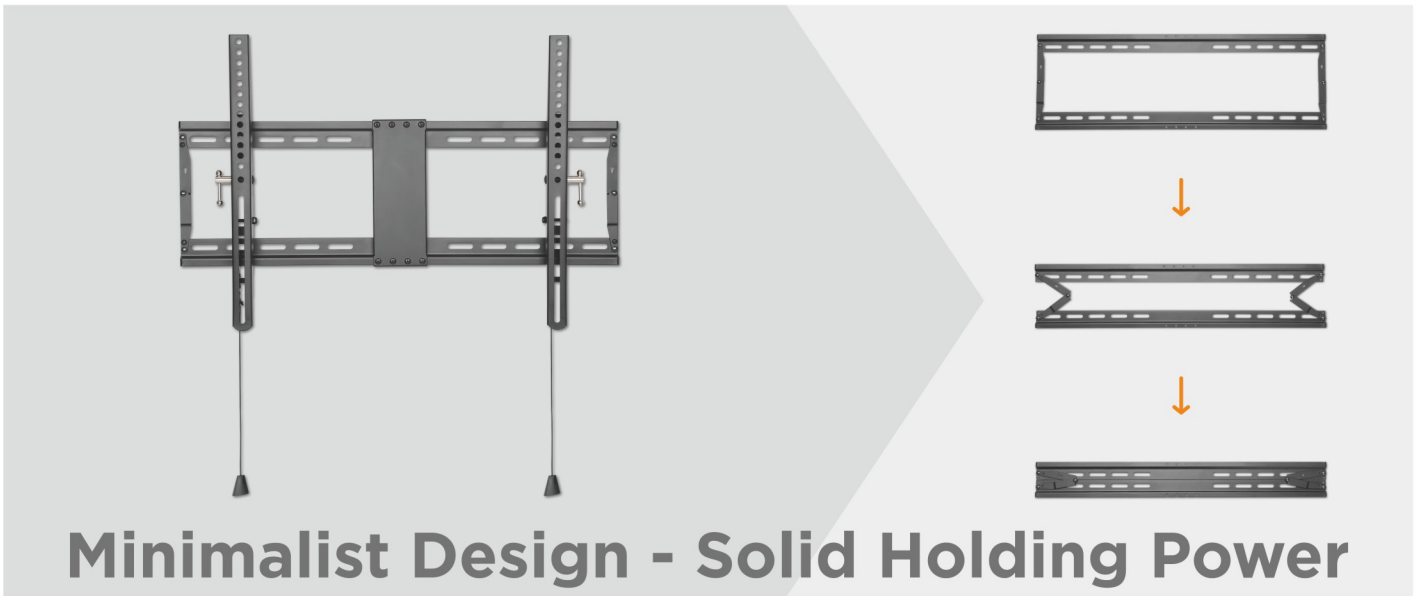

# Heavy-Duty Folding TV Wall Mount

For most 32"-90" Flat Panel TVs

**LUMI**  
home

LP59-46T

## Heavy-Duty Folding TV Wall Mount

For most 32"-90" Flat Panel TVs

Weight Capacity  
**70kg/154lbs**

Tilt Range  
**+3° ~ -12°**

Curved TV