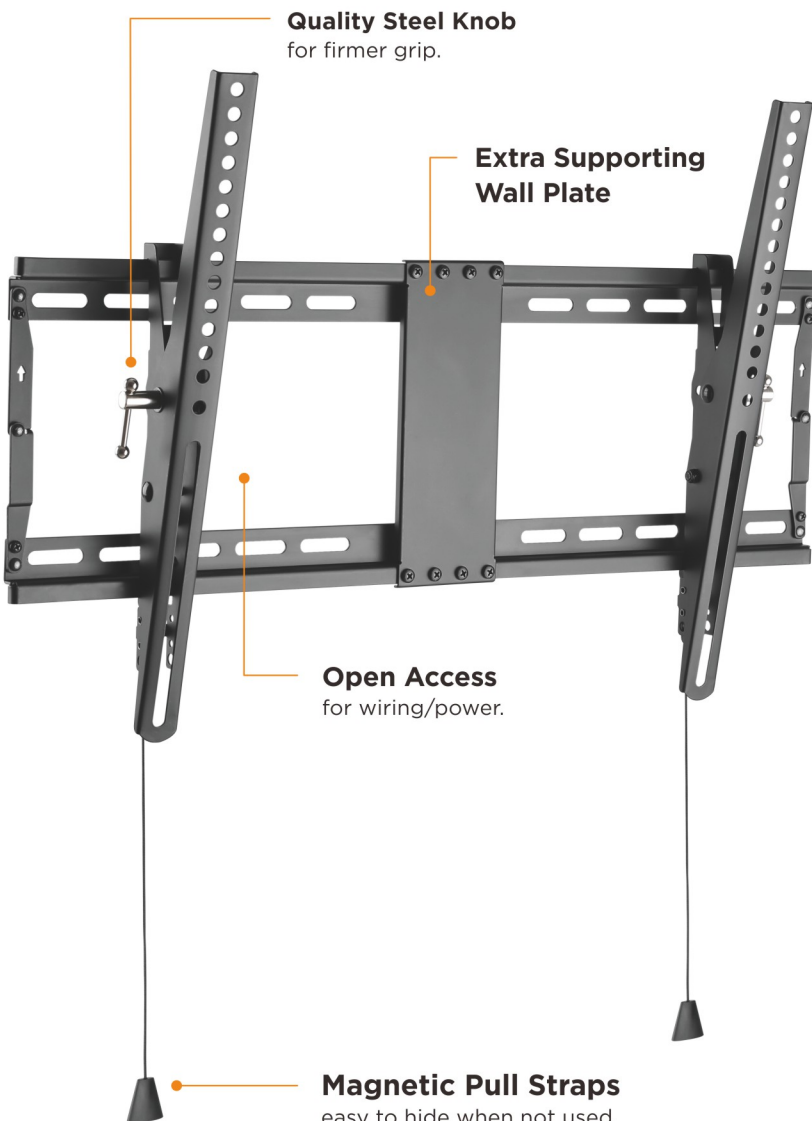

# Heavy-Duty Folding TV Wall Mount

For most 32"-90" Flat Panel TVs

**LUMI**  
home

LP59-46T

## Heavy-Duty Folding TV Wall Mount

For most 32"-90" Flat Panel TVs

### LP59-44F

Screen Size  
**32" ~ 70"**

VESA Compatible  
75x75 100x100 100x150  
150x100 150x150 200x100  
100x200 200x200 300x200  
300x300 400x200 400x300  
400x400

Profile to Wall  
**29mm/1.1"**

Four Times  
**Strength Tested**

Weight Capacity  
**70kg/154lbs**

Tilt Range  
**+3° ~ -12°**

Curved TV