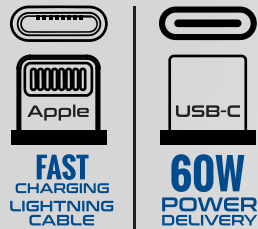

65W Power Delivery | Multi-Device Charging Transparent Power Bank Built-in USB-C & Lightning Cable

5in1
Charging Solution

20000mAh

Mavrix-20

Introducing Promate's Mavrix-20, the ultimate power solution designed for the modern tech enthusiast. With an impressive 20000mAh battery capacity, this powerhouse keeps all your devices charged and ready. Featuring built-in USB-C and Lightning cables, a 65W PD USB-C port, and a 27W USB-A port, Mavrix-20 ensures you have every charging option at your fingertips. Plus, it includes a dedicated 3W Apple Watch charger for added convenience. Wrapped in a sleek, modern transparent design and equipped with a real-time LED display, the Mavrix-20 is not just a charger—it's a statement of style and functionality. Experience next generation portable power with Promate.

65W PD USB-C Input/Output Port

Experience versatile and ultra-fast charging with the 65W PD USB-C port, capable of both input and output for maximum efficiency.

27W USB-A Port

Charge a wide range of devices with the 27W USB-A port, offering robust support for all your charging needs.

Specification

Battery Capacity:
20000mAh, 3.65V/73Wh

Battery Type:
Lithium-ion

RF Output power:
<=20dBm

USB-C Input:
5V/3A, 9V/3A, 12V/3A,
15V/3A, 20V/3.25A(65W PD)

USB-C Output:
5V/3A, 9V/3A, 12V/3A,
15V/3A, 20V/3.25A(65W PD)

USB-C Cable Input:
5V/3A, 9V/3A, 12V/3A,
15V/3A, 20V/3A(60W PD)

USB-C Cable Output:
5V/3A, 9V/3A, 12V/3A,
15V/3A, 20V/3A(60W PD)

Lightning Cable Output:
5V/2.4A(12W)

Apple Watch Charger Output:
3W

Total Output:
5V/4.8A