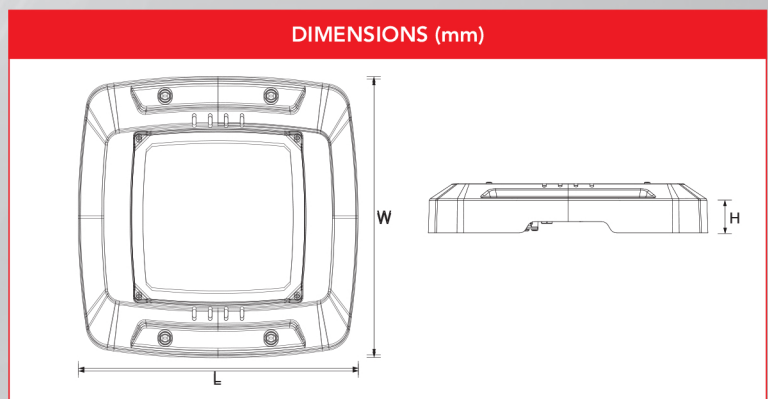

### ■ Installation Options

- ❑ Plug-in microwave or PIR sensor
- ❑ 501 x 491 x 17mm adaptor plate

<b>CERTIFICATION</b>	<b>IP RATING</b>	<b>NON-DIMMABLE</b>
		
<b>COLOUR TEMP</b>	<b>IK RATING</b>	<b>BOX   CTN QTY</b>
	 1.7kg @ 300mm	<b>1   1</b>

Part No.	Voltage AC	Watt	PF	CCT	Ra	Lumens	Beam Angle	Lifetime hrs	Fitting Colour	Dimensions (L x W x H)mm	Weight
TSTSCP01	200-240V	36-120	0.95	3K-4K-5K	70	5400-11250-15000-18000	120	63,000	White	368 x 368 x 61	2.8kg