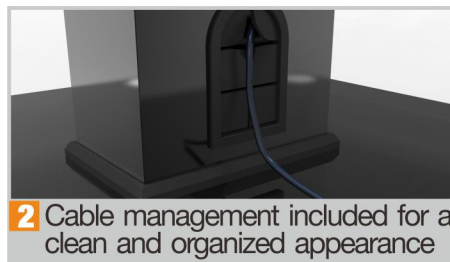

Available in four colors to fit your room.

Good
matching:
New M600
series
TV stand

Aluminum & MDF Speaker Stands

For bookshelf speakers

Feature

Aluminum & MDF Speaker Stands

For bookshelf speakers

Three different height available