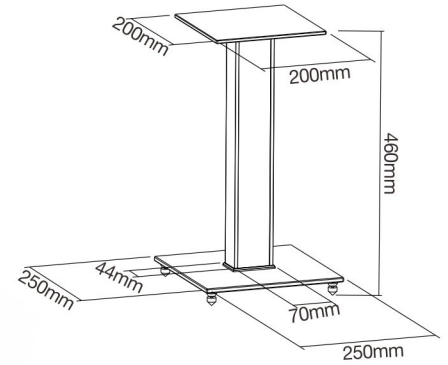

Aluminum & MDF Speaker Stands

For bookshelf speakers

Three different height available

BS-03S