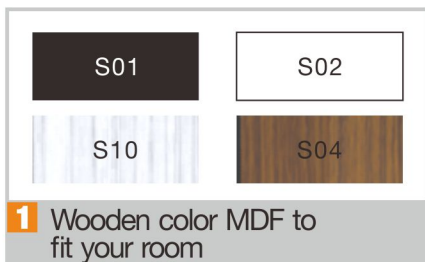

Available in four colors to fit your room.

Good
matching:
New M600
series
TV stand

Aluminum & MDF Speaker Stands

For bookshelf speakers

Feature

Aluminum & MDF Speaker Stands

For bookshelf speakers

Three different height available