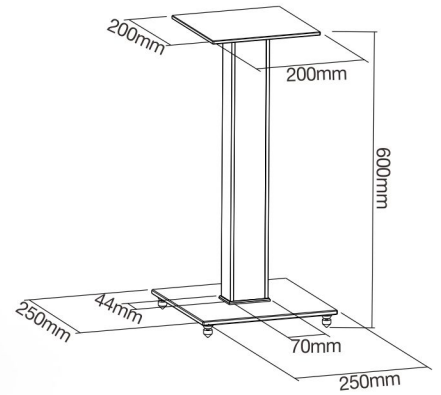

Aluminum & MDF Speaker Stands

For bookshelf speakers

Three different height available

BS-03S

BS-03M

BS-03L