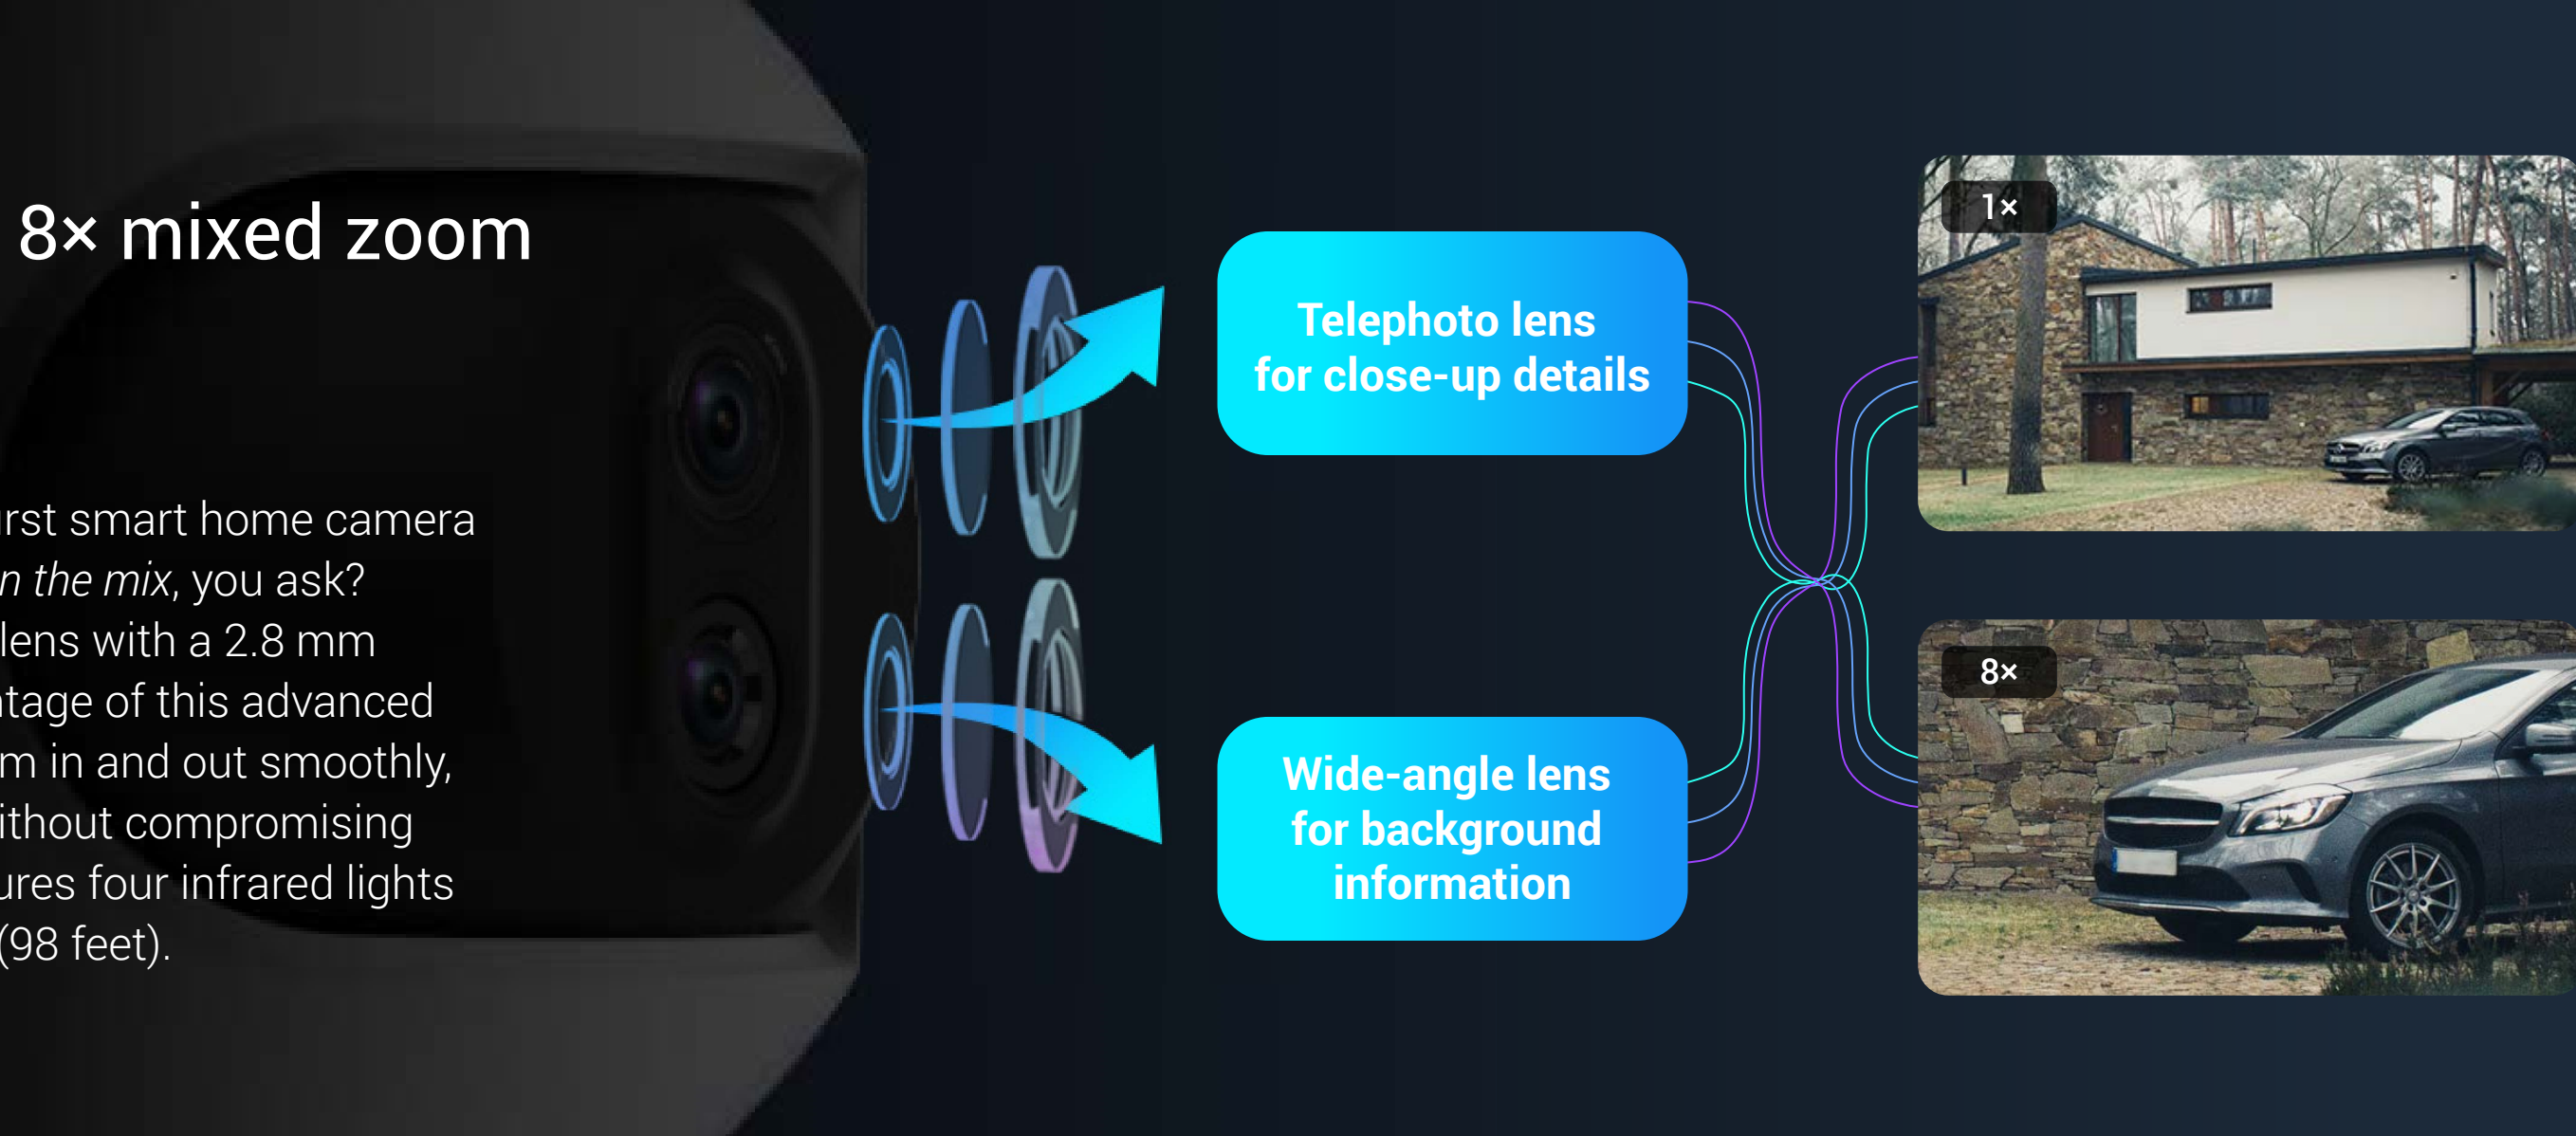

Intelligent  
Dual Lenses

Picture-in-Picture  
Display Mode

8× Mixed Zoom

360° Panoramic  
Coverage

AI-Powered Human  
Shape Detection

Two-Way Talk

IR Night Vision  
(Up to 98 ft / 30 m)

Weatherproof  
Design

## Double your views with picture-in-picture display.

EZVIZ designed the C8PF to provide useful picture-in-picture display, in both live viewing and video playback modes. The camera captures a large picture on a small window display, and allows 4x-zoom to render close-up shots on a full screen without blurring the image. You can always tap to zoom in on areas of interest, so as not to miss a thing on far-away objects.

## Impressive, non-blurry 8x mixed zoom for extended vision.

The C8PF stands as the world's very first smart home camera that achieves 8x mixed zoom. *What's in the mix, you ask?* The integration of a 12 mm telephoto lens with a 2.8 mm wide-angle lens. Users can take advantage of this advanced feature by using the EZVIZ App to zoom in and out smoothly, keeping an eye on what's important without compromising on image quality or clarity. It also features four infrared lights for great night vision up to 30 meters (98 feet).