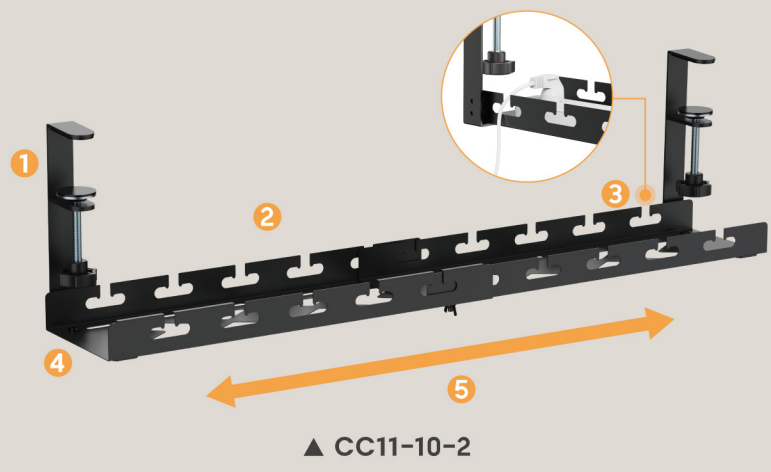

# CC11-10 Series Clamp-On Under-Desk Cable Management Trays

**LUMI**  
ergo

▲ CC11-10-2

-  No Drilling
-  No Glue
-  Extendable
-  Ventilation

## Four Different Styles for Different Storage Needs

For simpler setups with fewer cables

For larger setups with multiple devices and cables

▲ CC11-10-2

- 1 Clamp-On Design**  
easy to install, no holes and no damage to desks
- 2 Open Design**  
for easy cable routing and storage
- 3 Multiple Cable Slots**  
keep messy cables in place for better management
- 4 Ventilated Cutouts**  
help the devices to dissipate heat for stable performance
- 5 Extendable Tray**  
fits different desk sizes and storage needs (for CC11-10-2/2D)

  
**Included Cable Management Straps**  
easily organize and secure cables for a clutter-free workspace

E-mail: [info@lumi.cn](mailto:info@lumi.cn) / [www.lumi.cn](http://www.lumi.cn)

CC11-10 Series  
Clamp-On Under-Desk Cable Management Trays

Dimensions (mm)

CC11-10-1

CC11-10-2 Extendable

CC11-10-1D 2-Layer

CC11-10-2D 2-Layer / Extendable

Item No.	CC11-10-1	CC11-10-2	CC11-10-1D	CC11-10-2D
Dimensions	400x129x190mm (15.7"x5.1"x7.5")	433~728x130x190mm (17"~28.7"x5.1"x7.5")	400x134x342mm (15.7"x5.3"x13.5")	433~728x135x342 (17"~28.7"x5.3"x13.5")
Material	Steel, ABS	Steel, ABS	Steel, ABS	Steel, ABS