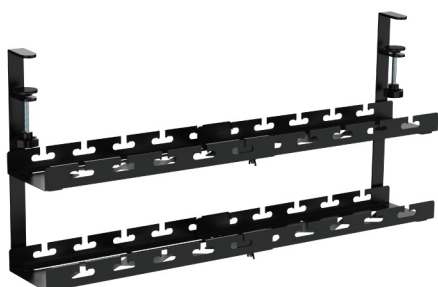

## Four Different Styles for Different Storage Needs

For simpler setups with fewer cables

For larger setups with multiple devices and cables

▲ CC11-10-2

- 1 Clamp-On Design**  
easy to install, no holes and no damage to desks
- 2 Open Design**  
for easy cable routing and storage
- 3 Multiple Cable Slots**  
keep messy cables in place for better management
- 4 Ventilated Cutouts**  
help the devices to dissipate heat for stable performance
- 5 Extendable Tray**  
fits different desk sizes and storage needs (for CC11-10-2/2D)

Dimensions (mm)

CC11-10-1

CC11-10-2 Extendable

CC11-10-1D 2-Layer

CC11-10-2D 2-Layer / Extendable

Item No.	CC11-10-1	CC11-10-2	CC11-10-1D	CC11-10-2D
Dimensions	400x129x190mm (15.7"x5.1"x7.5")	433~728x130x190mm (17"~28.7"x5.1"x7.5")	400x134x342mm (15.7"x5.3"x13.5")	433~728x135x342 (17"~28.7"x5.3"x13.5")
Material	Steel, ABS	Steel, ABS	Steel, ABS	Steel, ABS