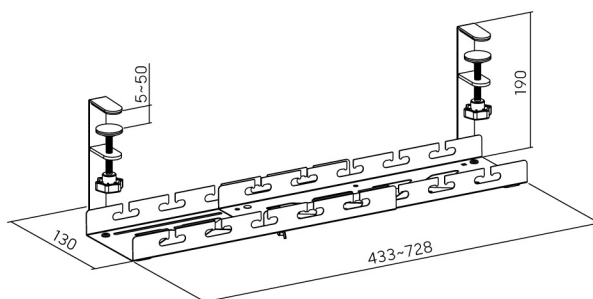

## Four Different Styles for Different Storage Needs

For simpler setups with fewer cables

For larger setups with multiple devices and cables

▲ CC11-10-2

- 1 Clamp-On Design**  
easy to install, no holes and no damage to desks
- 2 Open Design**  
for easy cable routing and storage
- 3 Multiple Cable Slots**  
keep messy cables in place for better management
- 4 Ventilated Cutouts**  
help the devices to dissipate heat for stable performance
- 5 Extendable Tray**  
fits different desk sizes and storage needs (for CC11-10-2/2D)

  
**Included Cable Management Straps**  
easily organize and secure cables for a clutter-free workspace

E-mail: [info@lumi.cn](mailto:info@lumi.cn) / [www.lumi.cn](http://www.lumi.cn)

CC11-10 Series  
Clamp-On Under-Desk Cable Management Trays

Dimensions (mm)

CC11-10-1

CC11-10-2 Extendable

CC11-10-1D 2-Layer

CC11-10-2D 2-Layer / Extendable

Item No.	CC11-10-1	CC11-10-2	CC11-10-1D	CC11-10-2D
Dimensions	400x129x190mm (15.7"x5.1"x7.5")	433~728x130x190mm (17"~28.7"x5.1"x7.5")	400x134x342mm (15.7"x5.3"x13.5")	433~728x135x342 (17"~28.7"x5.3"x13.5")
Material	Steel, ABS	Steel, ABS	Steel, ABS	Steel, ABS