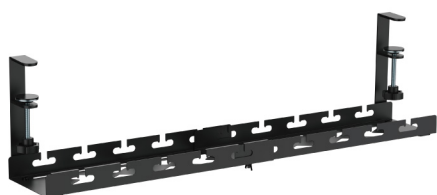

CC11-10-2 Extendable