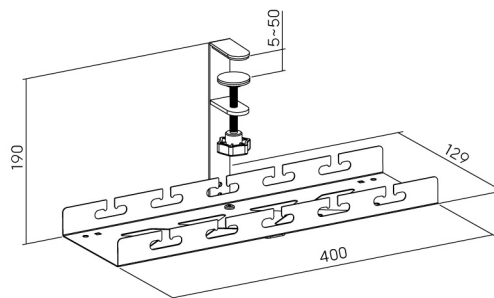

## Four Different Styles for Different Storage Needs

For simpler setups with fewer cables

For larger setups with multiple devices and cables

▲ CC11-10-2

- 1 Clamp-On Design**  
easy to install, no holes and no damage to desks
- 2 Open Design**  
for easy cable routing and storage
- 3 Multiple Cable Slots**  
keep messy cables in place for better management
- 4 Ventilated Cutouts**  
help the devices to dissipate heat for stable performance
- 5 Extendable Tray**  
fits different desk sizes and storage needs (for CC11-10-2/2D)

  
**Included Cable Management Straps**  
easily organize and secure cables for a clutter-free workspace

E-mail: [info@lumi.cn](mailto:info@lumi.cn) / [www.lumi.cn](http://www.lumi.cn)

CC11-10 Series  
Clamp-On Under-Desk Cable Management Trays

Dimensions (mm)

CC11-10-1

CC11-10-2 Extendable

CC11-10-1D 2-Layer

CC11-10-2D 2-Layer / Extendable

Item No.	CC11-10-1	CC11-10-2	CC11-10-1D	CC11-10-2D
Dimensions	400x129x190mm (15.7"x5.1"x7.5")	433~728x130x190mm (17"~28.7"x5.1"x7.5")	400x134x342mm (15.7"x5.3"x13.5")	433~728x135x342 (17"~28.7"x5.3"x13.5")
Material	Steel, ABS	Steel, ABS	Steel, ABS	Steel, ABS