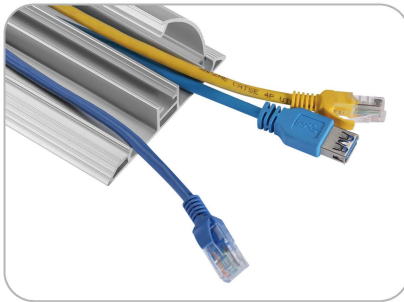

# Aluminum Floor Cable Cover

# Brateck

**Separated Channel**  
allows two routing directions

**Rugged End Caps**  
protect entry and exit of cable runs

**Flexible Lid**  
allows the maximum convenience for maintenance

Item No.	Dimensions
CC13-S110	1104x92x22mm (43.5"x3.6"x0.87")
CC13-S160	1604x92x22mm (63.1"x3.6"x0.87")