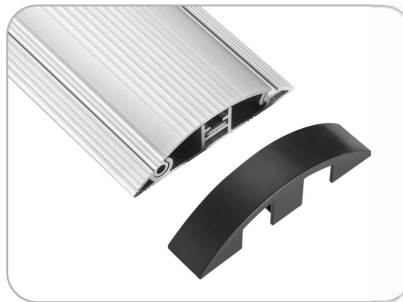

# Aluminum Floor Cable Cover

# Brateck

**Separated Channel**  
allows two routing directions

**Rugged End Caps**  
protect entry and exit of cable runs

**Flexible Lid**  
allows the maximum convenience for maintenance

Item No.	Dimensions
CC13-S110	1104x92x22mm (43.5"x3.6"x0.87")
CC13-S160	1604x92x22mm (63.1"x3.6"x0.87")