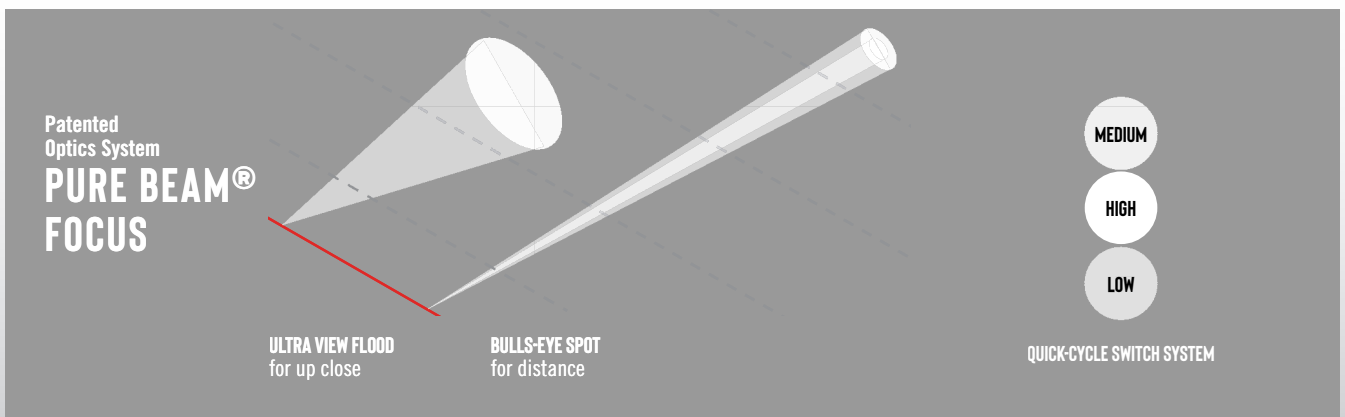

ALKALINE-POWER

4 x AAA Alkaline batteries

Part No.	Description
COAPS400S	Torch LED Polysteel Swivel 4 x AAA Batteries 440 Lm