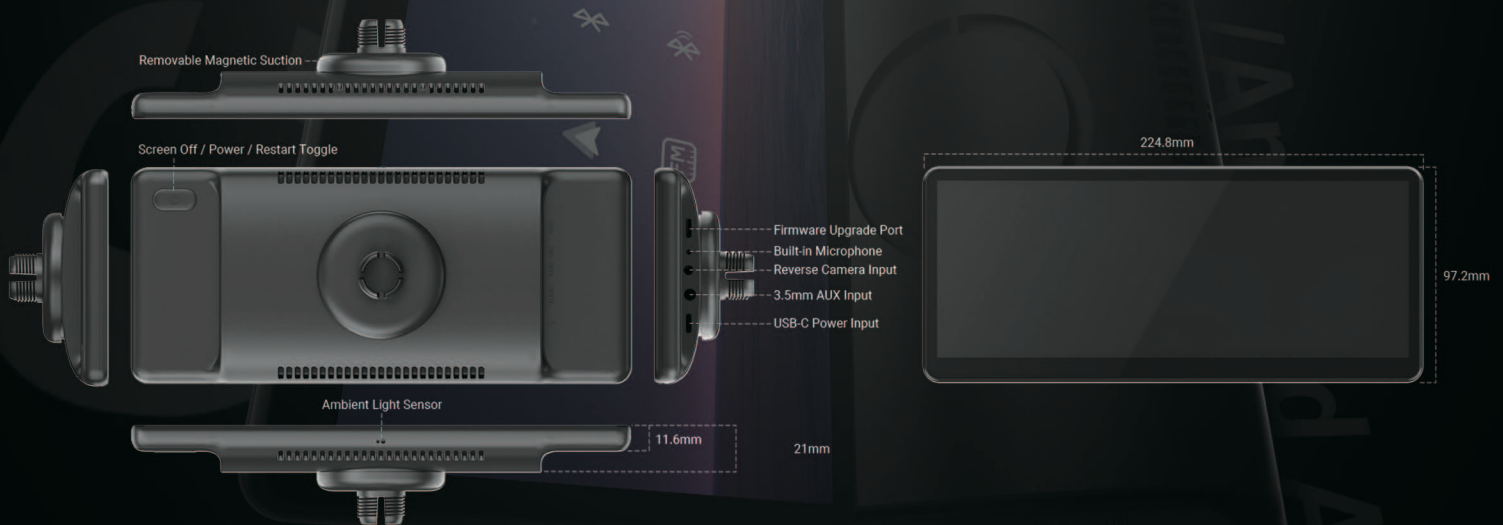

- Dual Bluetooth
- 3.5mm AUX
- FM Transmitter
- Built-in Speaker

Dual-System Versatility

AMBIENT LIGHT SENSOR

Physical Button Control

Product Model	CP89
Product Name	Portable 60FPS Wireless CarPlay / Android Auto Display
Processor	Low-Power Dual Core A7
Screen	8.9-inch, 16:6 aspect ratio, ~230 PPI
RAM	256MB (Industry Leading)
Storage	8GB eMMC
Operating System	Linux 5.4
Rated Power Input	5V/3A, 9V/1.5A
Sound Output	Dual-BT Connection Mode (Phone to Vehicle's Bluetooth Audio System)
Wi-Fi	Chanel36-64(5170-5330MHz) Channel149-165(5735-5835MHz)

Dimension

Length 224.8mm / Width 97.2mm / Thickness 21mm (screen 11.6mm)

Weight

Display Unit: 398g Magnetic Mount: 47g Suction Mount: 96g

Packing list:

CP89-HD*1

Suction Cup Bracket*1

Central Control Bracket*1