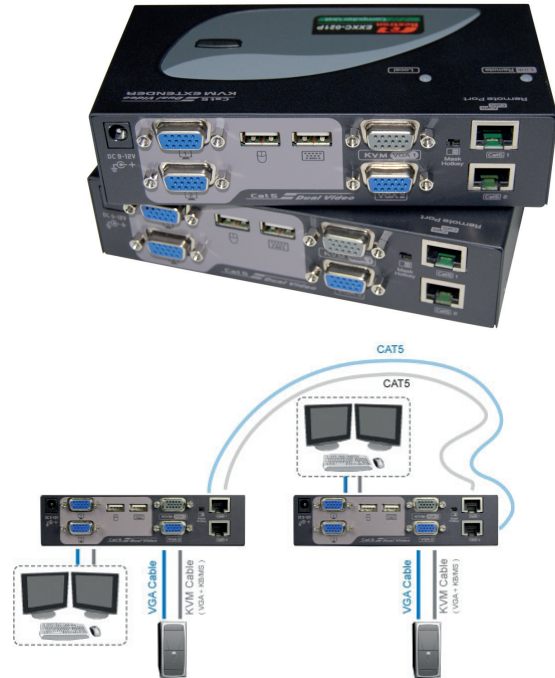

Dual View Full HD KVM Cat5 Extender

MODEL CODE TYPE

NEW EXXC2022C Video & USB Extender

The video extender pair enables you to transmit VGA signals up to 200M (656ft.) away with a resolution of up to 1920 x 1200. Common mode noise suppression circuits transmit superb quality Video signals via CAT5 cables.

FEATURES

- Connect via Category 5 / 5e / 6 UTP cable
- Dual view function which can split your window
- Remotely locate the keyboard, mouse and monitor up to 200 meters
- High video resolution up to 1920 x 1200 (WUXGA), 1920 x 1080 (Full HD)
- USB console
- Surge protection
- HID standard keys
- Equalizer (sharpness) / gain (brightness) adjustment via hotkeys
- Unique design for convenient RGB skew adjustment via hotkeys
- Dedicated Mask Hotkey function to enable the direct control of cascading
- One console can manage one or two computers locally and remotely
- Compatible with XGA, UXGA, WUXGA system

Full HD VGA & Audio Cat5 Extender

MODEL CODE TYPE

EXVA220 Full HD video + audio extender kit

Full HD VGA + audio 200M Cat5e extender
Includes EXVA-220R receiver & EVA-12L transmitter

FEATURES

- Transmits VGA+audio signals via CAT5 cable up to 300M away or up to 600M with a repeater unit in between
- Supports the maximum resolution up to Full HD 1080p (1920 x 1080)/ WUXGA (1920 x 1200)
- Unique equalizer (sharpness)/gain (brightness) and RGB skew adjustment via built-in jog wheel
- Independently turn ON/OFF the video & audio of local ports respectively (8 levels of fine tuning available for audio volume adjustment)
- EDID copy function
- Automatically detects and indicates source video signal
- LED indication
- Supports surge protection