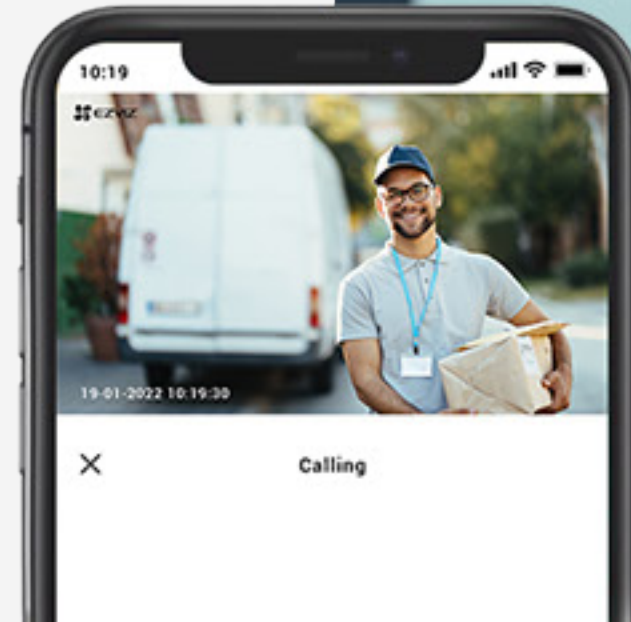

Get in touch by simply waving your hand

People can wave at the camera to initiate a video call to your phone². Whenever your kids come home from school, they can let you know.

Rest assured, knowing your night is well protected

The camera makes sure that no one can easily sneak in under the cover of darkness. Choose between the color mode or the infrared mode as you'd like. Or, you can set the camera to the "smart night vision" mode so its vision can automatically switch from black-and-white to full color upon motion detection.

Up to **30M** Color Night Vision

A vigilant guard that works 24/7

The camera features the active defense function to provide an extra layer of protection. Upon detection of intruders, the camera will set off a loud siren and flash two spotlights³ for on-site deterrence.

Greeting can be this easy

Enjoy two-way communications by simply using your phone. Or, pre-record specific voice messages that automatically play when people are detected on camera.

Metal-bodied for tough conditions