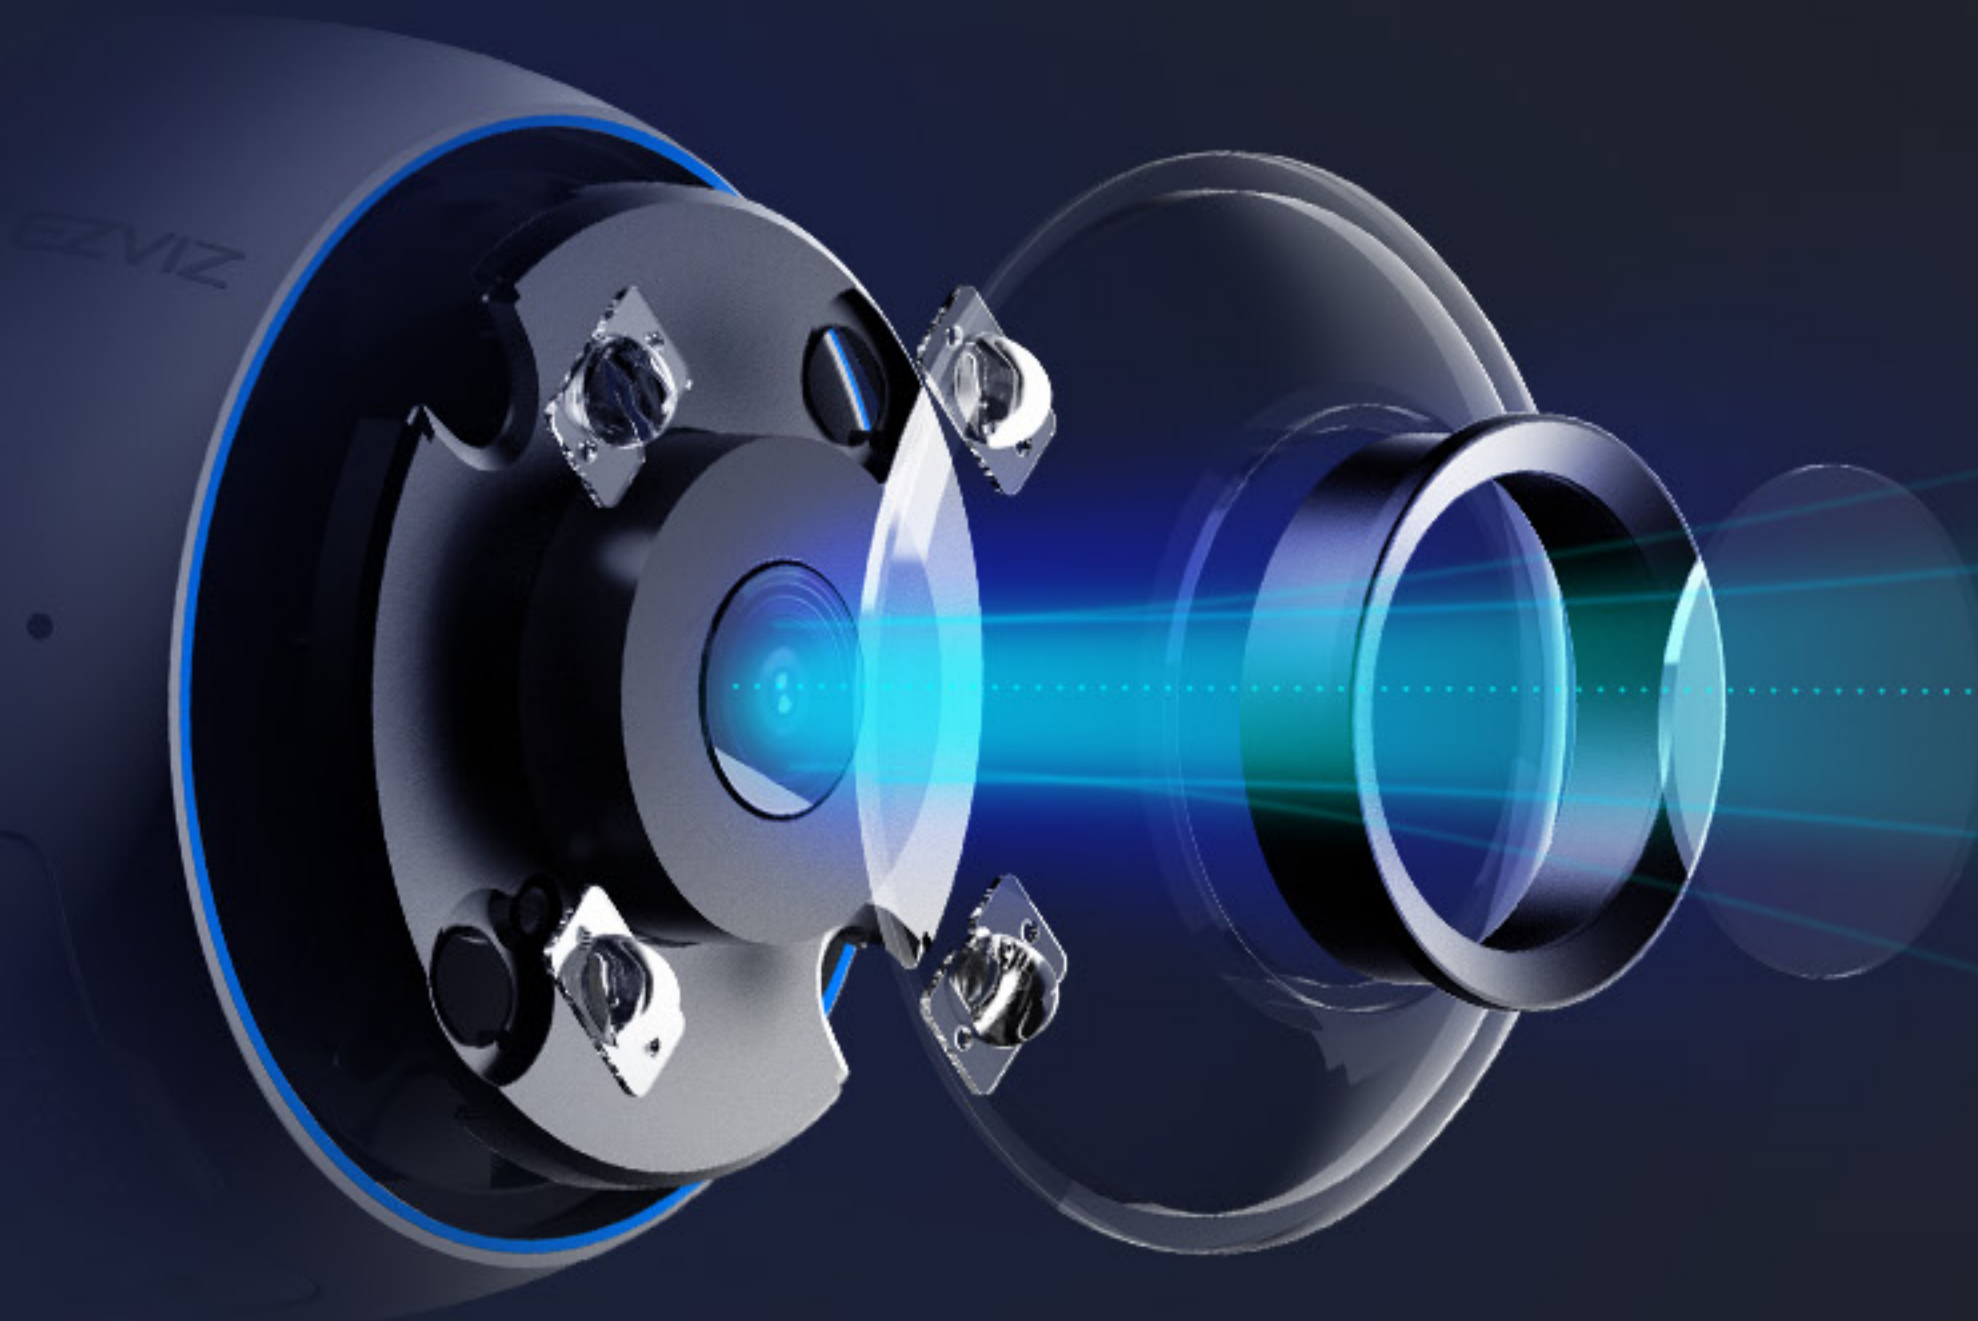

H3 **3K**

Wi-Fi Smart Home Camera

Trusted outdoor protection with added smarts

It's possibly one of the most durable and feature-rich home cameras made for 24/7 home protection. Thanks to the built-in AI, the H3 3K sends smarter notifications on detected people, vehicles, and even a waving hand. Rendering everything in 3K clarity with color night vision, it is the right one to pick if you need a clearer view on large outdoor space – from backyard and home entrance, to family farms and parking lots.

3K Resolution

AI-Powered Human /
Vehicle Shape Detection

Color Night Vision

Waving-Hand
Recognition & Control

Customizable
Detection Zone

Customizable
Voice Alerts

Active Defense with
Strobe Light and Siren

Crisp 3K

Useful AI features for smarter controls

Waving-Hand
Recognition & Control

AI-Powered Human /
Vehicle Shape Detection

No Subscription Fee

Receive smarter notifications

The camera's on-board AI algorithm helps it identify moving people and vehicles in particular. It reduces alerts caused by falling leaves or flying insects, and informs you when someone parks in your property area without permission.

Up to **30M** Color Night Vision

A vigilant guard that works 24/7

The camera features the active defense function to provide an extra layer of protection. Upon detection of intruders, the camera will set off a loud siren and flash two spotlights³ for on-site deterrence.