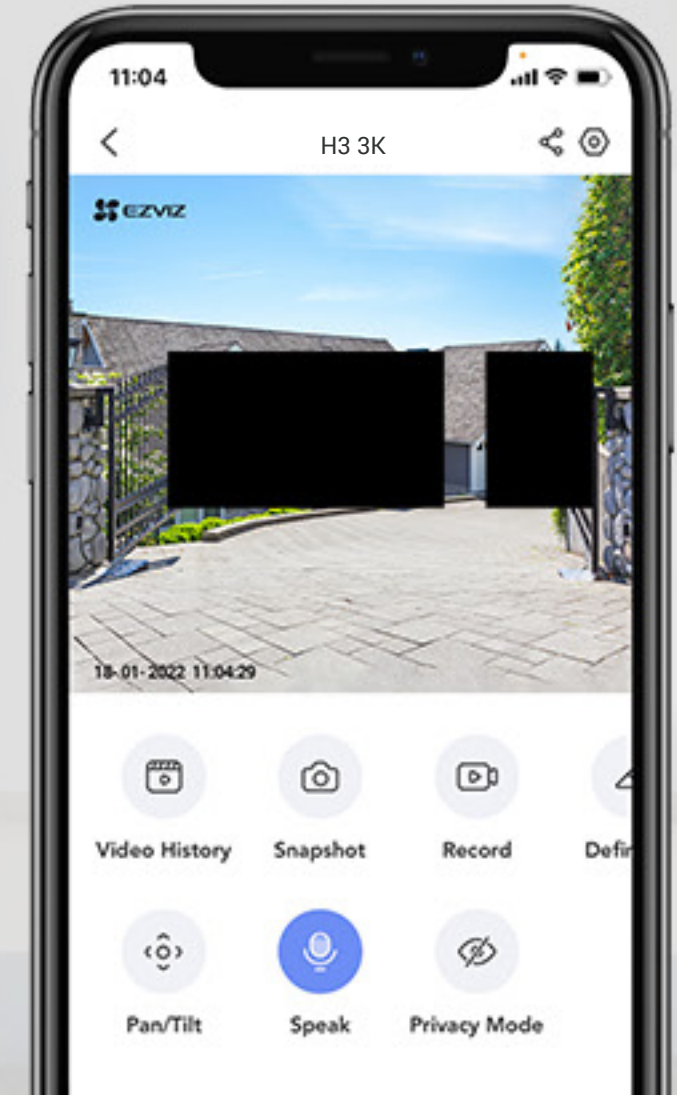

50% ↓
Video Storage Space

50% ↓
Required Bandwidth

We do our best to protect data and privacy

We design the H3 3K to respect every private space, and to secure every byte of your data. You can set up no-filming privacy zones⁶ on EZVIZ App to make sure recording only happens when it's appropriate and allowed. Meanwhile, your recordings is fully encrypted from end to end to stay private and secure.

AES 128-bit encryption

TLS encryption protocol

Multi-step authentication

Privacy Zone

1 A local storage card must be purchased separately.

2 The video call via EZVIZ App can only be triggered when the camera detects a waving-hand at the distance of 3 to 5 meters in front of it.