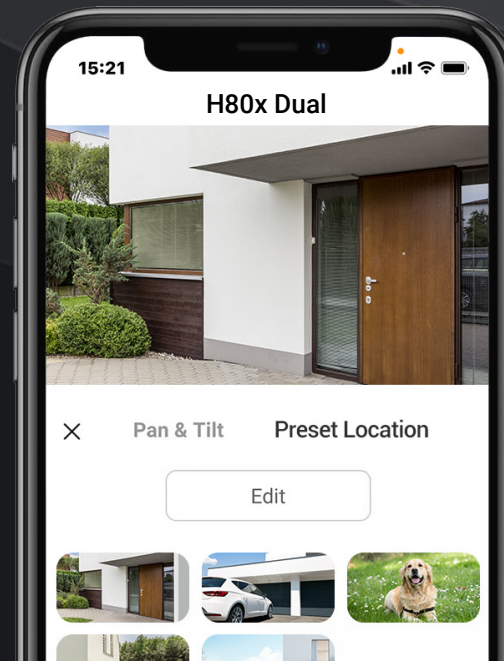

Patrol horizontally

Follow pre-set 4 points

## Adjustable sound and light alarm

The camera offers an additional level of security with its active defense function. When it notices intruders, it triggers a powerful siren and flashes at them with two spotlights<sup>4</sup> to warn them on the spot. What's more, users can flexibly adjust the sound and light alarm settings to suit their preferences.

Garage

Front Yard

Front Door

## One click return to the preset location

You can use the EZVIZ App to set up 12 most frequently used vision spots, so that the H80x Dual adeptly navigates back to your preferred viewing angle with just one click.