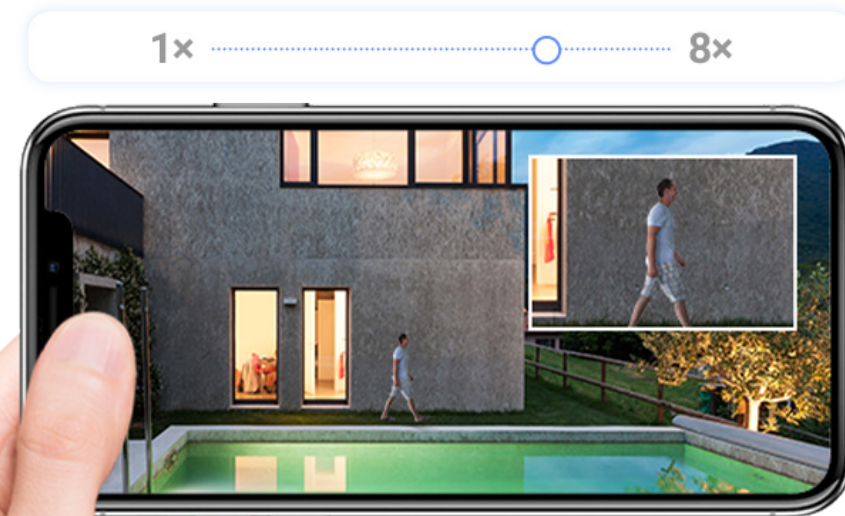

# ColorFULL means colorful details, fully presented

The camera faithfully captures reality in even ultra-low-light conditions – it recreates the colors with the correct light and shadow ratios throughout the entire scene, without uneven brightness or dark corners. It helps you capture finer detail, stay aware of a lurking situation and reduce the nuisance of flashes.

# Detect smartly for events that you care

No need to constantly check your door or rush to the backyard when you hear absurd noises. The H80x Dual helps you be aware of every person or vehicle visit. It notifies about people and vehicles in motion, and reduces unnecessary alerts triggered by objects in your surroundings.