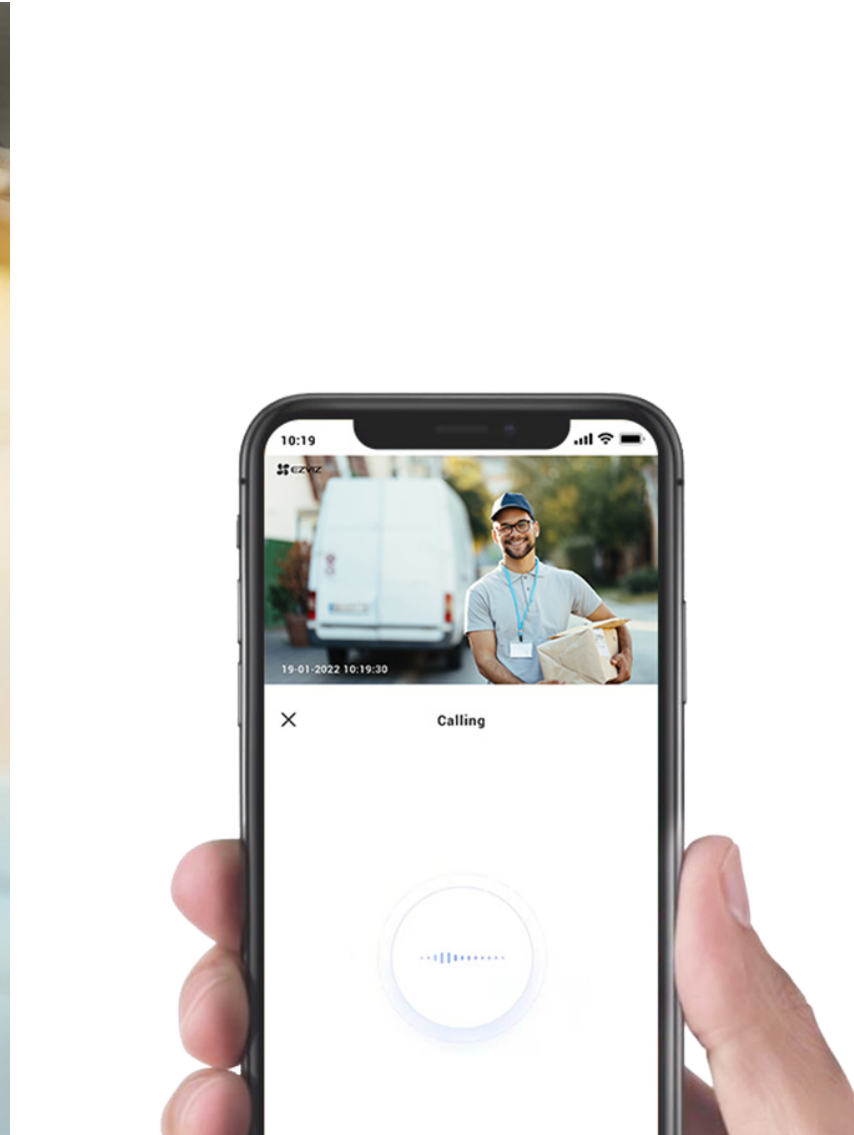

## One click return to the preset location

You can use the EZVIZ App to set up 12 most frequently used vision spots, so that the H80x Dual adeptly navigates back to your preferred viewing angle with just one click.