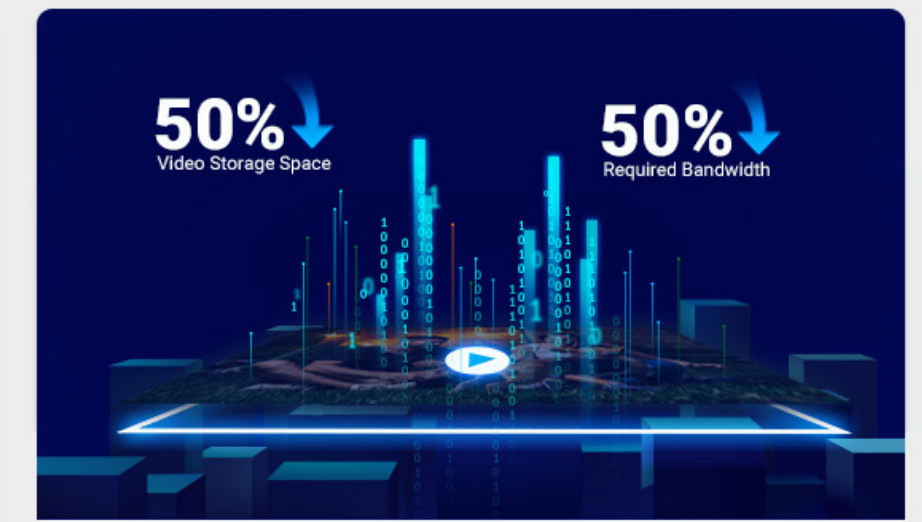

H.265 for enhanced video experience

The H.265 creates a smoother viewing experience while only using about 50% of the data storage space required by cameras with H.264.⁵