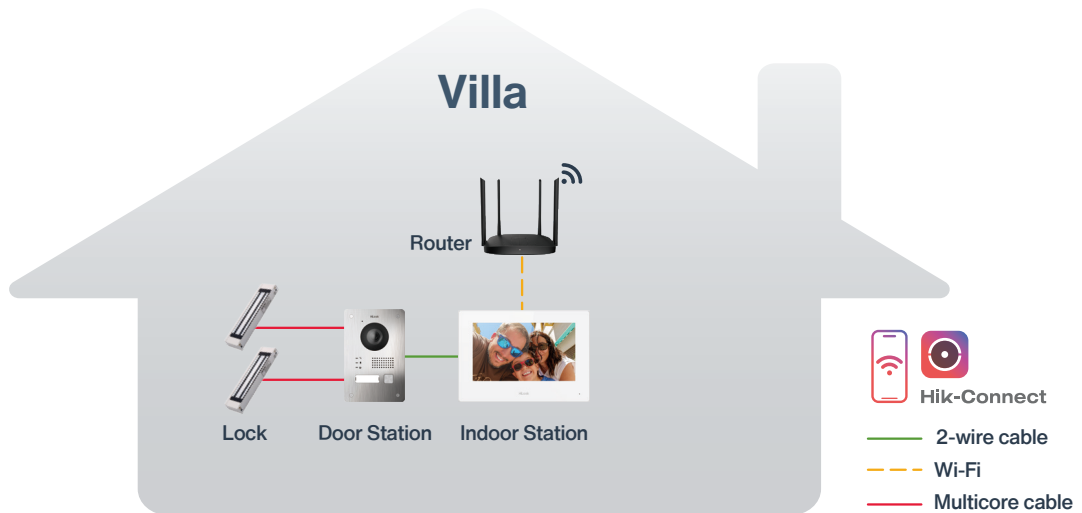

Topology

Routing Path	Cable Specification				
	AWG24	AWG20	AWG18	AWG16	Parallel Lines (0.5mm²-0.8mm²)
Door Station to Indoor Station Transmission Distance	≤ 35m	≤ 60m	≤ 60m	≤ 50m	≤ 35m

Specification

HA-DS-Y2	Camera	2MP HD camera
	Resolution	Main stream: 1280*720P, 1920*1080p Sub stream: 640*480
	Night vision	Low illumination IR supplement distance: 3 m
	WDR	Support
	Field of view	Horizontal: 140° Vertical: 85°
	Built-in 1*omnidirectional microphone and Built-in 1*loudspeaker, 8Ω	
	Wired network	2-Wire wiring
	Alarm input	2(Exit button or door contact)
	Output	1*12 V/500 mA output
	Protection level	IP65
Power supply	From indoor station	
HS-IN-Y72	Display screen	7-inch TFT touch screen
	Display resolution	1024 × 600
	Network parameters	Wired network 1*10 Mbps through 2-wire interface
		Wireless network: Wi-Fi 802.11 b/g/n, 2.400-2.4835 GHz
	Power input	24VDC/1.5A