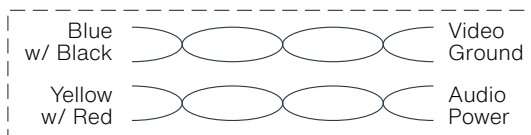

Routing Path	Cable Specification			
	AWG24	AWG20	AWG18	AWG16
Door Station to Indoor Station Transmission Distance	≤ 10m	10m < ≤ 30m	30m < ≤ 50m	50m < ≤ 100m

Specification

HA-DS-H1	Supplement light	IR light, up to 3 m
	Resolution	Stream resolution:1280 * 720@60fps
	FOV	Horizontal: 117°, Vertical: 70°, Diagonal: 141°
	Lock control	1 relay, max 30 V 1 A
	Power supply input	From indoor station
	Dimension (W × H × D)	55 mm × 145 mm × 24 mm
	Protective level	IP65, IK08
	Material	Aluminum alloy
HA-IN-H1	Type	7 inch Colorful TFT
	Resolution	1024 × 600
	Operating method	Capacitive touch screen
	Wi-Fi	Wi-Fi 802.11 b/g/n
	Power supply input	12 VDC