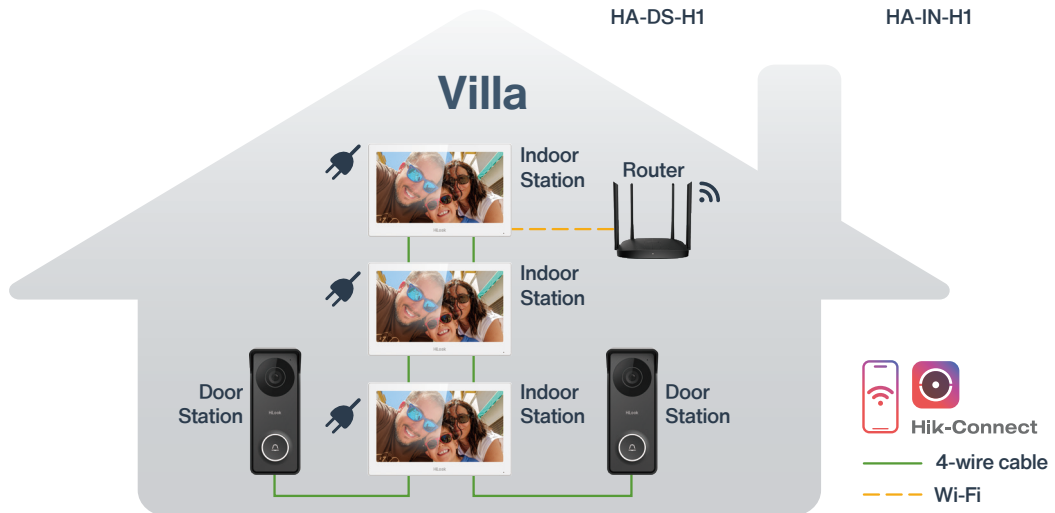

### What's in the package

Includes one indoor monitor, one door station, 5-meter 4-wire cable, wall mount bracket and one Australian standard power adapter.

### Features

- A highly budget-friendly, internet-enabled solution.
- Indoor station with daisy-chain connection for simpler wiring.
- Convenient all-in-one app control.

HA-DS-H1

HA-IN-H1

### Topology