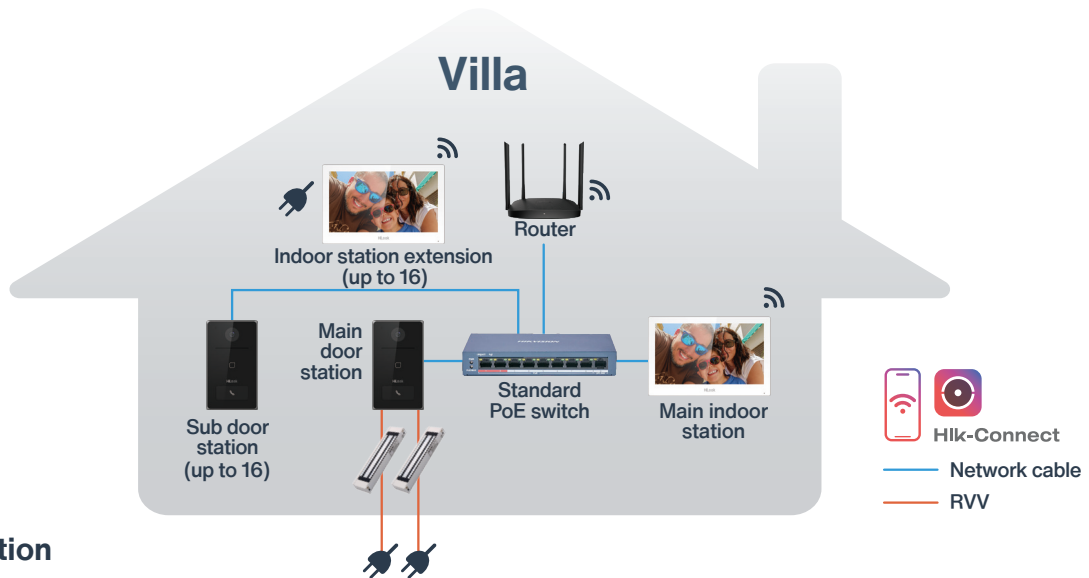

### Features

- Modern look with a slim-bezel indoor monitor and a sturdy metal-framed door station.
- Easy to add up to 16 indoor units.
- Control everything from Hik-Connect app.
- PC free quick setup with easy wizard.

**IP65  
RATING**

HA-DS-IP2

HA-IN-IP2

### Topology

### Specification

HA-DS-IP2		
Camera		2MP HD camera
Night vision		Low illumination IR supplement mode: 2.5m
Backlight compensation		Support
Digital noise reduction		Support
WDR		True WDR
Field of view		Horizontal: 129° Vertical: 75°
Motion detection		Support
Network protocol		TCP/IP, SIP, RSTP
Wi-Fi		2.4GHz, IEEE802.11b, IEEE802.11g, IEEE802.11n
Door station/Device interfaces		RS-485 * 1
Lock control		1 relay, Max. 30 VDC 2 A
Dimension		181.6 mm × 103.6 mm × 29.5 mm
Protection level		IP65
Power supply		IEEE802.3af, standard PoE or 12 VDC
HA-IN-IP2		
Display screen		7-inch colorful TFT screen
Display resolution		1024 × 600
Operation method		Capacitive touch screen
Wired network		1 RJ-45, 10/100 Mbps self-adaptive
Wireless network		2.4 GHz, IEEE802.11b, IEEE802.11g, IEEE802.11n
Power supply		Standard PoE/ 12 VDC