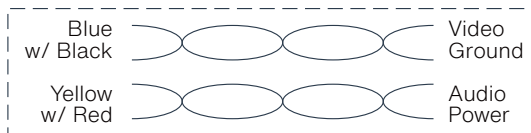

### Wiring suggestion

If you use two groups of parallel cables or twisted pairs instead of the supplied white four-wire cables for wiring, you should put the blue cable (video) and black cable (ground) in the same group of parallel cables or twisted pairs and put the yellow cable (audio) and red cable (power) in the same group.