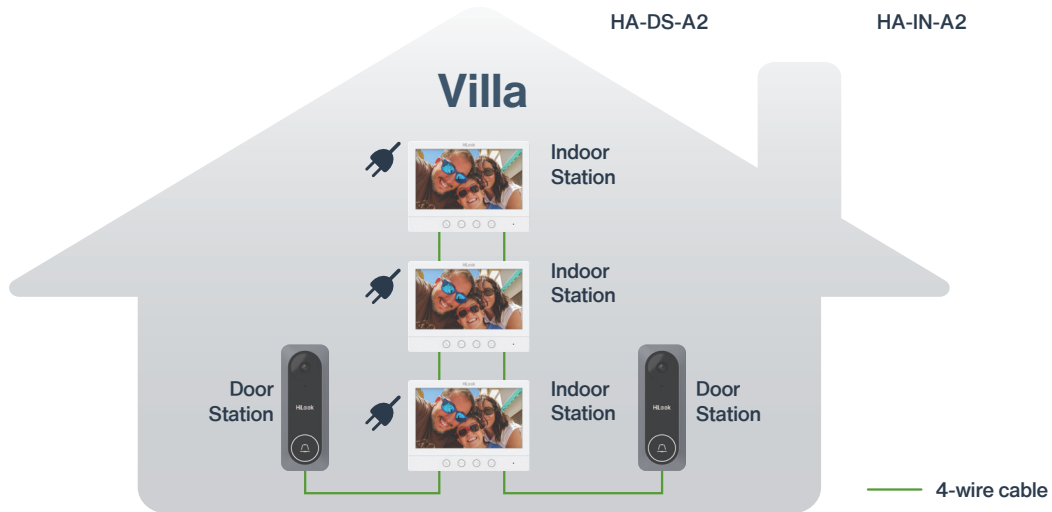

Topology

Wiring suggestion

If you use two groups of parallel cables or twisted pairs instead of the supplied white four-wire cables for wiring, you should put the blue cable (video) and black cable (ground) in the same group of parallel cables or twisted pairs and put the yellow cable (audio) and red cable (power) in the same group.