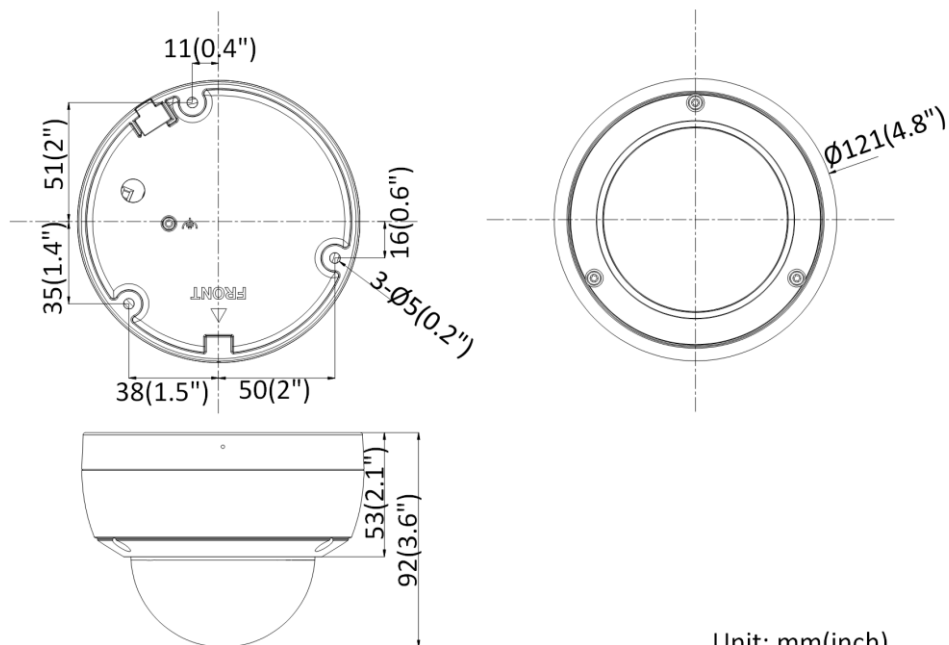

User/Host	Up to 32 users, 3 levels: administrator, operator and user
Client	HiLookVision PC Client, HiLookVision App
Web Browser	Plug-in required live view: IE8+, Chrome 41.0-44, Mozilla Firefox30.0-51, Safari8.0-11 Plug-in free live view: Chrome 45.0+, Mozilla Firefox52.0+
<b>Interface</b>	
Communication Interface	1 RJ45 100M self-adaptive Ethernet port
Audio	1 audio input (built-in microphone), mono sound
Video Output	No
Interface Style	Pigtail style interface
On-board storage	Built-in micro SD/SDHC/SDXC slot, up to 128 GB
<b>General</b>	
Web Client Language	32 languages English, Russian, Estonian, Bulgarian, Hungarian, Greek, German, Italian, Czech, Slovak, French, Polish, Dutch, Portuguese, Spanish, Romanian, Danish, Swedish, Norwegian, Finnish, Croatian, Slovenian, Serbian, Turkish, Korean, Traditional Chinese, Thai, Vietnamese, Japanese, Latvian, Lithuanian, Portuguese (Brazil)
General Function	Anti-flicker, three streams, heartbeat, mirror, 4 regions of privacy mask
Reset	Reset via reset button on camera body, web browser and client software
Startup and Operating Conditions	-30 °C to 60 °C (-22 °F to 140 °F), humidity 95% or less (non-condensing)
Storage Conditions	-30 °C to 60 °C (-22 °F to 140 °F), humidity 95% or less (non-condensing)
Power Supply	12 VDC ± 25%, Φ 5.5 mm coaxial power plug; PoE (802.3af, class 3)
Power Consumption and Current	12 VDC, 0.6 A, max. 7 W; PoE (802.3af, 36 V to 57 V), 0.3 A to 0.2 A, max. 8.5 W
Material	Camera body: metal, bubble: plastic
Dimensions	Camera: Φ121 × 92 mm (Φ4.8" × 3.6") With package: 134 × 134 × 108 mm (5.3" × 5.3" × 4.3")
Weight	Camera: Approx. 570 g (1.2 lb.) With package: Approx. 950 g (1.8 lb.)
<b>Approval</b>	
EMC	47 CFR Part 15, Subpart B; EN 55032: 2015, EN 61000-3-2: 2014, EN 61000-3-3: 2013, EN 50130-4: 2011 +A1: 2014; AS/NZS CISPR 32: 2015; ICES-003: Issue 6, 2016; KN 32: 2015, KN 35: 2015

## Available Model

IPC-D280H-MU (2.8 mm)

## Dimensions

Unit: mm(inch)