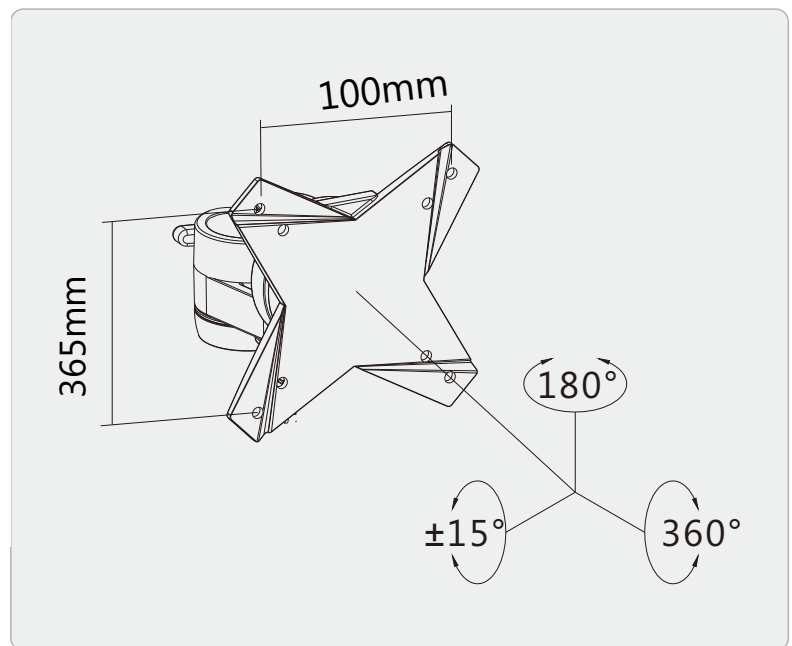

Elegant Aluminum LCD VESA Desk Mounts

LCD-LDTMOUNT [MOST 13"-27" MAX.VESA 100x100]

Slide-in VESA plate for easy attachment and detachment

360° rotation allows portrait and landscape viewing

Integrated ball joint enables 15° tilt in any direction