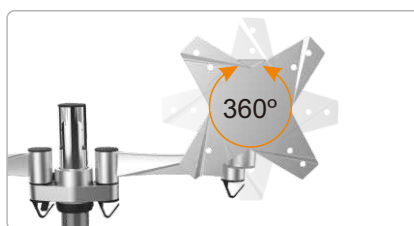

Elegant Aluminum LCD VESA Desk Mounts

LCD-LDTMOUNT [MOST 13"-27" MAX.VESA 100x100]

Slide-in VESA plate for easy attachment and detachment

360° rotation allows portrait and landscape viewing

Integrated ball joint enables 15° tilt in any direction