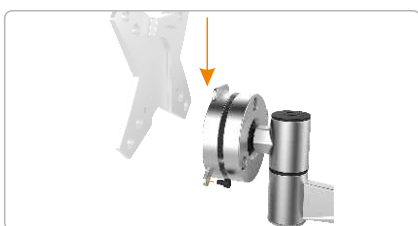

Elegant Aluminum LCD VESA Desk Mounts

LCD-LDTMOUNT [MOST 13"-27" MAX.VESA 100x100]

Slide-in VESA plate for easy attachment and detachment

360° rotation allows portrait and landscape viewing

Integrated ball joint enables 15° tilt in any direction