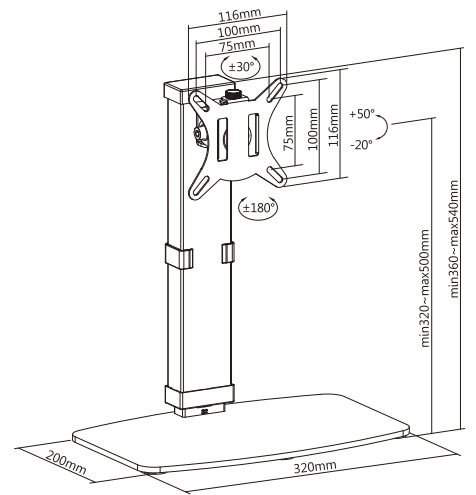

LDT67-T01.BLK/LDT67-T01.WHT

Freestanding Vertical Lift Monitor Stand

Pricing and features that beat the competition.

Ample Adjustments
suits different viewing needs

Detachable VESA Plate
enables easy monitor installation and removal

Cable Clip with Tool Holder
keeps everything organized

Colors:

Screen Size
17"-32"

Screen Rotation
 $+180^{\circ} \sim -180^{\circ}$

Weight Capacity
8kg/17.6lbs

VESA Compatible
75x75 100x100

Tilt Range
 $+50^{\circ} \sim -20^{\circ}$

Cable Management

Swivel Range
 $+30^{\circ} \sim -30^{\circ}$