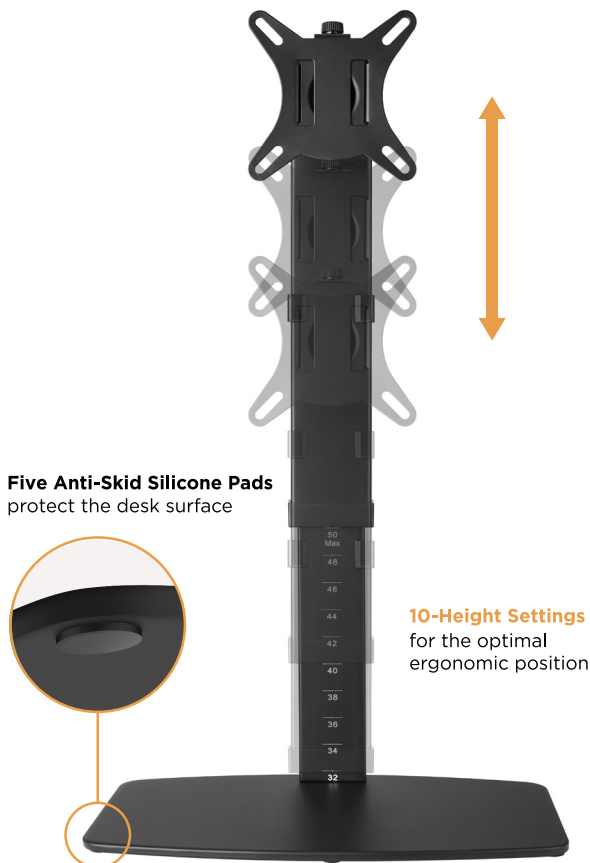

LDT67-T01.BLK/LDT67-T01.WHT

Freestanding Vertical Lift Monitor Stand

Pricing and features that beat the competition.

Ample Adjustments
suits different viewing needs

Detachable VESA Plate
enables easy monitor installation and removal

Cable Clip with Tool Holder
keeps everything organized

Colors:

Screen Size
17"-32"

Screen Rotation
 $+180^{\circ} \sim -180^{\circ}$

Weight Capacity
8kg/17.6lbs

VESA Compatible
75x75 100x100

Tilt Range
 $+50^{\circ} \sim -20^{\circ}$

Cable Management

Swivel Range
 $+30^{\circ} \sim -30^{\circ}$