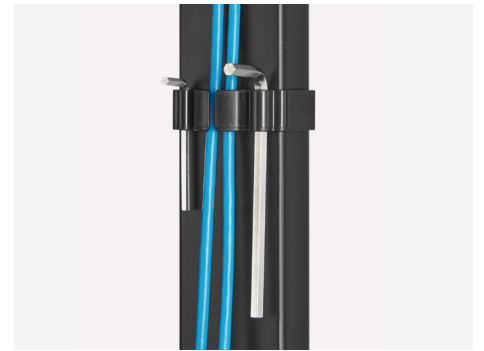

LDT67-T01.BLK/LDT67-T01.WHT

Freestanding Vertical Lift Monitor Stand

Pricing and features that beat the competition.

Ample Adjustments
suits different viewing needs

Detachable VESA Plate
enables easy monitor installation and removal

Cable Clip with Tool Holder
keeps everything organized

Colors:

Screen Size
17"-32"

Screen Rotation
 $+180^{\circ} \sim -180^{\circ}$

Weight Capacity
8kg/17.6lbs

VESA Compatible
75x75 100x100

Tilt Range
 $+50^{\circ} \sim -20^{\circ}$

Cable Management

Swivel Range
 $+30^{\circ} \sim -30^{\circ}$