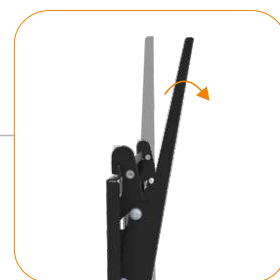

HEAVY-DUTY FIXED & TILT TV WALL MOUNT

For most 32"-55" LED, LCD Flat Panel TVs

Brateck[®]
BRACKET TECHNOLOGY

Anti-theft

NEW
Arrival

Preset leveling adjustment
allows TV to be perfectly
positioned after hanging

Effortless tilting
for a desired viewing angle

Locking bar firmly secures
(Models No. ends with AT)

Open architecture provides superior
ventilation and easy access for wiring

LP38-44AT