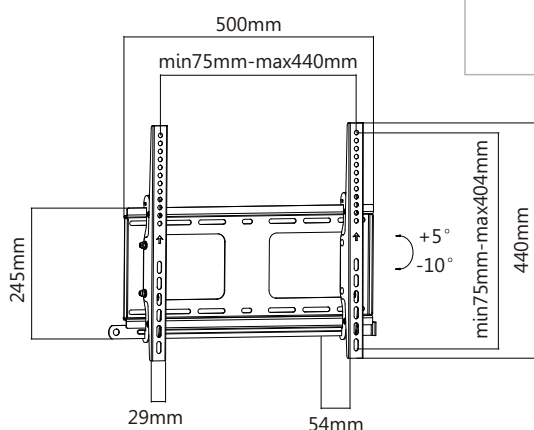

HEAVY-DUTY FIXED & TILT TV WALL MOUNT

For most 32"-55" LED, LCD Flat Panel TVs

Brateck[®]
BRACKET TECHNOLOGY

Anti-theft

NEW
Arrival

Preset leveling adjustment
allows TV to be perfectly
positioned after hanging

Effortless tilting
for a desired viewing angle

Locking bar firmly secures
(Models No. ends with AT)

Open architecture provides superior
ventilation and easy access for wiring

LP38-44AT