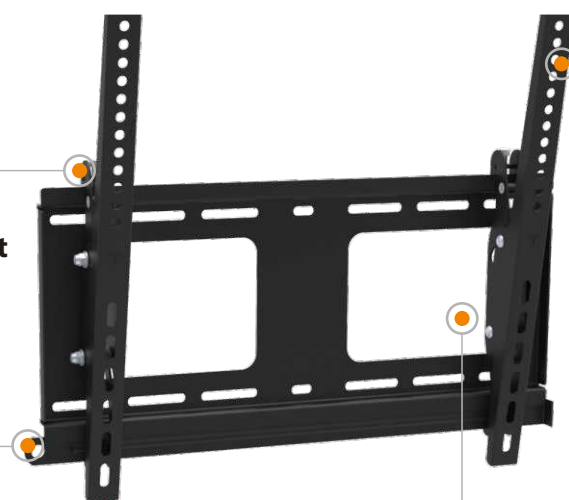

HEAVY-DUTY FIXED & TILT TV WALL MOUNT

For most 32"-55" LED, LCD Flat Panel TVs

Brateck[®]
BRACKET TECHNOLOGY

Anti-theft

NEW
Arrival

Preset leveling adjustment
allows TV to be perfectly
positioned after hanging

Effortless tilting
for a desired viewing angle

Locking bar firmly secures
(Models No. ends with AT)

Open architecture provides superior
ventilation and easy access for wiring

LP38-44AT