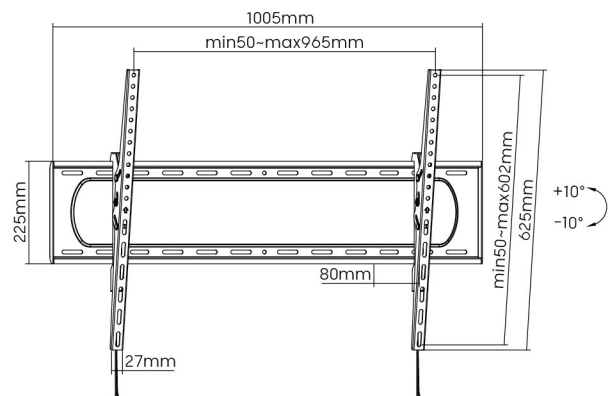

LP73-69F

LP73-69T

Item No.	LP73-46F	LP73-46T	LP73-48F	LP73-48T	LP73-69F	LP73-69T
Fit Screen Size	37"-80"		43"-90"		60"-120"	
Max. VESA	600x400		800x400		900x600	
Weight Capacity	80kg/176lbs		80kg/176lbs		120kg/264lbs	
Tilt Range	/	+10° ~ -10°	/	+10° ~ -10°	/	+10° ~ -10°
Profile	30mm (1.2")	60mm (2.4")	30mm (1.2")	60mm (2.4")	35mm (1.4")	80mm (3.1")