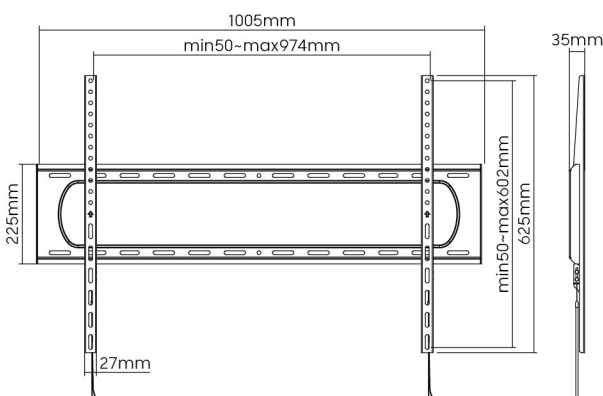

LP73-69F

LP73-69T

Item No.	LP73-46F	LP73-46T	LP73-48F	LP73-48T	LP73-69F	LP73-69T
Fit Screen Size	37"-80"		43"-90"		60"-120"	
Max. VESA	600x400		800x400		900x600	
Weight Capacity	80kg/176lbs		80kg/176lbs		120kg/264lbs	
Tilt Range	/	+10° ~ -10°	/	+10° ~ -10°	/	+10° ~ -10°
Profile	30mm (1.2")	60mm (2.4")	30mm (1.2")	60mm (2.4")	35mm (1.4")	80mm (3.1")