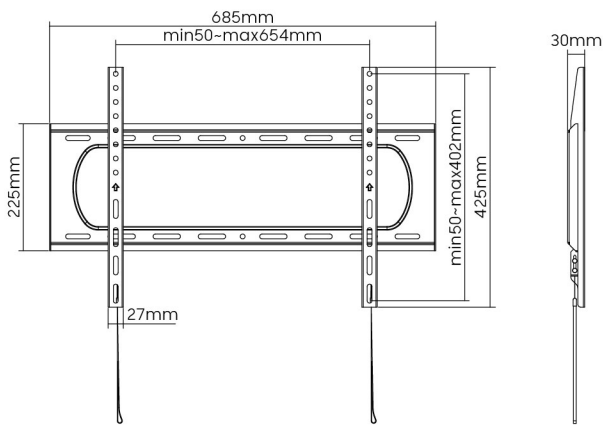

LP73 Series

Affordable Heavy-Duty TV Wall Mounts

LUMI
home

LP73-46F