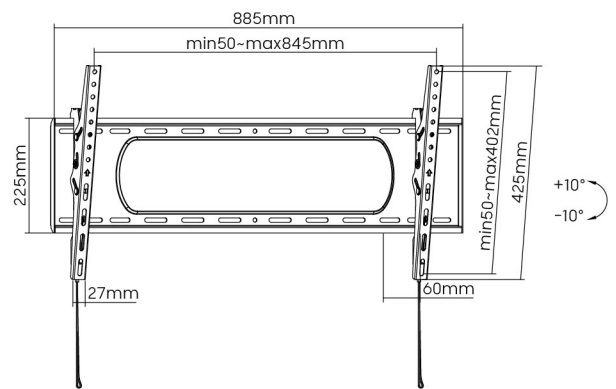

LP73-69F

LP73-69T

Item No.	LP73-46F	LP73-46T	LP73-48F	LP73-48T	LP73-69F	LP73-69T
Fit Screen Size	37"-80"		43"-90"		60"-120"	
Max. VESA	600x400		800x400		900x600	
Weight Capacity	80kg/176lbs		80kg/176lbs		120kg/264lbs	
Tilt Range	/	+10° ~ -10°	/	+10° ~ -10°	/	+10° ~ -10°
Profile	30mm (1.2")	60mm (2.4")	30mm (1.2")	60mm (2.4")	35mm (1.4")	80mm (3.1")