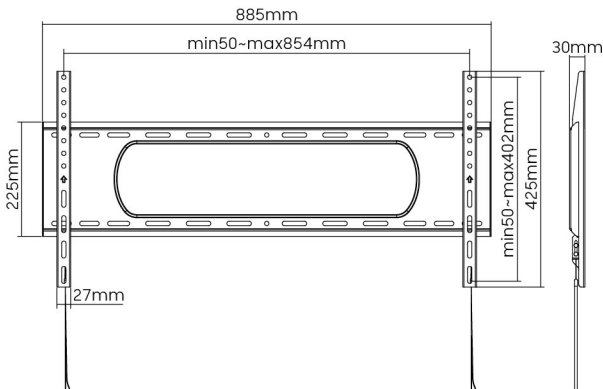

LP73 Series

Affordable Heavy-Duty TV Wall Mounts

LUMI
home

LP73-46F

LP73-46T

LP73-48F

LP73-48T

LP73-69F

LP73-69T

Item No.	LP73-46F	LP73-46T	LP73-48F	LP73-48T	LP73-69F	LP73-69T
Fit Screen Size	37"-80"		43"-90"		60"-120"	
Max. VESA	600x400		800x400		900x600	
Weight Capacity	80kg/176lbs		80kg/176lbs		120kg/264lbs	
Tilt Range	/	+10° ~ -10°	/	+10° ~ -10°	/	+10° ~ -10°
Profile	30mm (1.2")	60mm (2.4")	30mm (1.2")	60mm (2.4")	35mm (1.4")	80mm (3.1")