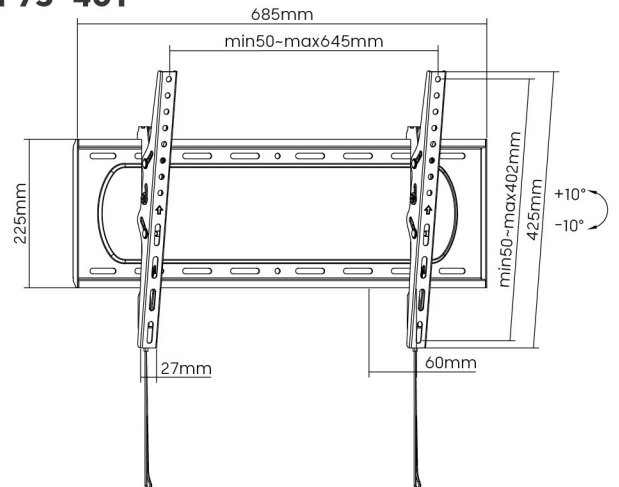

LP73 Series

Affordable Heavy-Duty TV Wall Mounts

LUMI
home

LP73-46F

LP73-46T

LP73-48F

LP73-48T

LP73-69F

LP73-69T

Item No.	LP73-46F	LP73-46T	LP73-48F	LP73-48T	LP73-69F	LP73-69T
Fit Screen Size	37"-80"		43"-90"		60"-120"	
Max. VESA	600x400		800x400		900x600	
Weight Capacity	80kg/176lbs		80kg/176lbs		120kg/264lbs	
Tilt Range	/	+10° ~ -10°	/	+10° ~ -10°	/	+10° ~ -10°
Profile	30mm (1.2")	60mm (2.4")	30mm (1.2")	60mm (2.4")	35mm (1.4")	80mm (3.1")