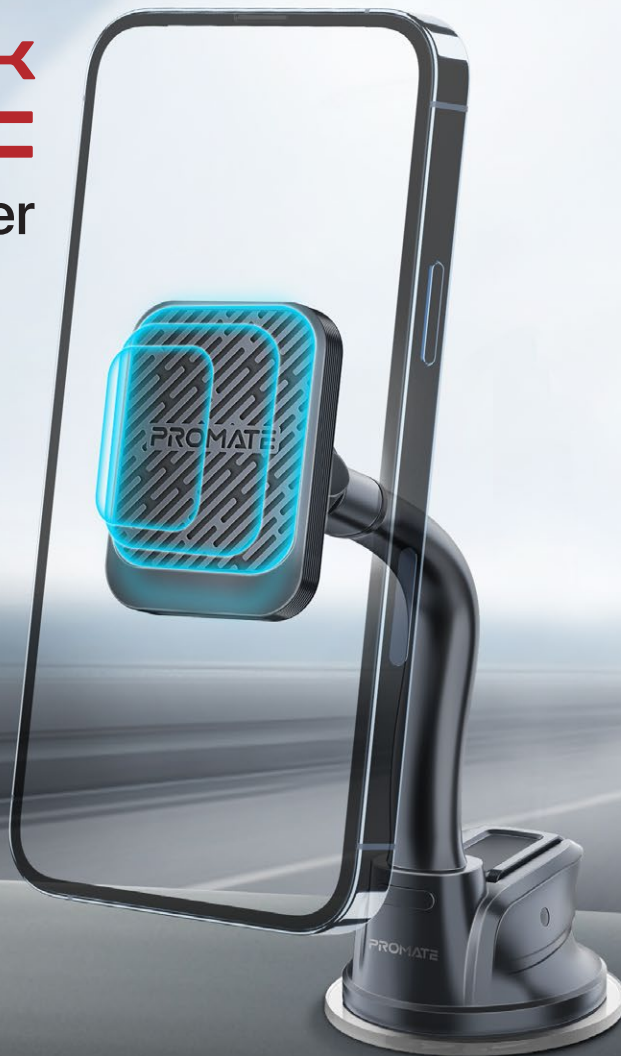

SecureGrip™
Gooseneck Magnetic
Smartphone Holder

N52
POWERFUL
MAGNETS

Universal
for All Phones

MagMount-Pro

MagMount-Pro elevates your driving experience with its striking design and powerful N52 magnets. The 360° cradleless design coupled with a gooseneck adjustable arm provides multiple viewing angles. MagMount-Pro can be mounted directly on your windshield or dashboard without the fear of falling off even in rough driving conditions. The quick and secure installation makes using this mount a breeze. This magnetic car mount with an elegant design, and superb convenience, makes it the perfect accessory for your modern ride.

Quick Magnetic Alignment

No more awkward fumbling; the perfectly aligned N52 magnets on MagMount-Pro snap onto your devices quickly and seamlessly, keeping them secure through bumps and turns

Stylish Design

MagMount-Pro has a sleek and slim design that perfectly complements your smartphone device and adds a touch of style to your car's interior

Multiple Mounting Options

MagMount-Pro can be easily mounted directly on your windshield or dashboard with no fear of it dismounting

360° Cradleless Design

The cradleless design allows you to set your music in portrait mode or use the navigation in landscape mode with ease

Gooseneck Arm

The gooseneck arm of this car mount allows you to adjust your device to a position that suits your viewing convenience