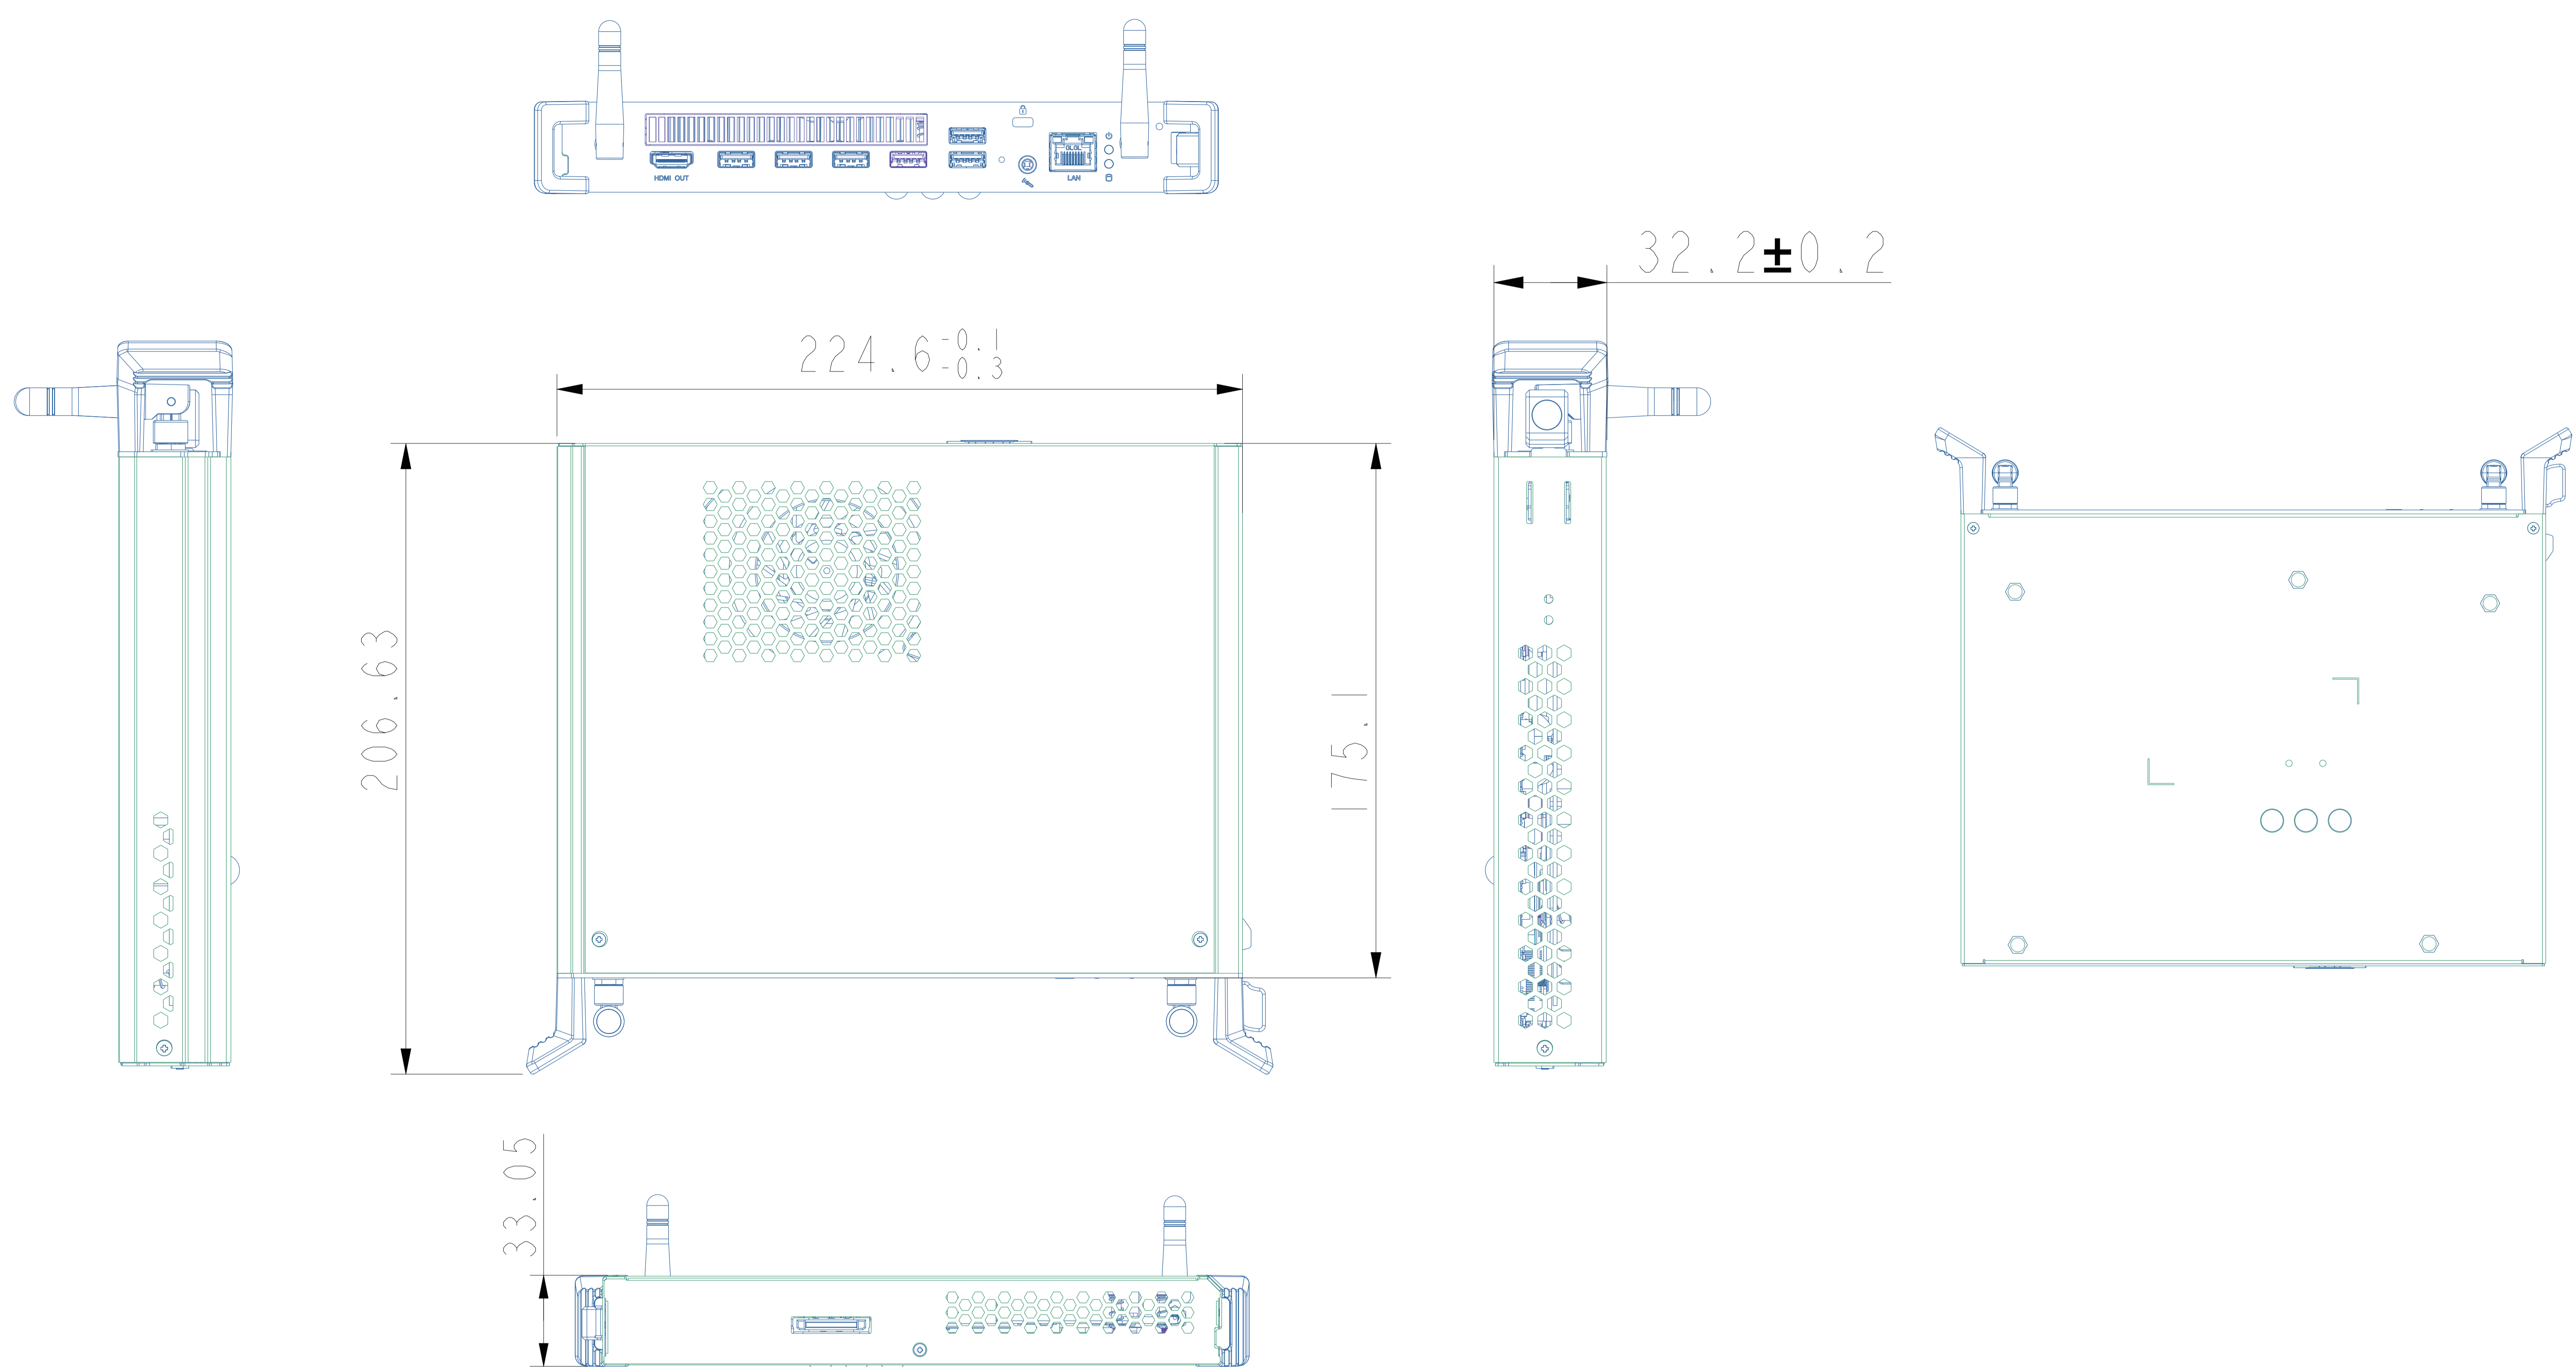

### Physical Specification

Product Dimensions (W×H×D)	244.5 × 207.2 × 32 mm / 9.67 × 8.16 × 1.26 inch
Package Dimensions (W×H×D)	314 × 256 × 70 mm / 12.36 × 10.08 × 2.76 inch
Net Weight	1.2 kg / 2.65 lbs
Gross Weight	1.79 kg / 3.95 lbs

## Dimensions (mm)