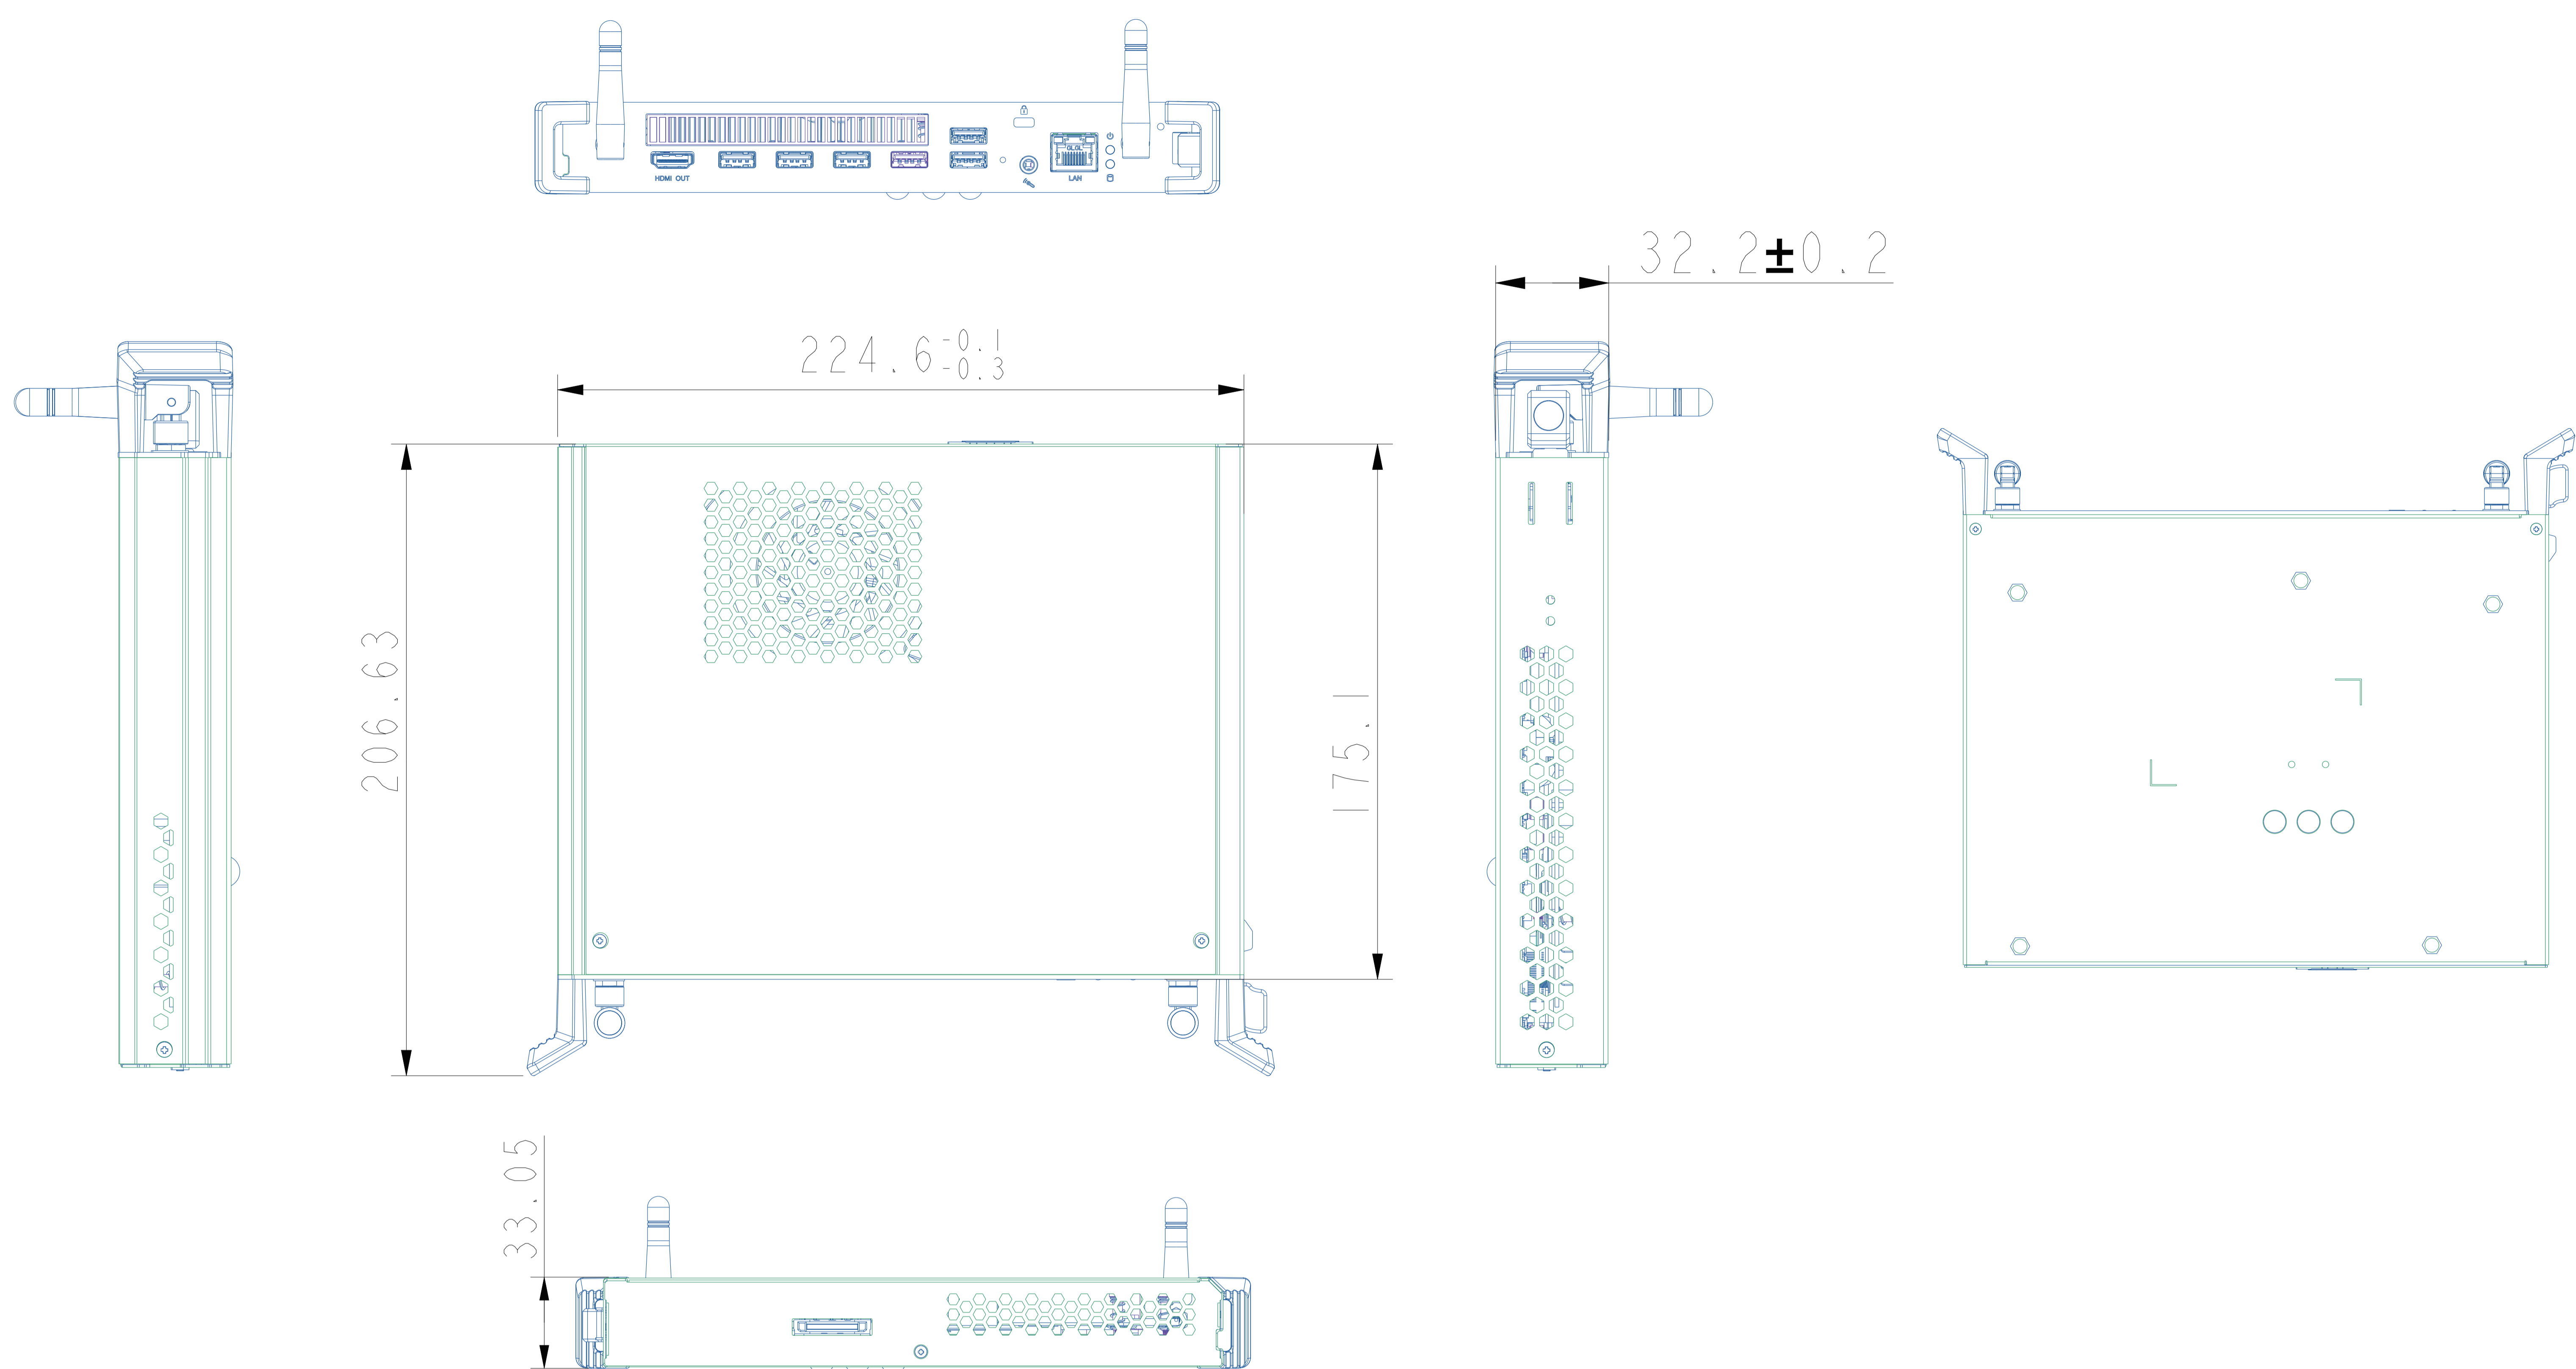

Dimensions (mm)

I/O Interface